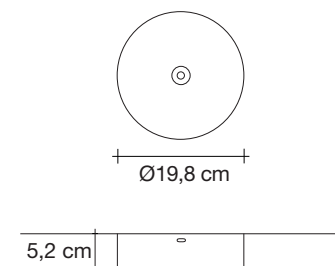

Canopy for DALI