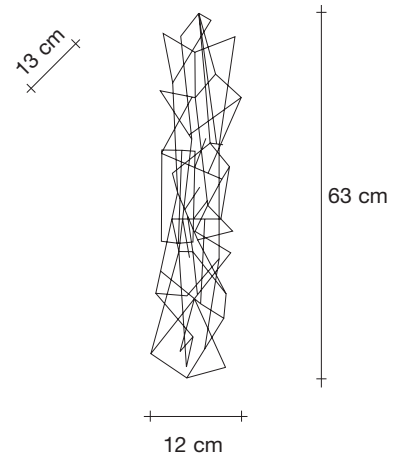

Light source options

230-240V ~ 50/60Hz

HALOGEN
6 x 10W G4 12V

or

LED
6 x 2W G4 12V

dimmable options

not dimmable

IGBT

Canopy