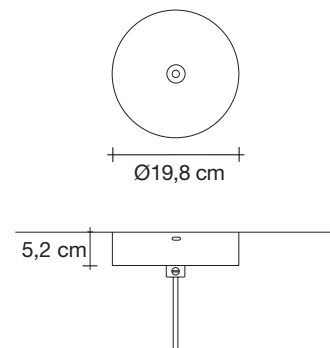

Canopy for DALI