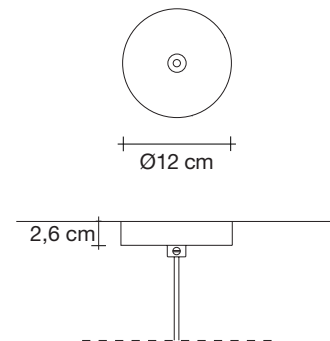

Light source options

230-240V ~ 50/60Hz

HALOGEN
20W G4 12V
10W G4 12V

or

LED
2W G4 12V
3W G4 12V

dimnable options

not dimmable

IGBT
TRIAC
DALI

Etoile's intricate network of intersecting nickel lines recalls constellations in a clear night sky. Strategically placed bulbs cast a starry light, twinkling as viewers move around the pendant. Through projecting these complex patterns throughout the room, Etoile casts a heavenly glow in any space. Design Christian Lava. Made in Italy.

Canopy