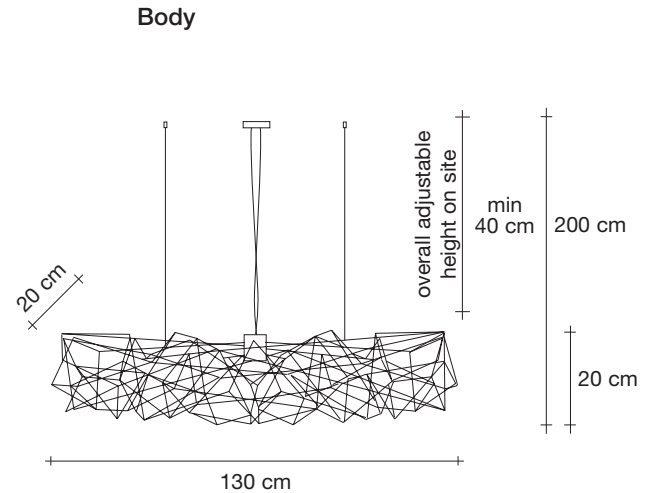

Name
Etoile
linear chandelier

Materials
metal

CE ENEC CB

Finishes | Code

nickel plated
0P04S E7 C8