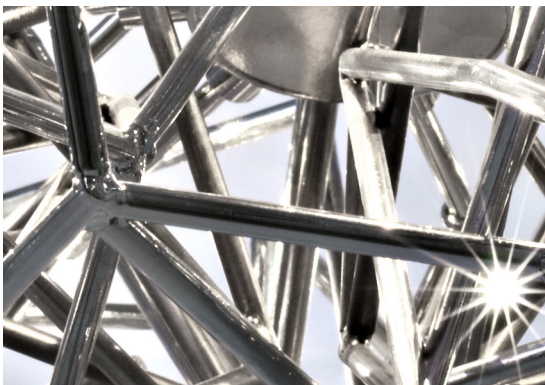

Light source options

230-240V ~ 50/60Hz

HALOGEN
6 x 10W G4 12V

or

LED
6 x 2W G4 12V

dimmable options

not dimmable

IGBT

Canopy