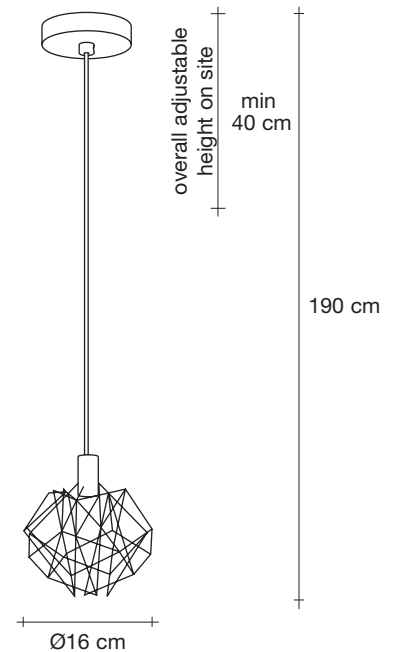

Name
Etoile
pendant light

Materials
metal

CE ENEC CB

Finishes | Code

nickel plated
0P05S E7 C8

Body