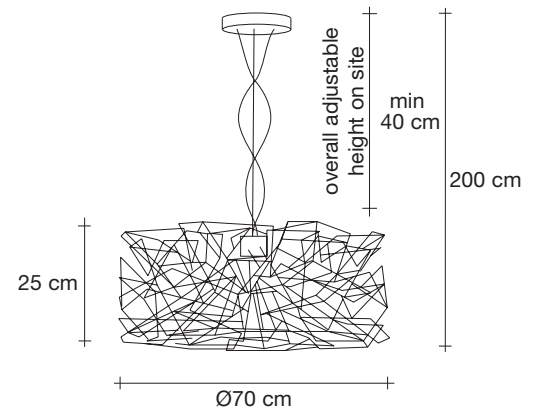

Light source options

230-240V ~ 50/60Hz

HALOGEN
8 x 10W G4 12V
8 x 20W G4 12V

or

LED
16 x 1,2W G4 12V

dimnable options

IGBT
TRIAC
0/1-10V
PWM
10-100kΩ
PUSH
DALI

Canopy