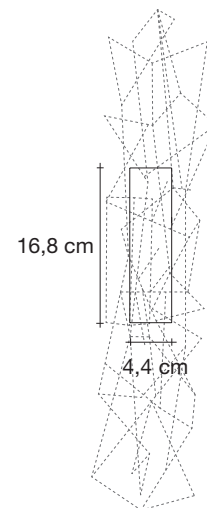

Etoile's intricate network of intersecting nickel lines recalls constellations in a clear night sky. Strategically placed bulbs cast a starry light, twinkling as viewers move around the pendant. Through projecting these complex patterns throughout the room, Etoile casts a heavenly glow in any space. Design Christian Lava. Made in Italy.