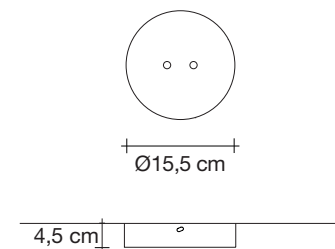

Etoile, twinkling in an *indoor sky*.

design Christian Lava
terzani.com

TERZANI
LA LUCE PENSATA

Name
Etoile
linear chandelier

Materials
metal

CE ENEC CB

Finishes | Code

nickel plated
0P04S E7 C8

Light source options

230-240V ~ 50/60Hz

HALOGEN
8 x 20W G4 12V

or

LED
8 x 2W G4 12V

dimnable options

not dimmable

IGBT
TRIAC
10-100kΩ
0/1-10V
PUSH
DALI

Etoile's intricate network of intersecting nickel lines recalls constellations in a clear night sky. Strategically placed bulbs cast a starry light, twinkling as viewers move around the pendant. Through projecting these complex patterns throughout the room, Etoile casts a heavenly glow in any space. Design Christian Lava. Made in Italy.

Canopy

Canopy for DALI