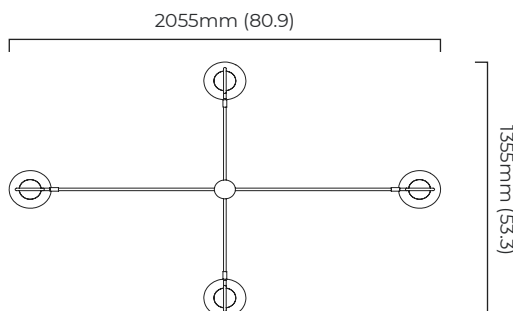

OVERALL DROP

minimum 660 mm

supplied with 1000mm drop rod (12.7mm dia) as standard (adjustable on site)

ILLUMINATION

220-240v - 4 x E27 - 60w max (or 8w LED 2700k)

110-130v - 4 x E26 - 60w max (or 8w LED 2700k)

DIMMING

dimmable bulb required

trailing edge dimmable / phase cut (rotary dimmer) - standard

DALI option available (220-240v only)

CEILING ROSE / PLATE

round ceiling rose - ϕ 105 x 50 mm (dia x h)

CERTIFICATION

VIEW ON WEBSITE

mounting plate dimensions

*Diagrams are not to scale.

FLOREN PENDANT FOUR - DALI-A

FINISH

antique brass with ribbed glass

DIMENSIONS (body of fixture)

2055 x 1355 x 410 mm (w x d x h)

DIMENSIONS (body of fixture)

2055 x 1355 x 410 mm (w x d x h)

WEIGHT

7kg (15.4lbs)

please ensure ceiling structure is strong enough to support the weight of the light

OVERALL DROP

minimum 645 mm
supplied with 1000mm drop rod (12.7mm dia) as standard
(adjustable on site)