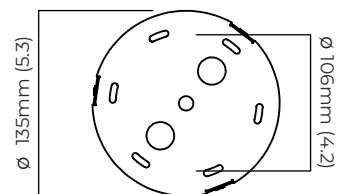

mounting plate dimensions