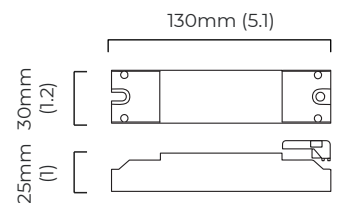

VIEW ON WEBSITE

mounting plate dimensions

*Diagrams are not to scale.

FLOREN PENDANT FOUR - DALI-A

FINISH

antique brass with ribbed glass

DIMENSIONS (body of fixture)

2055 x 1355 x 410 mm (w x d x h)

WEIGHT

7kg (15.4lbs)

please ensure ceiling structure is strong enough to support the weight of the light

OVERALL DROP

minimum 660 mm

supplied with 1000mm drop rod (12.7mm dia) as standard (adjustable on site)

CERTIFICATION

VIEW ON WEBSITE

mounting plate dimensions

DALI converter dimensions

*Diagrams are not to scale.

FLOREN PENDANT FOUR - DALI-B

FINISH

antique brass with ribbed glass

DIMENSIONS (body of fixture)

2055 x 1355 x 410 mm (w x d x h)

WEIGHT

7kg (15.4lbs)

please ensure ceiling structure is strong enough to support the weight of the light

OVERALL DROP

minimum 645 mm
supplied with 1000mm drop rod (12.7mm dia) as standard
(adjustable on site)