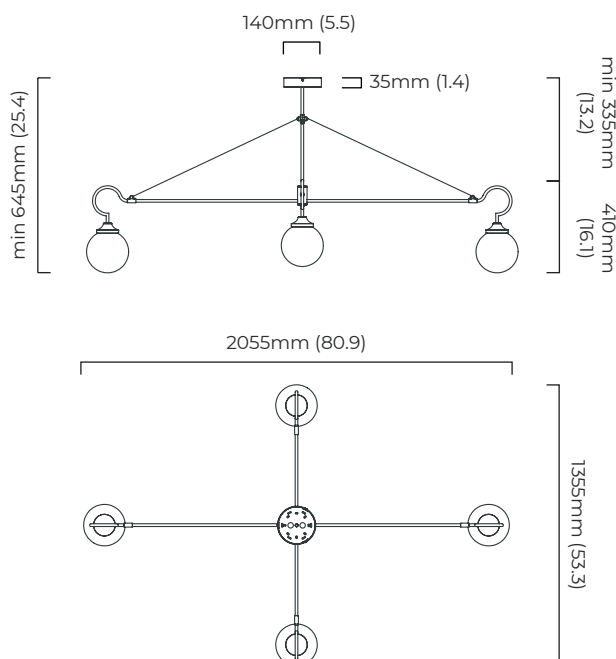

FLOREN PENDANT FOUR - DALI-B

FINISH

antique brass with ribbed glass

DIMENSIONS (body of fixture)

2055 x 1355 x 410 mm (w x d x h)

WEIGHT

7kg (15.4lbs)

please ensure ceiling structure is strong enough to support the weight of the light

OVERALL DROP

minimum 645 mm
supplied with 1000mm drop rod (12.7mm dia) as standard
(adjustable on site)

ILLUMINATION

220-240v - 4 x E27 - 60w max (or 8w LED 2700k)
DALI converter to be installed in the ceiling rose

DIMMING

dimnable bulb required
DALI compatible

CEILING ROSE / PLATE

round ceiling rose - $\varnothing$ 140 x 35 mm (dia x h)

CERTIFICATION

VIEW ON WEBSITE