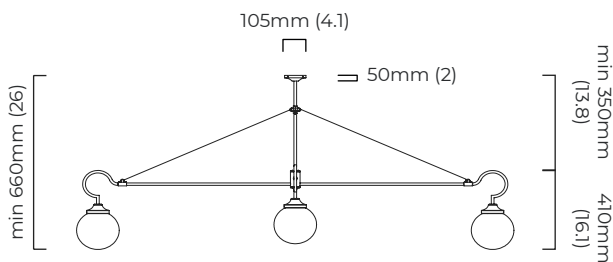

FLOREN PENDANT FOUR - DALI-A

FINISH

antique brass with ribbed glass

DIMENSIONS (body of fixture)

2055 x 1355 x 410 mm (w x d x h)

WEIGHT

7kg (15.4lbs)

please ensure ceiling structure is strong enough to support the weight of the light

OVERALL DROP

minimum 660 mm

supplied with 1000mm drop rod (12.7mm dia) as standard (adjustable on site)

ILLUMINATION

220-240v - 4 x E27 - 60w max (or 8w LED 2700k)

DALI converter to be installed in the cavity

DIMMING

dimnable bulb required

DALI compatible

CEILING ROSE / PLATE

round ceiling rose - $\varnothing$ 105 x 50 mm (dia x h)

CERTIFICATION

VIEW ON WEBSITE