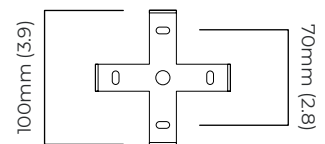

OVERALL DROP

minimum 660 mm

supplied with 1000mm drop rod (12.7mm dia) as standard (adjustable on site)

ILLUMINATION

220-240v - 4 x E27 - 60w max (or 8w LED 2700k)

110-130v - 4 x E26 - 60w max (or 8w LED 2700k)

DIMMING

dimmable bulb required

trailing edge dimmable / phase cut (rotary dimmer) - standard

DALI option available (220-240v only)

CEILING ROSE / PLATE

round ceiling rose - ϕ 105 x 50 mm (dia x h)

CERTIFICATION

VIEW ON WEBSITE

mounting plate dimensions

*Diagrams are not to scale.

FLOREN PENDANT FOUR - DALI-A

FINISH

antique brass with ribbed glass

DIMENSIONS (body of fixture)

2055 x 1355 x 410 mm (w x d x h)

DIMENSIONS (body of fixture)

2055 x 1355 x 410 mm (w x d x h)

WEIGHT

7kg (15.4lbs)

please ensure ceiling structure is strong enough to support the weight of the light

OVERALL DROP

minimum 645 mm
supplied with 1000mm drop rod (12.7mm dia) as standard
(adjustable on site)