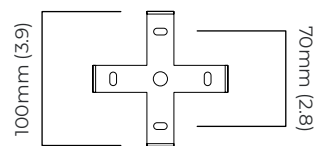

mounting plate dimensions