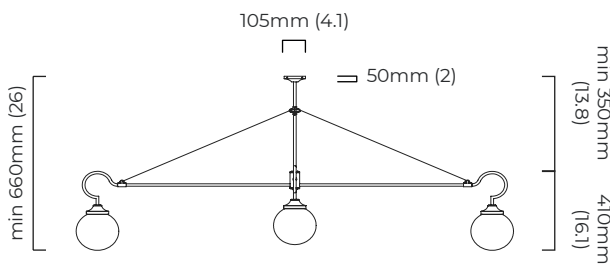

OVERALL DROP

minimum 660 mm

supplied with 1000mm drop rod (12.7mm dia) as standard (adjustable on site)

ILLUMINATION

220-240v - 4 x E27 - 60w max (or 8w LED 2700k)

110-130v - 4 x E26 - 60w max (or 8w LED 2700k)

DIMMING

dimmable bulb required

trailing edge dimmable / phase cut (rotary dimmer) - standard

DALI option available (220-240v only)

CEILING ROSE / PLATE

round ceiling rose - ϕ 105 x 50 mm (dia x h)

CERTIFICATION

VIEW ON WEBSITE

mounting plate dimensions

*Diagrams are not to scale.

FLOREN PENDANT FOUR - DALI-A

FINISH

antique brass with ribbed glass

DIMENSIONS (body of fixture)

2055 x 1355 x 410 mm (w x d x h)

DIMENSIONS (body of fixture)

2055 x 1355 x 410 mm (w x d x h)

WEIGHT

7kg (15.4lbs)

please ensure ceiling structure is strong enough to support the weight of the light

OVERALL DROP

minimum 645 mm
supplied with 1000mm drop rod (12.7mm dia) as standard
(adjustable on site)