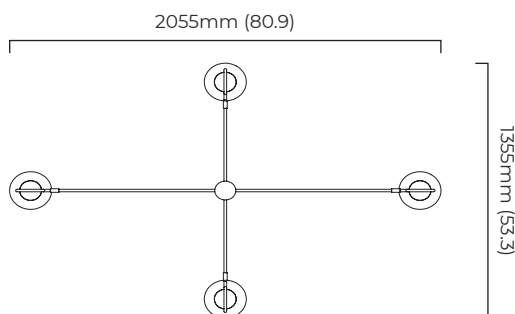

FLOREN PENDANT FOUR - DALI-A

FINISH

antique brass with ribbed glass

DIMENSIONS (body of fixture)

2055 x 1355 x 410 mm (w x d x h)

WEIGHT

7kg (15.4lbs)

please ensure ceiling structure is strong enough to support the weight of the light

OVERALL DROP

minimum 660 mm

supplied with 1000mm drop rod (12.7mm dia) as standard (adjustable on site)

ILLUMINATION

220-240v - 4 x E27 - 60w max (or 8w LED 2700k)

DALI converter to be installed in the cavity

DIMMING

dimnable bulb required

DALI compatible

CEILING ROSE / PLATE

round ceiling rose - $\varnothing$ 105 x 50 mm (dia x h)

CERTIFICATION

VIEW ON WEBSITE

*Diagrams are not to scale.