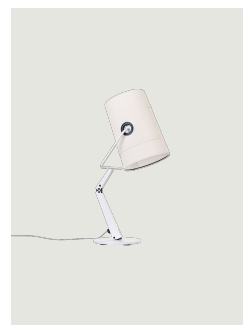

Fork Model Fork Large

Just like when you turn on a lamp inside a camping tent, the light inside the diffuser highlights the patchwork structure and enhances the texture of the canvas with visible stitching as in jeans.

The linen cotton diffuser, available in ivory and gray, creates a warm and soft lighting effect. 360° adjustable thanks to the gunmetal colored brass eyelets in strong material contrast with the softness of the fabric, the diffuser allows the light beam to be directed at will.

Fork Large

Light source

LED E27
2 max 25 W
(Max Ø 65 mm)

Structure: Metal

- Ivory
- Ivory
- Anthracite
- Anthracite

Diffuser: Cotton-linen

- Ivory
- Gray
- Ivory
- Gray

Code

- 50520 5400
- 50520 2600
- 50520 5300
- 50520 2500

Net weight: 1.92 kg

Parcels: 2

IP20

Energy Saving

Dim

Options of Fork

Fork