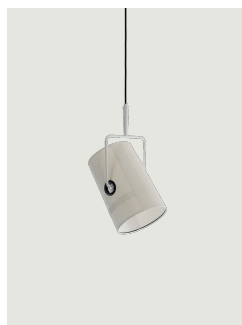

Fork Model Fork Large

Just like when you turn on a lamp inside a camping tent, the light inside the diffuser highlights the patchwork structure and enhances the texture of the canvas with visible stitching as in jeans.

The linen cotton diffuser, available in ivory and gray, creates a warm and soft lighting effect. 360° adjustable thanks to the gunmetal colored brass eyelets in strong material contrast with the softness of the fabric, the diffuser allows the light beam to be directed at will.

Fork Large

Light source

LED E27
2 max 25 W
(Max Ø 65 mm)

Structure: Metal

- Ivory
- Ivory
- Anthracite
- Anthracite

Diffuser: Cotton-linen

- Ivory
- Gray
- Ivory
- Gray

Code

- 50520 5400
- 50520 2600
- 50520 5300
- 50520 2500

Net weight: 1.92 kg

Parcels: 2

IP20

Energy Saving

Dim

Options of Fork

Fork small