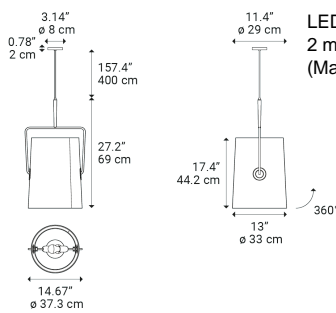

Fork Large

Light source

LED E27
2 max 25 W
(Max Ø 65 mm)

Structure: Metal

- Ivory
- Ivory
- Anthracite
- Anthracite

Diffuser: Cotton-linen

- Ivory
- Gray
- Ivory
- Gray

Code

- 50520 5400
- 50520 2600
- 50520 5300
- 50520 2500

Net weight: 1.92 kg

Parcels: 2

IP20

Energy Saving

Dim

Options of Fork

Fork small