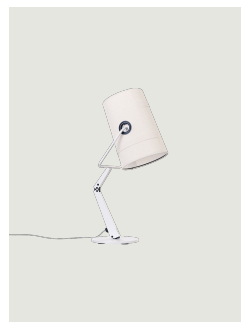

### Model Fork small

Just like when you turn on a lamp inside a camping tent, the light inside the diffuser highlights the patchwork structure and enhances the texture of the canvas with visible stitching as in jeans.

The linen cotton diffuser, available in ivory and gray, creates a warm and soft lighting effect. 360° adjustable thanks to the gunmetal colored brass eyelets in strong material contrast with the softness of the fabric, the diffuser allows the light beam to be directed at will.

EAC

Cluster suspension lamps must be installed on a *canopy*: find out more on [lodes.com/en/canopies](https://lodes.com/en/canopies)

### Options of Fork

Fork Large

Fork

Fork