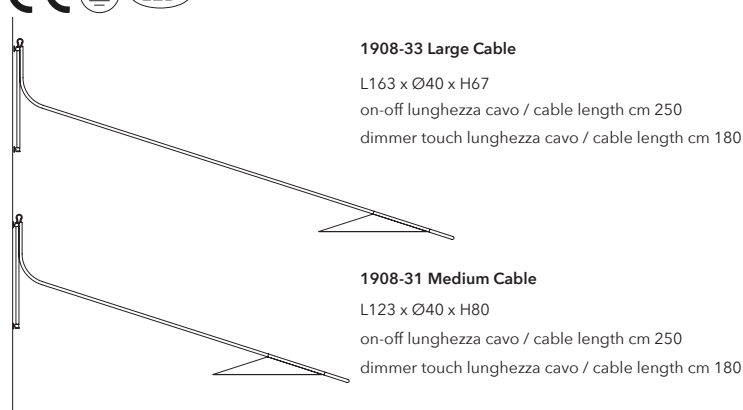

1908-35 MEDIUM DIMMABLE

Mounting: Applique / Wall lamp

Environment: Indoor - IP20

Materials: Metallo e legno / Metal and wood

Voltage: 220-240V 50/60Hz

Source: LED 14W - CRI=90

Color Temperature: 3000K / 2700K

Lumen: 1180lm

Lighting Control: Dimmable 0-10V / DALI

Finiture / Finishes

Struttura / Structure

Nero opaco
Matt black

Maniglia / Handle

Massello di ebano
Solid ebony

CODES