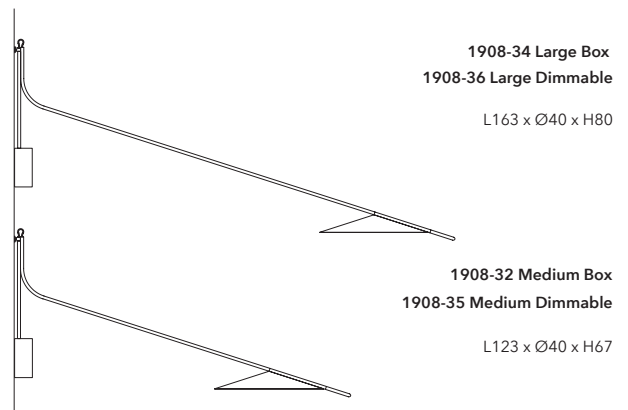

TECHNICAL SHEET

1908-33 LARGE CABLE

Mounting: Applique / Wall lamp

Environment: Indoor - IP20

Materials: Metallo e legno / Metal and wood

Voltage: 100-240V 50/60Hz

Source: LED 14W - CRI=90

Color Temperature: 3000K / 2700K

Lumen: 1180lm

Lighting Control: On-off / Dimmer touch

1908-31 MEDIUM CABLE

Mounting: Applique / Wall lamp

Environment: Indoor - IP20

Materials: Metallo e legno / Metal and wood

Voltage: 100-240V 50/60Hz

Source: LED 14W - CRI=90

Color Temperature: 3000K / 2700K

Lumen: 1180lm

Lighting Control: On-off / Dimmer touch

1908-34 LARGE BOX

Mounting: Applique / Wall lamp

Environment: Indoor - IP20

Materials: Metallo e legno / Metal and wood

Voltage: 220-240V 50/60Hz

Source: LED 14W - CRI=90

Color Temperature: 3000K / 2700K

Lumen: 1180lm

Lighting Control: Dimmer touch

1908-32 MEDIUM BOX

Mounting: Applique / Wall lamp

Environment: Indoor - IP20

Materials: Metallo e legno / Metal and wood

Voltage: 220-240V 50/60Hz

Source: LED 14W - CRI=90

Color Temperature: 3000K / 2700K

Lumen: 1180lm

Lighting Control: Dimmer touch

1908-36 LARGE DIMMABLE

Mounting: Applique / Wall lamp

Environment: Indoor - IP20

Materials: Metallo e legno / Metal and wood

Voltage: 220-240V 50/60Hz

Source: LED 14W - CRI=90

Color Temperature: 3000K / 2700K

Lumen: 1180lm

Lighting Control: Dimmable 0-10V / DALI

1908-35 MEDIUM DIMMABLE

Mounting: Applique / Wall lamp

Environment: Indoor - IP20

Materials: Metallo e legno / Metal and wood

Voltage: 220-240V 50/60Hz

Source: LED 14W - CRI=90

Color Temperature: 3000K / 2700K

Lumen: 1180lm

Lighting Control: Dimmable 0-10V / DALI