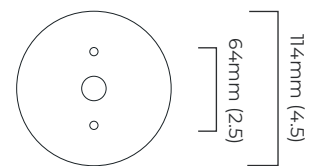

### DIMENSIONS (body of fixture)

114 x 145 x 200 mm (w x d x h)

### WALL ROSE / PLATE

round wall plate -  $\varnothing$  114 x 5 mm ( $\varnothing$  x h)

### VIEW ON WEBSITE

movable head

mounting plate dimensions

DALI converter dimensions

\*Diagrams are not to scale.