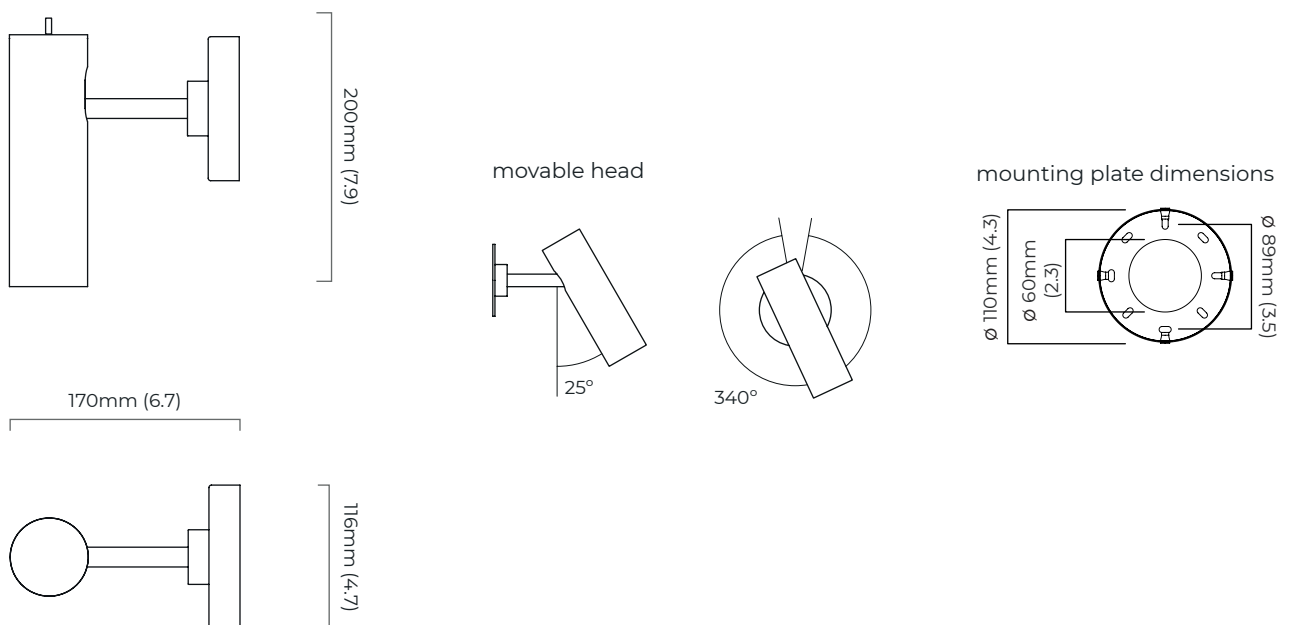

HERON WALL - DALI-B

FINISH

bronze
satin brass

DIMENSIONS (body of fixture)

114 x 170 x 200 mm (w x d x h)

WEIGHT

2kg (4.4lbs)

ILLUMINATION

220-240v - 1 x GU10 - 5.5w - 2700k - LED ONLY
DALI converter to be installed in the wall rose

DIMMING

dimnable bulb required
DALI compatible

WALL ROSE / PLATE

round wall rose - $\varnothing$ 116 x 25 mm ($\varnothing$ x h)

CERTIFICATION

VIEW ON WEBSITE

*Diagrams are not to scale.