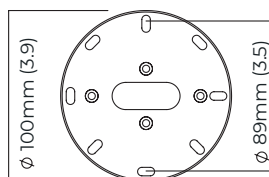

North America junction box cover