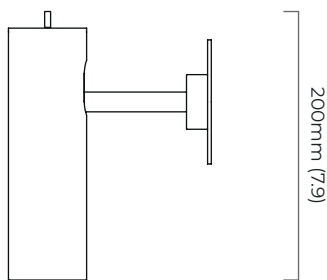

HERON WALL

FINISH

bronze
satin brass

DIMENSIONS (body of fixture)

114 x 145 x 200 mm (w x d x h)

WEIGHT

2kg (4.4lbs)

ILLUMINATION

220-240v - 1 x GU10 - 5.5w - 2700k - LED ONLY
110-130v - 1 x GU10 - 5.5w - 2700k - LED ONLY

DIMMING

dimnable bulb required
trailing edge dimmable / phase cut (rotary dimmer) - standard
DALI option available (220-240v only)

WALL ROSE / PLATE

round wall plate - $\varnothing$ 114 x 5 mm ($\varnothing$ x h)

CERTIFICATION

VIEW ON WEBSITE