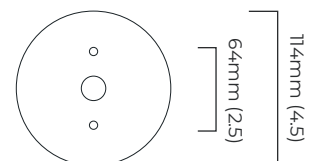

### DIMENSIONS (body of fixture)

114 x 145 x 200 mm (w x d x h)

### VIEW ON WEBSITE

movable head

North America junction box cover

mounting plate dimensions

\*Diagrams are not to scale.