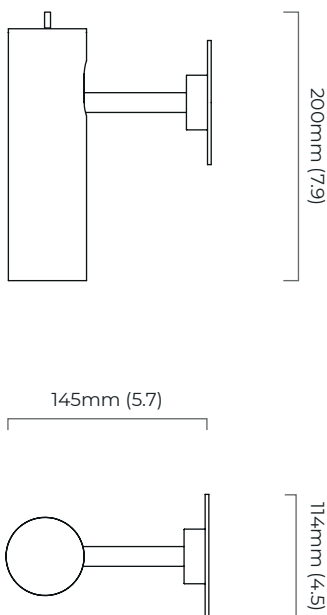

HERON WALL - DALI-A

FINISH

bronze
satin brass

DIMENSIONS (body of fixture)

114 x 145 x 200 mm (w x d x h)

WEIGHT

2kg (4.4lbs)

ILLUMINATION

220-240v - 1 x GU10 - 5.5w - 2700k - LED ONLY
DALI converter to be installed in the cavity

DIMMING

dimnable bulb required
DALI compatible

WALL ROSE / PLATE

round wall plate - $\varnothing$ 114 x 5 mm ($\varnothing$ x h)

CERTIFICATION

VIEW ON WEBSITE