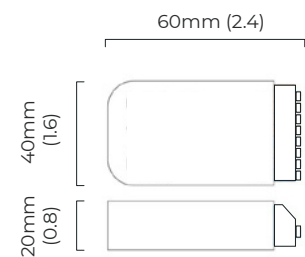

### DIMENSIONS (body of fixture)

114 x 145 x 200 mm (w x d x h)

### VIEW ON WEBSITE

movable head

mounting plate dimensions

DALI converter dimensions

\*Diagrams are not to scale.

### DIMENSIONS (body of fixture)

114 x 170 x 200 mm (w x d x h)