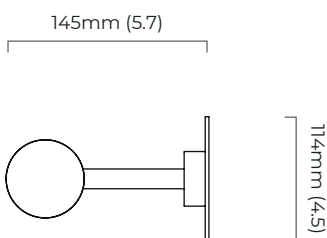

movable head