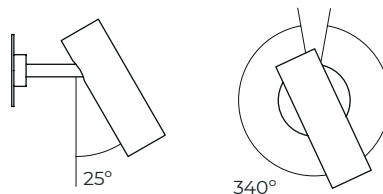

movable head