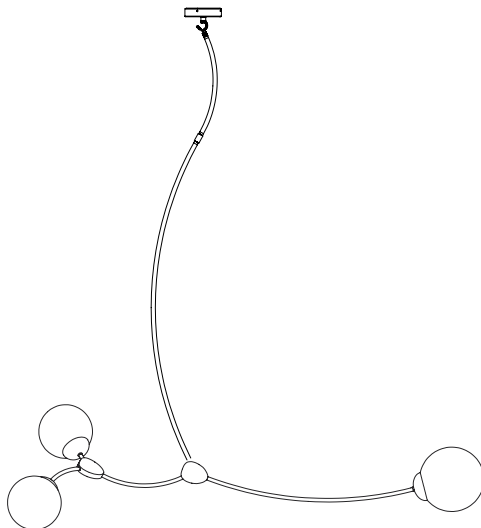

IVY 3 PENDANT

DROP ROD CONFIGURATIONS

A (overall drop) mm	B (drop rod length) mm
545	250
595	300*
645	350*
695	400*
795	500*
845	550*
895	600
945	650*
1045	750*
1095	800
1145	850*
1245	950*
1295	1000*
1345	1050*

A (overall drop) inches	B (drop rod length) inches
21.5	10
23.5	12*
25	14*
27	16*
31	19*
33	22*
35	23.5
37	25.5*
41	30*
43	31.5
45	33.5*
49	37.5*
51	39*
53	41*

Important information: drop rod length can not be adjusted on site.

* Certain lengths require multiple drop rod sections to achieve the overall drop of the light (see below).

*For any light specified with overall drop more than 1480mm in total, the suspension will be consisted of a straight drop rod section and curved section (example below).