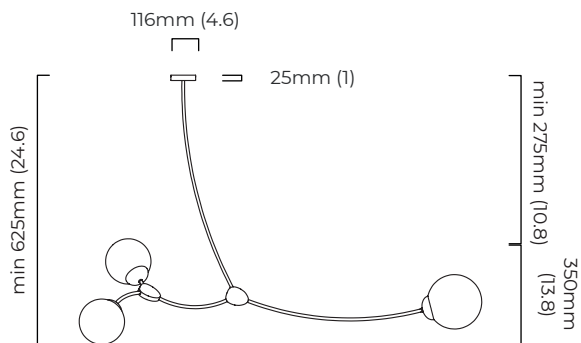

IVY 3 PENDANT - DALI-A

FINISH

bronze with bronze details and shiny opal glass
bronze with bronze details and smoked glass
bronze with satin brass details and shiny opal glass
bronze with satin brass details and smoked glass

DIMENSIONS (body of fixture)

1330 x 400 x 350 mm (w x d x h)

WEIGHT

5kg (11lbs)
please ensure ceiling structure is strong enough to support the weight of the light

OVERALL DROP

minimum 625 mm
supplied as per specifications – see page 2

ILLUMINATION

220-240v - 3 x E14 - 25w max (or 4.5w LED 2700k)
DALI converter to be installed in the ceiling rose

DIMMING

dimnable bulb required
DALI compatible

CEILING ROSE / PLATE

round ceiling rose - $\varnothing$ 116 x 25 mm (dia x h)

CERTIFICATION

VIEW ON WEBSITE

*Diagrams are not to scale.