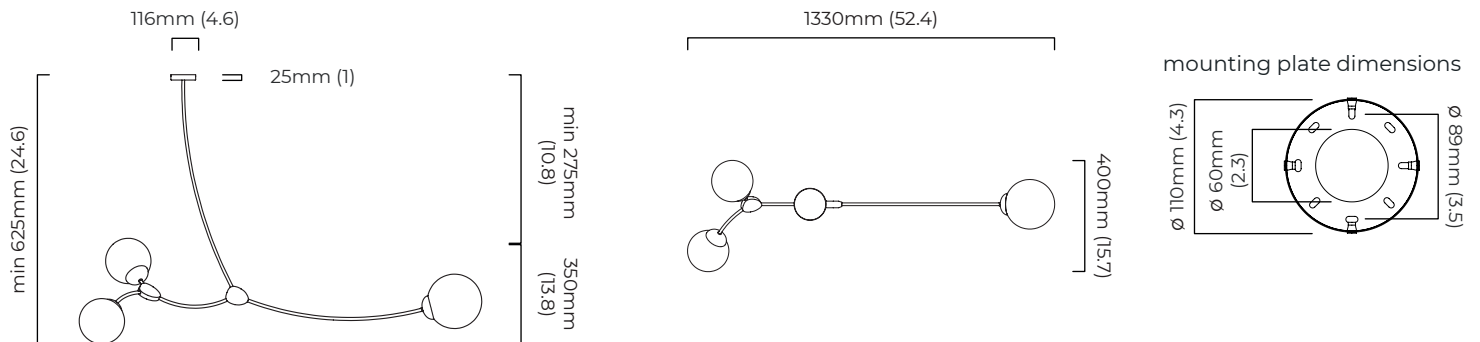

IVY 3 PENDANT

FINISH

bronze with bronze details and shiny opal glass
bronze with bronze details and smoked glass
bronze with satin brass details and shiny opal glass
bronze with satin brass details and smoked glass

DIMENSIONS (body of fixture)

1330 x 400 x 350 mm (w x d x h)

WEIGHT

5kg (11lbs)

please ensure ceiling structure is strong enough to support the weight of the light

OVERALL DROP

minimum 625 mm

supplied as per specifications – see page 2

ILLUMINATION

220-240v - 3 x E14 - 25w max (or 4.5w LED 2700k)

110-130v - 3 x E12 - 25w max (or 4.5w LED 2700k)

DIMMING

dimmable bulb required

trailing edge dimmable / phase cut (rotary dimmer) - standard

DALI option available (220-240v only)

CEILING ROSE / PLATE

round ceiling rose - $\varnothing$ 116 x 25 mm (dia x h)

CERTIFICATION

VIEW ON WEBSITE

*Diagrams are not to scale.