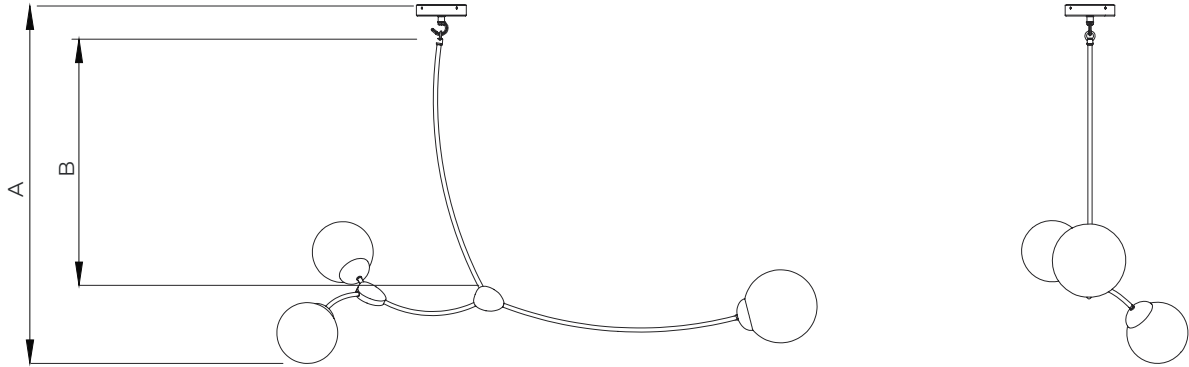

IVY 3 PENDANT

DROP ROD CONFIGURATIONS

A (overall drop) mm	B (drop rod length) mm
545	250
595	300*
645	350*
695	400*
795	500*
845	550*
895	600
945	650*
1045	750*
1095	800
1145	850*
1245	950*
1295	1000*
1345	1050*

A (overall drop) inches	B (drop rod length) inches
21.5	10
23.5	12*
25	14*
27	16*
31	19*
33	22*
35	23.5
37	25.5*
41	30*
43	31.5
45	33.5*
49	37.5*
51	39*
53	41*

Important information: drop rod length can not be adjusted on site.

* Certain lengths require multiple drop rod sections to achieve the overall drop of the light (see below).

*For any light specified with overall drop more than 1480mm in total, the suspension will be consisted of a straight drop rod section and curved section (example below).