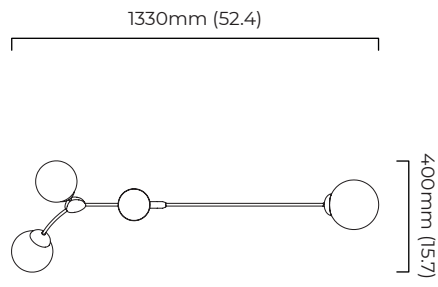

IVY 3 PENDANT - DALI-A

FINISH

bronze with bronze details and shiny opal glass
bronze with bronze details and smoked glass
bronze with satin brass details and shiny opal glass
bronze with satin brass details and smoked glass

DIMENSIONS (body of fixture)

1330 x 400 x 350 mm (w x d x h)

WEIGHT

5kg (11lbs)
please ensure ceiling structure is strong enough to support the weight of the light

OVERALL DROP

minimum 625 mm
supplied as per specifications – see page 2

ILLUMINATION

220-240v - 3 x E14 - 25w max (or 4.5w LED 2700k)
DALI converter to be installed in the ceiling rose

DIMMING

dimnable bulb required
DALI compatible

CEILING ROSE / PLATE

round ceiling rose - $\varnothing$ 116 x 25 mm (dia x h)

CERTIFICATION

VIEW ON WEBSITE

*Diagrams are not to scale.