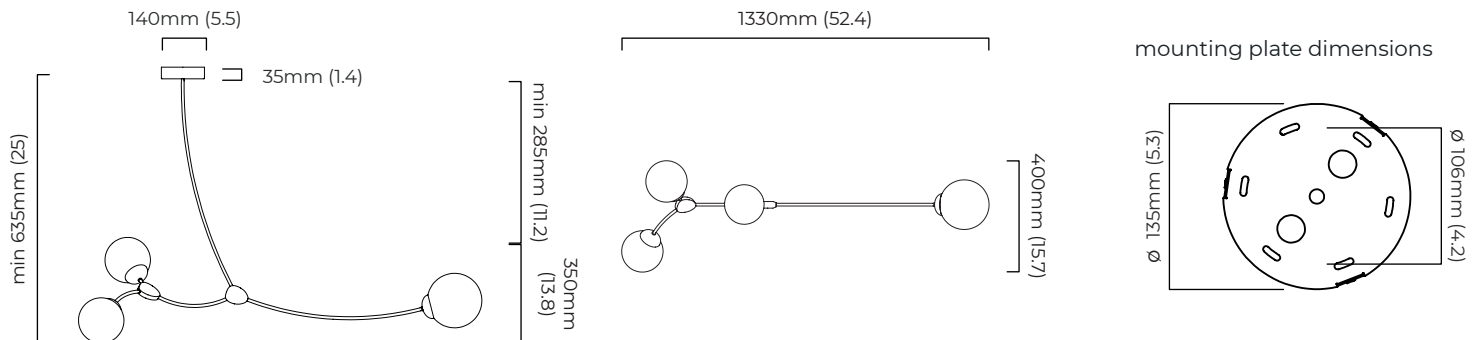

IVY 3 PENDANT - DALI-B

FINISH

bronze with bronze details and shiny opal glass
bronze with bronze details and smoked glass
bronze with satin brass details and shiny opal glass
bronze with satin brass details and smoked glass

DIMENSIONS (body of fixture)

1330 x 400 x 350 mm (w x d x h)

WEIGHT

5kg (11lbs)
please ensure ceiling structure is strong enough to support the weight of the light

OVERALL DROP

minimum 635 mm
supplied as per specifications – see page 2

ILLUMINATION

220-240v - 3 x E14 - 25w max (or 4.5w LED 2700k)
DALI converter to be installed in the ceiling rose

DIMMING

dimmable bulb required
DALI compatible

CEILING ROSE / PLATE

round ceiling rose - 140 x 35 mm (dia x h)

CERTIFICATION

VIEW ON WEBSITE

*Diagrams are not to scale.