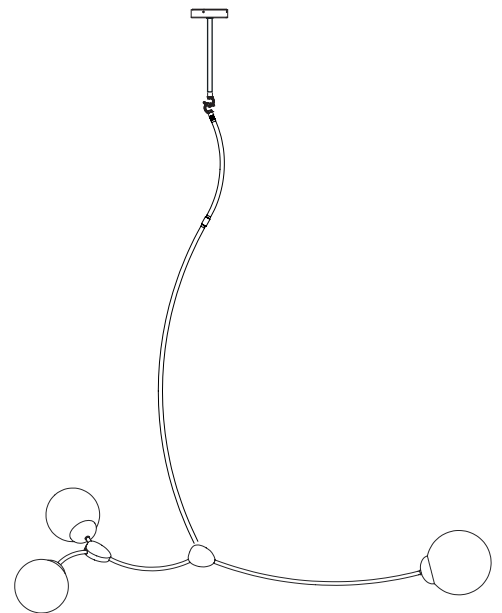

IVY 3 PENDANT

DROP ROD CONFIGURATIONS

A (overall drop) mm	B (drop rod length) mm
545	250
595	300*
645	350*
695	400*
795	500*
845	550*
895	600
945	650*
1045	750*
1095	800
1145	850*
1245	950*
1295	1000*
1345	1050*

A (overall drop) inches	B (drop rod length) inches
21.5	10
23.5	12*
25	14*
27	16*
31	19*
33	22*
35	23.5
37	25.5*
41	30*
43	31.5
45	33.5*
49	37.5*
51	39*
53	41*

Important information: drop rod length can not be adjusted on site.

* Certain lengths require multiple drop rod sections to achieve the overall drop of the light (see below).

*For any light specified with overall drop more than 1480mm in total, the suspension will be consisted of a straight drop rod section and curved section (example below).