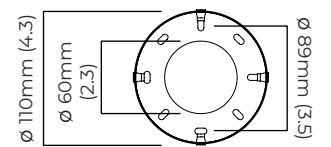

mounting plate dimensions

*Diagrams are not to scale.