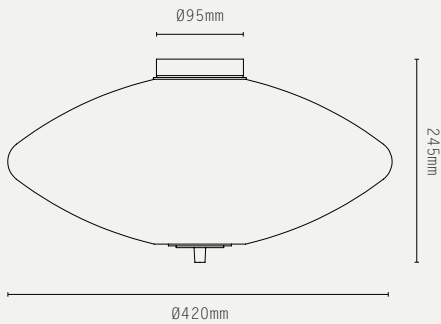

NOVA CEILING LIGHT

LIGHT SOURCE:

E27 LAMP BASE (20W MAX)

MATERIALS:

BRASS, GLASS

LAMP SUPPLIED:

1 X E27 / 2700K / 8.5W /
470 LUMENS

WEIGHT:

6 KG (APPROX)

DIMMABLE:

PHASE (MAINS) DIMMING (USING
SUPPLIED LAMP)

ADDITIONAL INFO:

DESIGNED BY WILL EARL 2024

MADE IN ENGLAND

VOLTAGE:

240V AC (CLASS I)