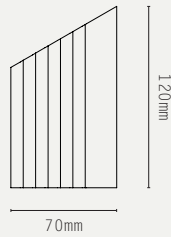

TOR MINI DOWN WALL LIGHT

LIGHT SOURCE:

GU10 LAMP BASE
(4W MAX, LED ONLY / 35MM MAX
LAMP DIAMETER)

LAMP SUPPLIED:

1 X GU10 MR11 LED / 2700K /
3.6W / 290 LUMENS

DIMMING:

PHASE (MAINS) DIMMING

VOLTAGE:

240V AC (CLASS I)

CERTIFICATIONS:

CE / UKCA
IP65

MATERIALS:

BRONZE, BRASS

WEIGHT:

2 KG (APPROX)

ADDITIONAL INFO: