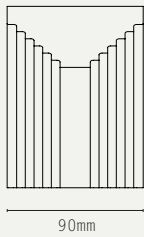

TOR MINI DOWN WALL LIGHT

LIGHT SOURCE:

GU10 LAMP BASE
(4W MAX, LED ONLY / 35MM MAX
LAMP DIAMETER)

LAMP SUPPLIED:

1 X GU10 MR11 LED / 2700K /
3.6W / 290 LUMENS

DIMMING:

PHASE (MAINS) DIMMING

VOLTAGE: