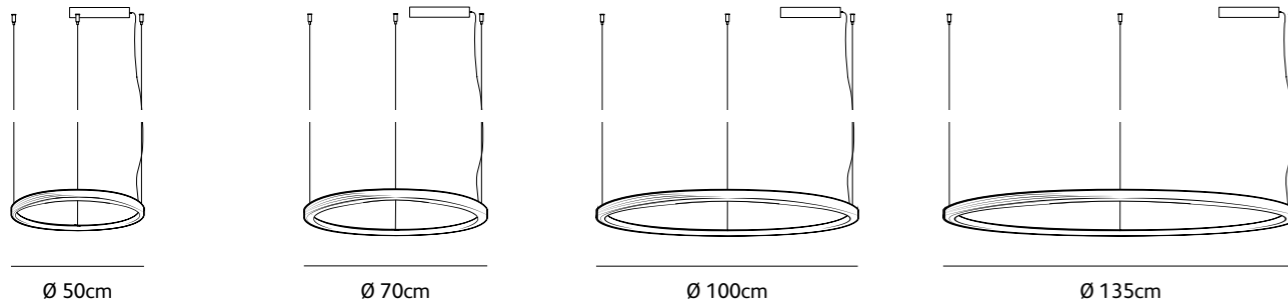

IP 20 Other sizes on request.