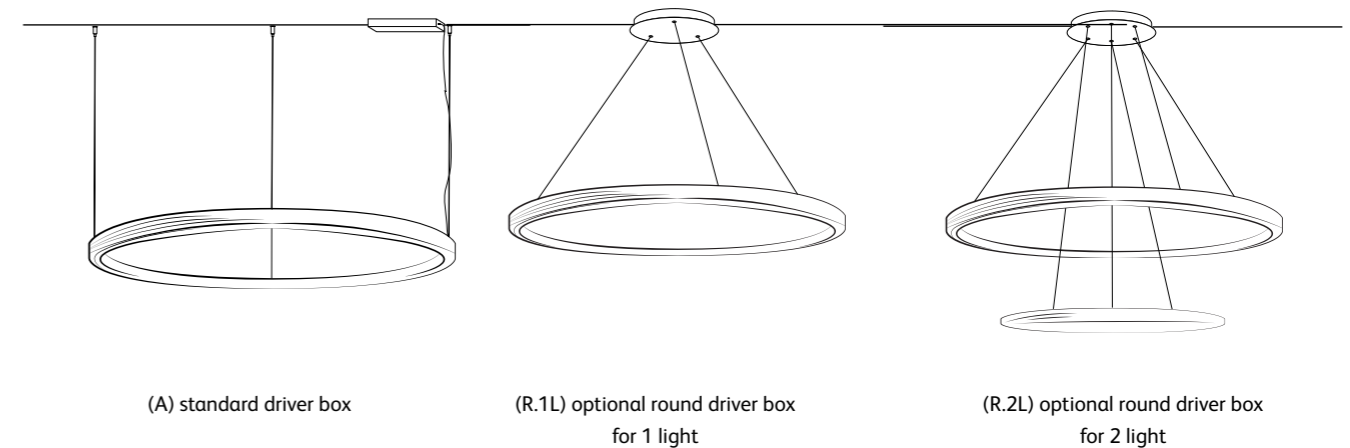

IP 20

Colors and materials as shown on the images may slightly differ from reality. Any typing errors in the text and interim changes to the collections or specifications are all subject to change.

www.jaccomar.com
23/05/2024