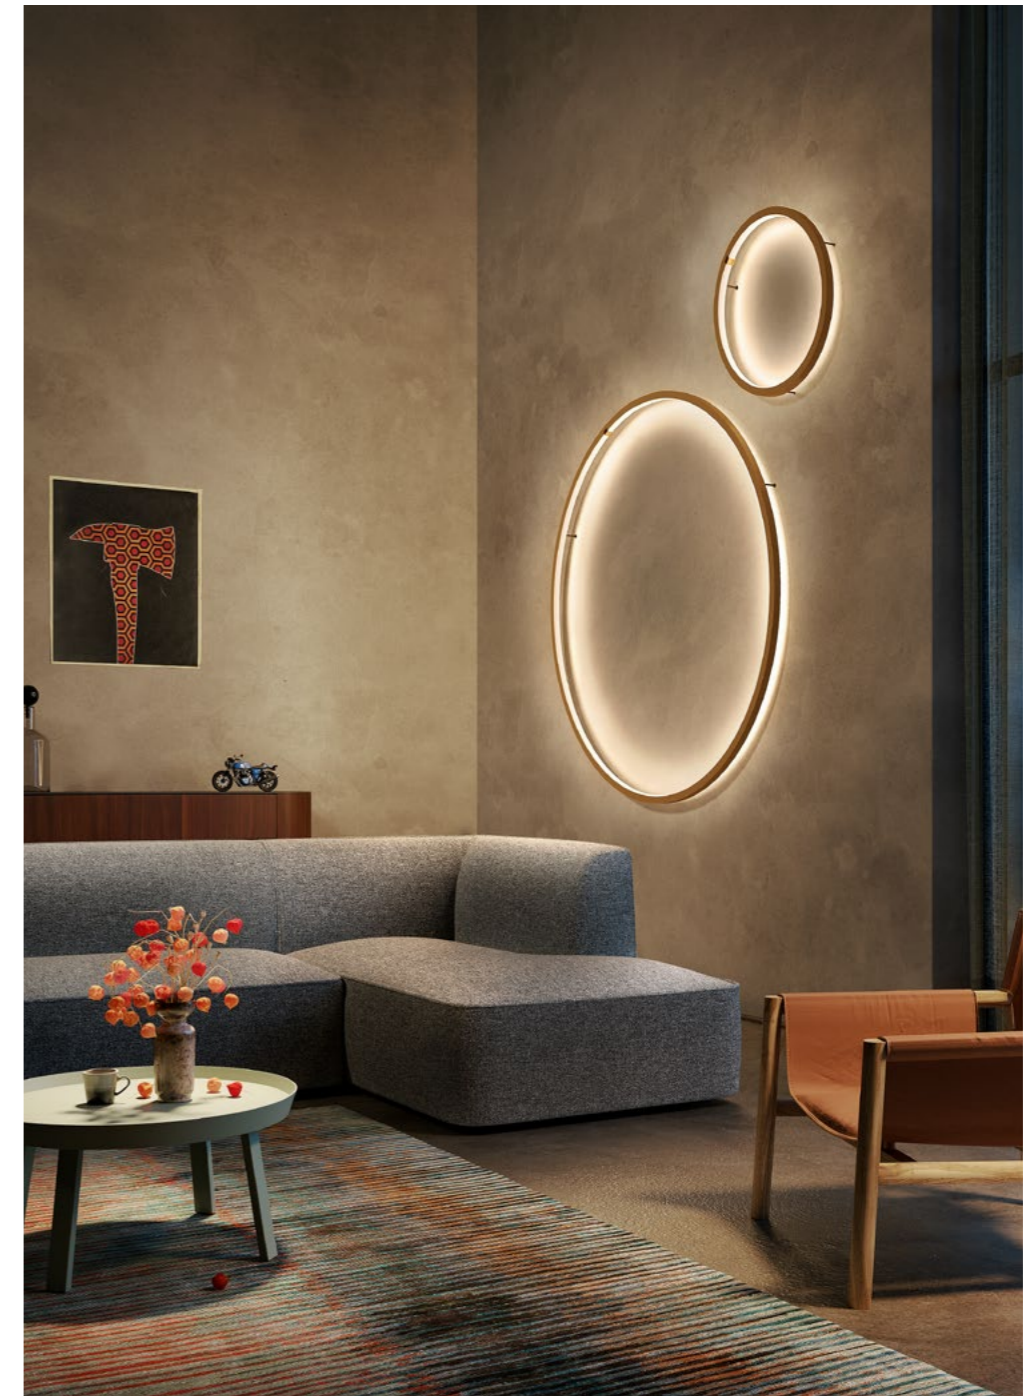

BO.135.CI.BRA & BO.50.CI.BRA
brass-O suspension lamp circle 135cm & 50cm brushed brass