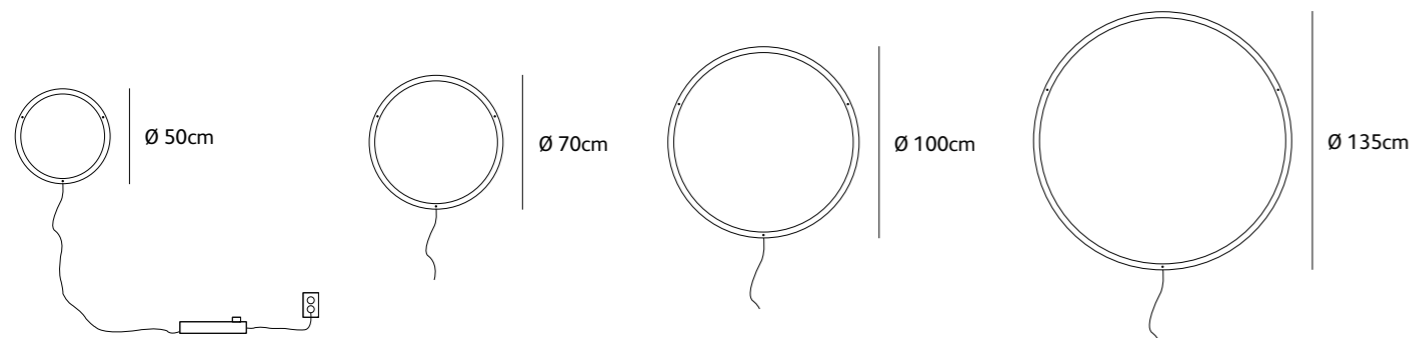

brass-0

suspension lamp wall lamp

BO.70.CI.VT.BRA & BO.100.CI.VT.BRA
brass-O suspension lamp circle vertical 70cm & 100cm brushed brass

© Luzano

brass-O

Brass-O fills the room with a delicate, diffuse light. It's a circular lamp in brushed brass made with high-end craftsmanship. Due to its finish the Brass-O has a luxurious appearance. Combining different dimensions will create an extraordinary spectacle of light. The vertical Brass-O seems to float in the air. You hardly notice the 2 thin cables on which it hangs from the ceiling. The Brass-O wall creates the effect of having a sun on your wall, giving an amazing glow to its surroundings. All circles are available in brushed, patinated brass.

wall lamp circle

BO.70.WA.CI.T2.BRA
brass-O wall lamp circle T2 brushed brass

Check www.jaccomar.com for the latest colors, materials and details or scan the QR code.

Order code	BO.50.WA.CI.*
Dimensions Ø	50cm
Standard cable length	300cm
Light source	integrated LED 30W / 2500K / 1200 lm
Net. weight	3kg
Driver	dimnable driver, floor dimmer included

Order code	BO.70.WA.CI.*
Dimensions Ø	70cm
Standard cable length	300cm
Light source	integrated LED 42W / 2500K / 1700 lm
Net. weight	4,5kg
Driver	dimnable driver, floor dimmer included

Order code	BO.100.WA.CI.*
Dimensions Ø	100cm
Standard cable length	300cm
Light source	integrated LED 60W / 2500K / 2400 lm
Net. weight	6kg
Driver	dimnable driver, floor dimmer included

Order code	BO.135.WA.CI.*
Dimensions Ø	135cm
Standard cable length	300cm
Light source	integrated LED 80W / 2500K / 3250 lm
Net. weight	8kg
Driver	dimnable driver, floor dimmer included

IP 20 Other sizes on request.