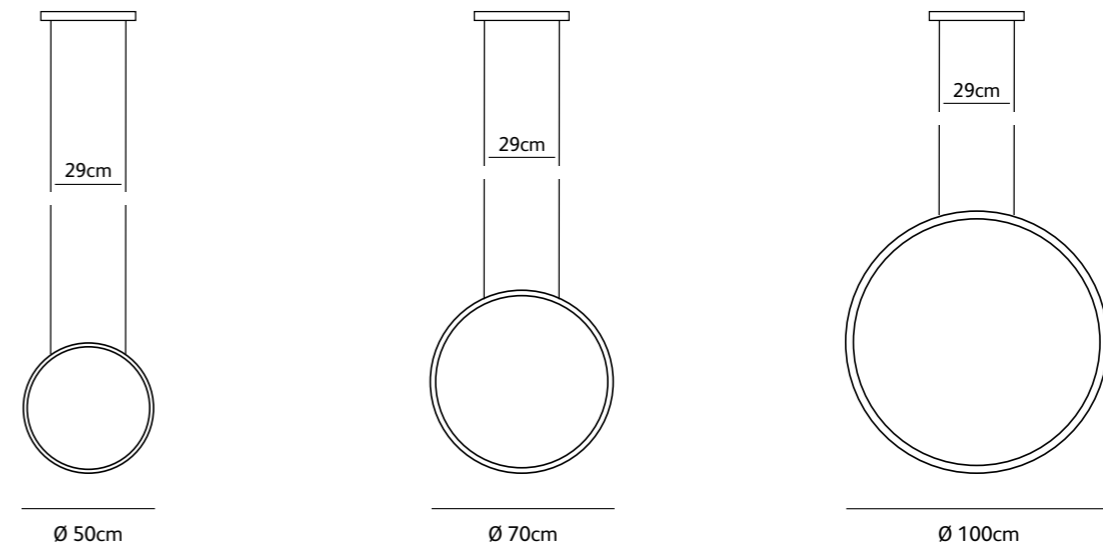

IP 20 Other sizes on request.