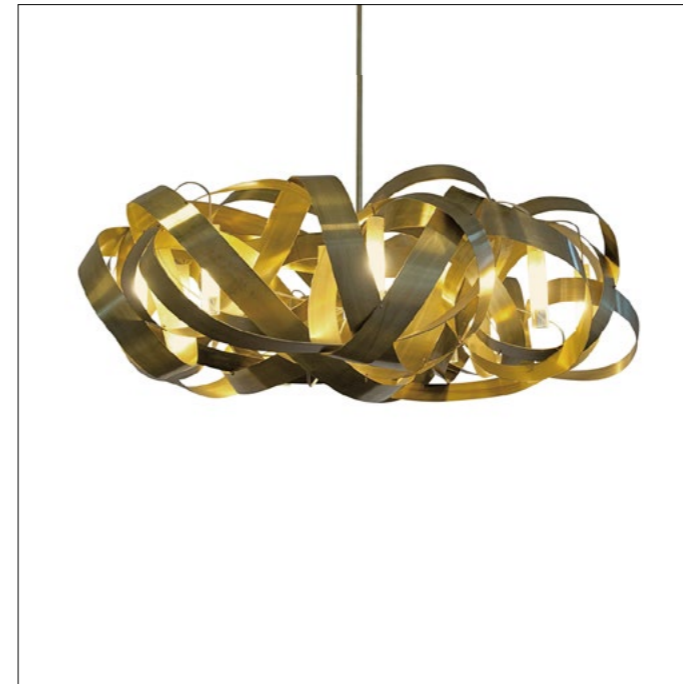

montone

ceiling lamp

Order code	MN.03.CE.*
Dimensions Øxh	45x35cm
Ceiling cover Ø	11,5cm
Light source	included, 3 x 40W halogen
Lampholder	G9, Max. 3 x 40W / 240V
Net. weight	2,5kg
Gross weight	3,5kg
Packaging	50x50x40cm
Dimming	dimmable, dimmer not included

Order code	MN.05.CE.*
Dimensions Øxh	60x40cm
Ceiling cover Ø	11,5cm
Light source	included, 5 x 40W halogen
Lampholder	G9, Max. 5 x 40W / 240V
Net. weight	7kg
Gross weight	9kg
Packaging	65x65x50cm
Dimming	dimmable, dimmer not included

MN.05.CE.TOT.BR montone 5 light ceiling lamp totally brushed brass

colors & materials

Check www.jaccomar.com for the latest colors, materials and details or scan the QR code.