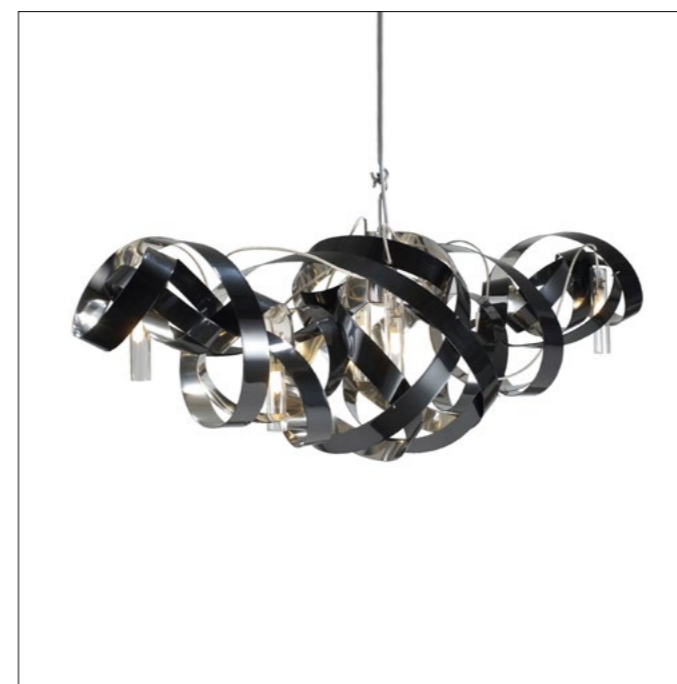

# montone

chandelier oval chandelier triangle ceiling lamp

# montone

Every Montone makes a statement. It is extraordinary and overwhelming and completes an empty space on itself. Each Montone is curled by hand with various materials like brass, stainless steel or powder coated steel. The lights are situated inside the gracious fixture, providing a fascinating effect of light. The Montone collection, designed by Jacco Maris, is available as a chandelier or a ceiling lamp.

montone chandelier stainless steel

MN.07.CH.WH.T montone 7 light chandelier white powder coated triangle

MN.07.CH.ST.T  
montone 7 light chandelier  
stainless steel triangle

## chandelier oval

MN.06.CH.HG/BLO montone 6 light chandelier high gloss polished steel/black oval