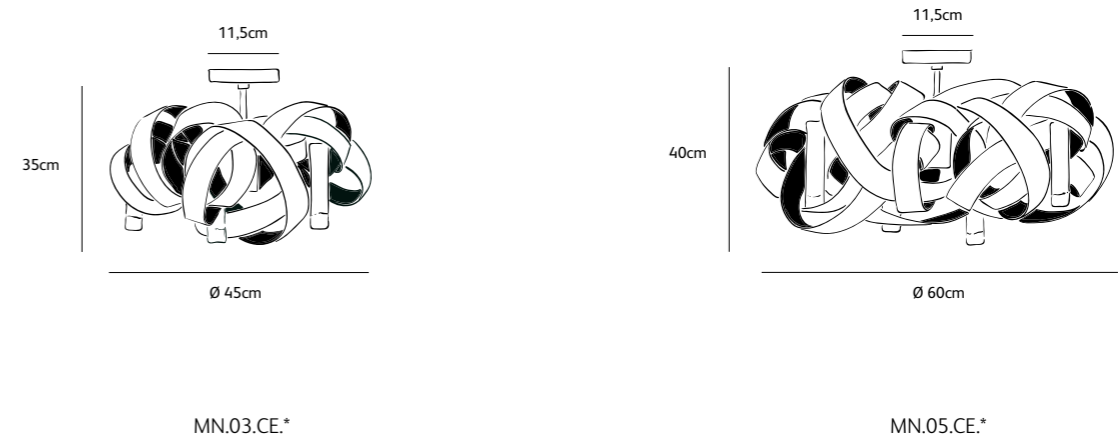

IP 20 *Please add total length (bottom fixture to ceiling) to your order.

IP 20

Colors and materials as shown on the images may slightly differ from reality. Any typing errors in the text and interim changes to the collections or specifications are all subject to change.