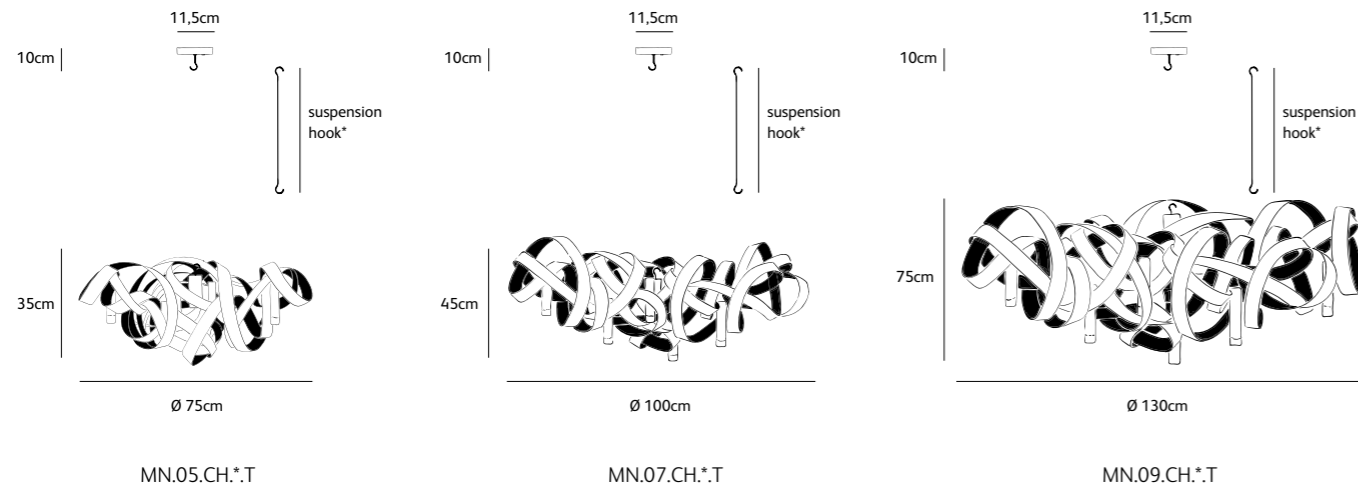

montone

chandelier triangle

Order code	MN.05.CH.*.T
Dimensions Øxh	75x35cm
Hook	customized*
Ceiling cover Ø	11,5cm
Light source	included, 5 x 40W halogen
Lampholder	G9, Max. 5 x 40W / 240V
Net. weight	7kg
Gross weight	10kg
Packaging	80x80x40cm
Dimming	dimmable, dimmer not included

Order code	MN.07.CH.*.T
Dimensions Øxh	100x45cm
Hook	customized*
Ceiling cover Ø	11,5cm
Light source	included, 7 x 40W halogen
Lampholder	G9, Max. 7 x 40W / 240V
Net. weight	9kg
Gross weight	14kg
Packaging	105x105x55cm
Dimming	dimmable, dimmer not included

Order code	MN.09.CH.*.T
Dimensions Øxh	130x75cm
Hook	customized*
Ceiling cover Ø	11,5cm
Light source	included, 9 x 40W halogen
Lampholder	G9, Max. 9 x 40W / 240V
Net. weight	14kg
Gross weight	21kg
Packaging	135x135x85cm
Dimming	dimmable, dimmer not included

colors & materials

Check www.jaccomar.com for the latest colors, materials and details or scan the QR code.

montone

ceiling lamp

Order code	MN.03.CE.*
Dimensions Øxh	45x35cm
Ceiling cover Ø	11,5cm
Light source	included, 3 x 40W halogen
Lampholder	G9, Max. 3 x 40W / 240V
Net. weight	2,5kg
Gross weight	3,5kg
Packaging	50x50x40cm
Dimming	dimmable, dimmer not included

Order code	MN.05.CE.*
Dimensions Øxh	60x40cm
Ceiling cover Ø	11,5cm
Light source	included, 5 x 40W halogen
Lampholder	G9, Max. 5 x 40W / 240V
Net. weight	7kg
Gross weight	9kg
Packaging	65x65x50cm
Dimming	dimmable, dimmer not included

colors & materials

Check www.jaccomar.com for the latest colors, materials and details or scan the QR code.

IP 20 *Please add total length (bottom fixture to ceiling) to your order.

IP 20