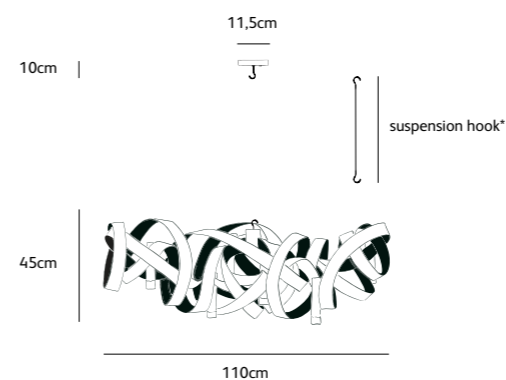

### colors & materials

Check [www.jaccomarism.com](http://www.jaccomarism.com) for the latest colors, materials and details or scan the QR code.

Order code	<b>MN.06.CH.*.O</b>
Dimensions wxdxh	<b>110x45x45cm</b>
Hook	<b>customized*</b>
Ceiling cover Ø	<b>11,5cm</b>
Light source	<b>included, 6 x 40W halogen</b>
Lampholder	<b>G9, Max. 6 x 40W / 240V</b>
Weight/Packaging	
Net. weight	<b>7kg</b>
Gross weight	<b>11kg</b>
Packaging	<b>120x55x55cm</b>
Dimming	<b>dimnable, dimmer not included</b>

Order code	<b>MN.08.CH.*.O</b>
Dimensions wxdxh	<b>145x45x55cm</b>
Hook	<b>customized*</b>
Ceiling cover Ø	<b>11,5cm</b>
Light source	<b>included, 8 x 40W halogen</b>
Lampholder	<b>G9, Max. 8 x 40W / 240V</b>
Weight/Packaging	
Net. weight	<b>10kg</b>
Gross weight	<b>15kg</b>
Packaging	<b>155x60x60cm</b>
Dimming	<b>dimnable, dimmer not included</b>