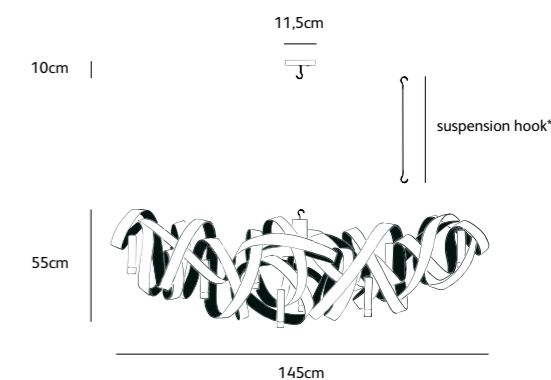

MN.08.CH.*.O

IP 20 *Please add total length (bottom fixture to ceiling) to your order.