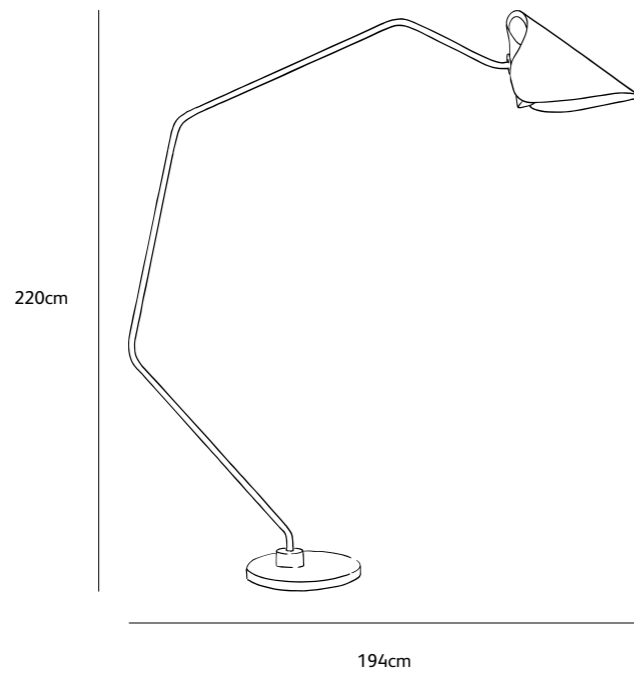

IP 20 *Please add total length (bottom fixture to ceiling) to your order.