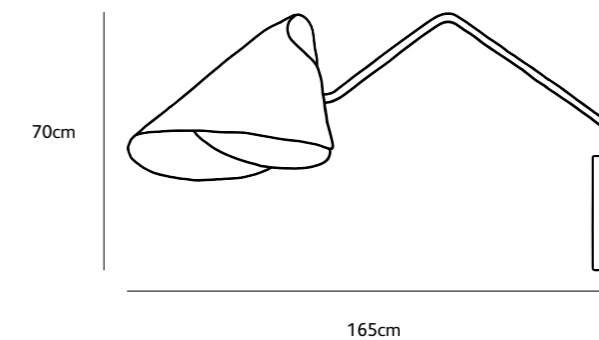

IP 20

Colors and materials as shown on the images may slightly differ from reality. Any typing errors in the text and interim changes to the collections or specifications are all subject to change.