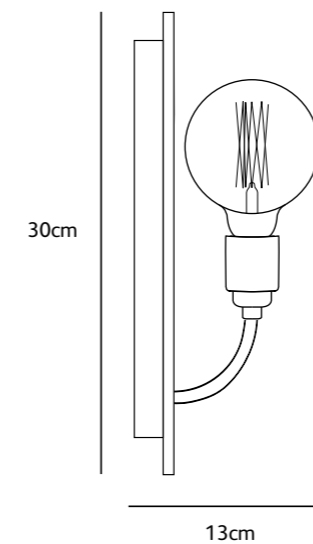

IP 20

Colors and materials as shown on the images may slightly differ from reality. Any typing errors in the text and interim changes to the collections or specifications are all subject to change.