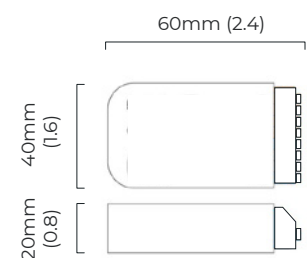

### DIMENSIONS (body of fixture)

Ø 300 x 280 mm (dia x h)

### DIMENSIONS (body of fixture)

ø 200 x 200 mm (dia x h)

### CEILING / WALL PLATE

round ceiling rose - ø 116 x 25 mm (dia x h)

### VIEW ON WEBSITE

mounting plate dimensions

DALI converter dimensions

\*Diagrams are not to scale.