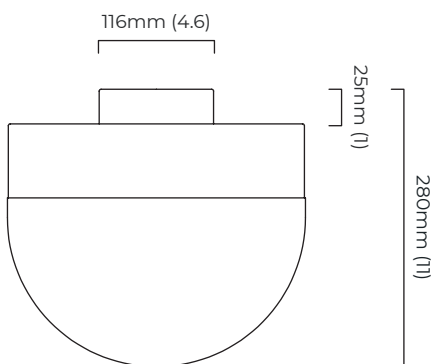

### DIMENSIONS (body of fixture)

Ø 300 x 280 mm (dia x h)

### DIMENSIONS (body of fixture)

ø 200 x 200 mm (dia x h)

### CEILING / WALL PLATE

round ceiling rose - ø 116 x 25 mm (dia x h)

### VIEW ON WEBSITE

mounting plate dimensions

DALI converter dimensions

\*Diagrams are not to scale.