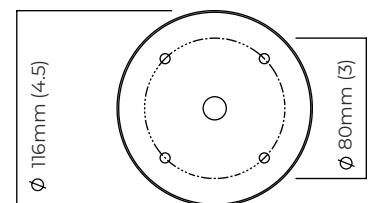

### DIMENSIONS (body of fixture)

Ø 300 x 280 mm (dia x h)

### DIMENSIONS (body of fixture)

ø 200 x 200 mm (dia x h)

### CEILING / WALL PLATE

round ceiling rose - ø 116 x 25 mm (dia x h)

### VIEW ON WEBSITE

mounting plate dimensions

DALI converter dimensions

\*Diagrams are not to scale.