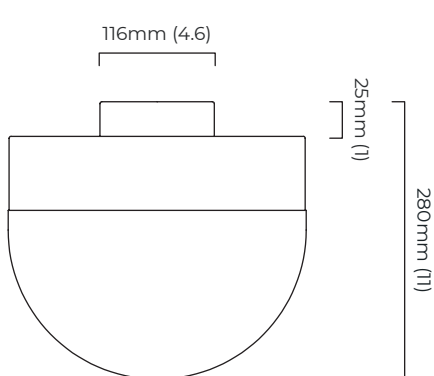

LUCID CEILING / WALL FLUSH 300

FINISH

antique bronze with honed alabaster
bronze with honed alabaster
satin brass with honed alabaster
silvered oxidised brass with honed alabaster

DIMENSIONS (body of fixture)

Ø 300 x 280 mm (dia x h)

WEIGHT

9kg (19.8lbs)

ILLUMINATION

220-240v - 1 x E27 - 8w 2700k LED ONLY
110-130v - 1 x E26 - 6.5w 2700k LED ONLY

DIMMING

dimnable bulb required
trailing edge dimmable / phase cut (rotary dimmer) - standard
DALI option available (220-240v only)

CEILING ROSE / PLATE

round ceiling rose - Ø 116 x 25 mm (dia x h)

CERTIFICATION

VIEW ON WEBSITE

*Diagrams are not to scale.