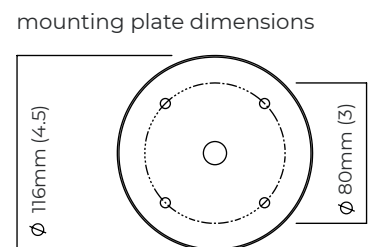

LUCID CEILING / WALL FLUSH 300

FINISH

antique bronze with honed alabaster
bronze with honed alabaster
satin brass with honed alabaster
silvered oxidised brass with honed alabaster

DIMENSIONS (body of fixture)

Ø 300 x 280 mm (dia x h)

WEIGHT

9kg (19.8lbs)

ILLUMINATION

220-240v - 1 x E27 - 8w 2700k LED ONLY
110-130v - 1 x E26 - 6.5w 2700k LED ONLY

DIMMING

dimnable bulb required
trailing edge dimmable / phase cut (rotary dimmer) - standard
DALI option available (220-240v only)

CEILING ROSE / PLATE

round ceiling rose - Ø 116 x 25 mm (dia x h)

CERTIFICATION

VIEW ON WEBSITE

*Diagrams are not to scale.