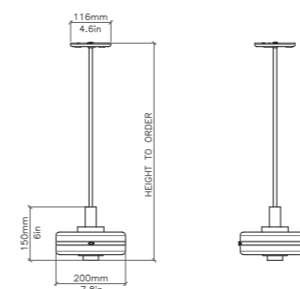

LINE DRAWINGS