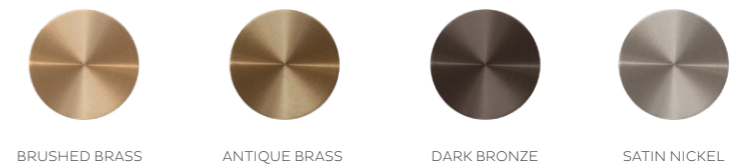

HISTORY

Bert Frank is an award-winning British lighting brand founded by designer, Robbie Llewellyn and manufacturing specialist, Adam Yeats, who share a passion for life-enhancing design and a deep respect for the heritage of British engineering.

We remain committed to celebrating British craftsmanship and quality and to this day, we still manufacture and assemble every product exclusively in the UK from our factory in Birmingham, by combining traditional manufacturing methods with cutting-edge technology and the highest-quality materials.

Bert Frank's mission is to draw on influences from industrial hallmarks, art deco forms and mid-century design sensibilities, to create expressive lighting that honours the legacy of British design through their enduring quality, built to last a lifetime.

FINISHES

A curated selection of finishes, colours, and textures is available for all elements of the lighting pieces, offering endless possibilities to complement any interior design scheme. These options allow for complete creative freedom, enabling each piece to be customised to reflect the distinct aesthetic of a project.

SOLID BRASS METALWORK