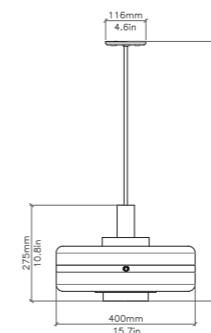

IP RATING

IP20 rated

LIGHT SOURCE

8.5W | E27 bulb (not supplied) | 110V/240V

DIMENSIONS

H to order | W 400mm
H to order | W 15.7in
8.5kg | 18.7lbs

CEILING CANOPY

Round ceiling canopy
H 20mm | Ø 116mm
H 0.8in | Ø 4.6in

SUSPENSION

Custom length brass drop rod supplied
Length to be specified upon order

FINISHES

BRUSHED BRASS

ANTIQUE BRASS

DARK BRONZE

SATIN NICKEL

LINE DRAWINGS