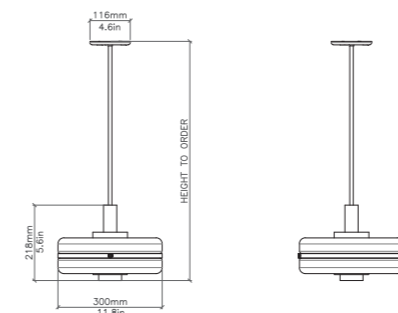

LINE DRAWINGS