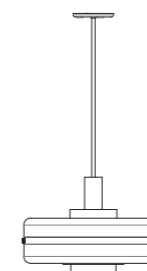

H 20mm | Ø 116mm
H 0.8in | Ø 4.6in

SUSPENSION

Adjustable 2000mm fabric cord provided
Drop rod available upon request.

FINISHES

BRUSHED BRASS

ANTIQUE BRASS

DARK BRONZE

SATIN NICKEL

IP RATING

IP20 rated

LIGHT SOURCE

8.5W | E27 bulb (not supplied) | 110V/240V

DIMENSIONS

H to order | W 400mm
H to order | W 15.7in
8.5kg | 18.7lbs

CEILING CANOPY

Round ceiling canopy
H 20mm | Ø 116mm
H 0.8in | Ø 4.6in

SUSPENSION

Custom length brass drop rod supplied
Length to be specified upon order

FINISHES

BRUSHED BRASS

ANTIQUE BRASS

DARK BRONZE

SATIN NICKEL

LINE DRAWINGS