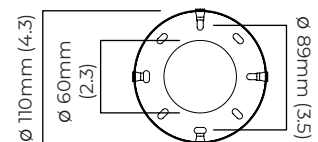

mounting plate dimensions