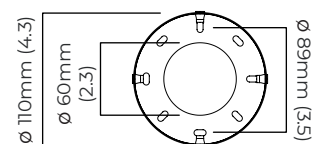

mounting plate dimensions