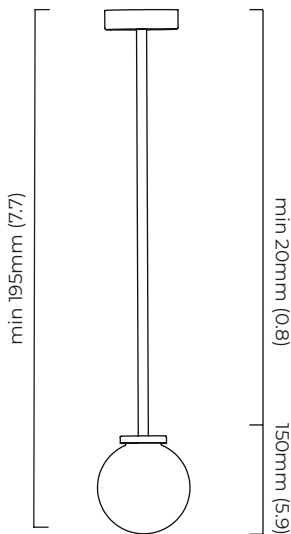

### DIMENSIONS (body of fixture)

ø 120 x 150 mm (dia x h)

### CEILING ROSE / PLATE

round ceiling rose - ø 116 x 25 mm (dia x h)

### VIEW ON WEBSITE

mounting plate dimensions

\*Diagrams are not to scale.