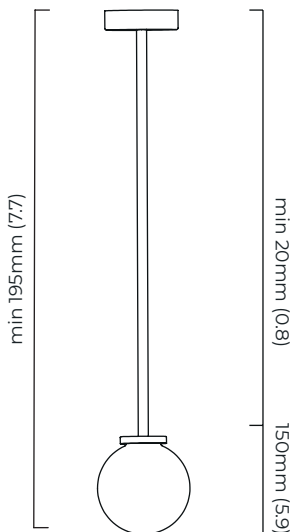

### DIMENSIONS (body of fixture)

ø 120 x 150 mm (dia x h)

### CEILING ROSE / PLATE

round ceiling rose - ø 116 x 25 mm (dia x h)

### VIEW ON WEBSITE

mounting plate dimensions

\*Diagrams are not to scale.