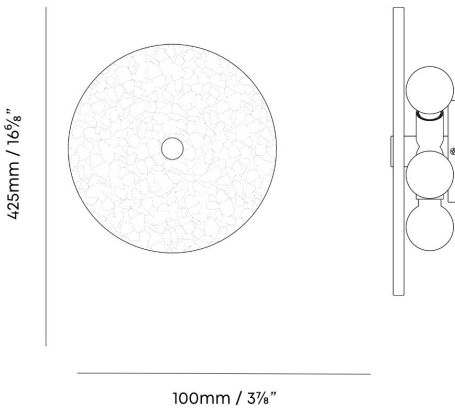

UK/EU MAGMA WALL AND FLUSH LIGHT (425MM)

tala®

SKU: MGM-WF-425-SB-G70-01-EU

FINISH: BRASS

FIXTURE - PHYSICAL

Dimension:	L 100mm x W 425mm x H 425mm
Number of bulbs:	5
Materials:	Recycled Glass, Brass, Glass
Finish:	Matte finish
Weight:	7.3kg
IP rating:	IP20 - Suitable for dry locations
Base:	E27

FIXTURE - ELECTRICAL

Power:	30W
Voltage:	220-240V~
Frequency:	50/60Hz

BULB

Bulb dimension:	L 70mm x H 106mm
Glass shape:	G70
Materials:	Glass and nickel
Glass finish:	Matte White
Weight:	56g
Max. working temp.:	Max. 40°C
IP rating:	IP54
Power:	6W
Current:	0.03A
Voltage:	220-240V~
Frequency:	50/60Hz
Base:	E27
Power factor:	0.9
Efficiency:	80lm/W
Lifetime:	15000 hrs