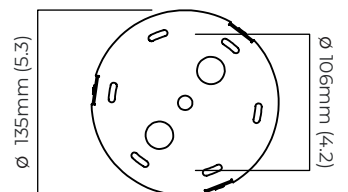

mounting plate dimensions