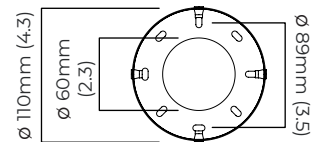

mounting plate dimensions