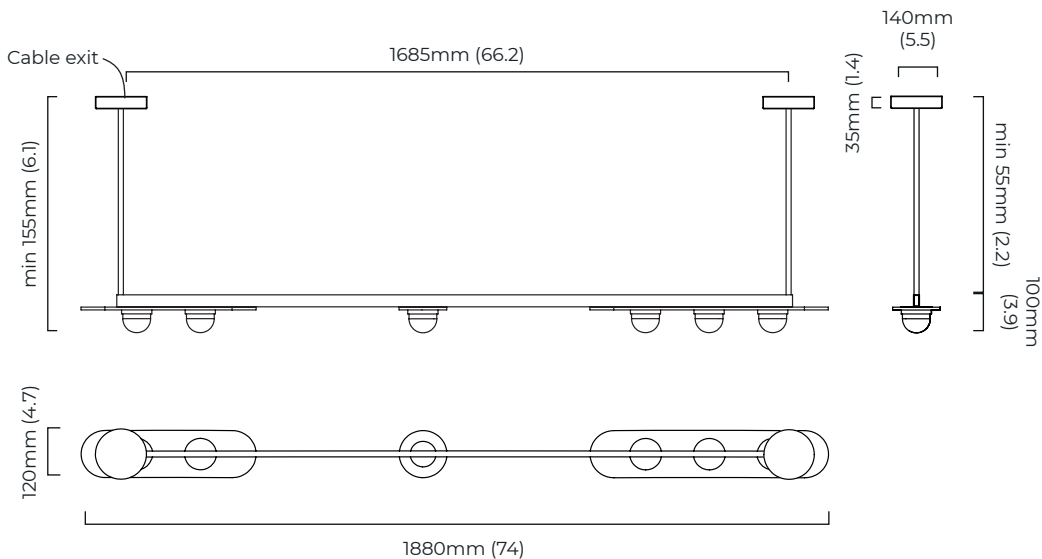

MODULO PENDANT HORIZONTAL - DALI-B

FINISH

antique bronze with smoked kiln cast glass and opal glass
bronze with smoked kiln cast glass and opal glass
satin brass with smoked kiln cast glass and opal glass

DIMENSIONS (body of fixture)

1880 x 120 x 100 mm (w x d x h)

WEIGHT

11kg (24.3lbs)

please ensure ceiling structure is strong enough to support the weight of the light

OVERALL DROP

minimum 155 mm

supplied with 2 x 1000mm drop rod (12.7mm dia) as standard (adjustable on site)

ILLUMINATION

220-240v - integrated mains LED - 27w - 2700k
DALI converter to be installed in the ceiling rose

DIMMING

DALI compatible

CEILING ROSE / PLATE

round ceiling rose - $\varnothing$ 140 x 35 mm (dia x h)

CERTIFICATION

VIEW ON WEBSITE