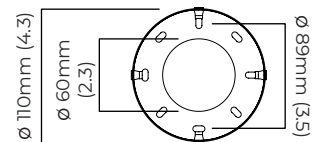

1880 x 120 x 100 mm (w x d x h)

WEIGHT

11kg (24.3lbs)
 please ensure ceiling structure is strong enough to support the weight of the light

OVERALL DROP

minimum 145 mm
 supplied with 2 x 1000mm drop rod (12.7mm dia) as standard
 (adjustable on site)

CEILING ROSE / PLATE

round ceiling rose - \varnothing 116 x 25 mm (dia x h)

CERTIFICATION

VIEW ON WEBSITE

mounting plate dimensions

*Diagrams are not to scale.

MODULO PENDANT HORIZONTAL - DALI-A

FINISH

antique bronze with smoked kiln cast glass and opal glass
 bronze with smoked kiln cast glass and opal glass
 satin brass with smoked kiln cast glass and opal glass

DIMENSIONS (body of fixture)

1880 x 120 x 100 mm (w x d x h)

DIMENSIONS (body of fixture)

1880 x 120 x 100 mm (w x d x h)

WEIGHT

11kg (24.3lbs)

please ensure ceiling structure is strong enough to support the weight of the light

OVERALL DROP

minimum 155 mm

supplied with 2 x 1000mm drop rod (12.7mm dia) as standard (adjustable on site)