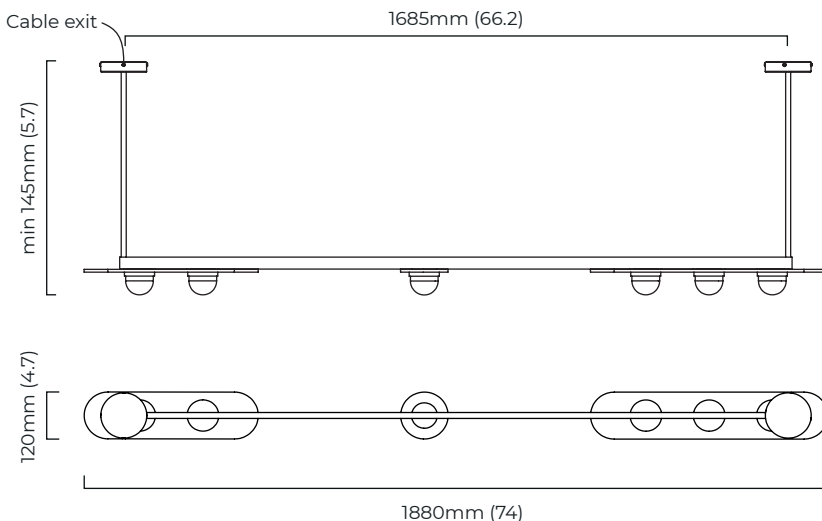

MODULO PENDANT HORIZONTAL - DALI-A

FINISH

antique bronze with smoked kiln cast glass and opal glass
bronze with smoked kiln cast glass and opal glass
satin brass with smoked kiln cast glass and opal glass

DIMENSIONS (body of fixture)

1880 x 120 x 100 mm (w x d x h)

WEIGHT

11kg (24.3lbs)

please ensure ceiling structure is strong enough to support the weight of the light

OVERALL DROP

minimum 145 mm

supplied with 2 x 1000mm drop rod (12.7mm dia) as standard (adjustable on site)

ILLUMINATION

220-240v - integrated mains LED - 27w - 2700k

DALI converter to be installed in the ceiling cavity

DIMMING

DALI compatible

CEILING ROSE / PLATE

round ceiling rose - $\varnothing$ 116 x 25 mm (dia x h)

CERTIFICATION

VIEW ON WEBSITE