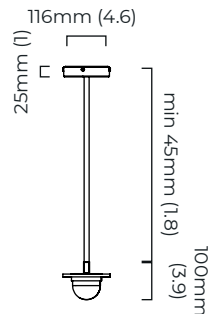

1880 x 120 x 100 mm (w x d x h)

WEIGHT

11kg (24.3lbs)
 please ensure ceiling structure is strong enough to support the weight of the light

OVERALL DROP

minimum 145 mm
 supplied with 2 x 1000mm drop rod (12.7mm dia) as standard
 (adjustable on site)

CEILING ROSE / PLATE

round ceiling rose - \varnothing 116 x 25 mm (dia x h)

CERTIFICATION

VIEW ON WEBSITE

mounting plate dimensions

*Diagrams are not to scale.

MODULO PENDANT HORIZONTAL - DALI-A

FINISH

antique bronze with smoked kiln cast glass and opal glass
 bronze with smoked kiln cast glass and opal glass
 satin brass with smoked kiln cast glass and opal glass

DIMENSIONS (body of fixture)

1880 x 120 x 100 mm (w x d x h)

DIMENSIONS (body of fixture)

1880 x 120 x 100 mm (w x d x h)

WEIGHT

11kg (24.3lbs)

please ensure ceiling structure is strong enough to support the weight of the light

OVERALL DROP

minimum 155 mm

supplied with 2 x 1000mm drop rod (12.7mm dia) as standard (adjustable on site)