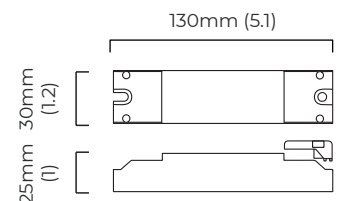

CEILING ROSE / PLATE

round ceiling rose - \varnothing 116 x 25 mm (dia x h)

CERTIFICATION

VIEW ON WEBSITE

mounting plate dimensions

*Diagrams are not to scale.

MODULO PENDANT HORIZONTAL - DALI-A

FINISH

antique bronze with smoked kiln cast glass and opal glass
 bronze with smoked kiln cast glass and opal glass
 satin brass with smoked kiln cast glass and opal glass

DIMENSIONS (body of fixture)

1880 x 120 x 100 mm (w x d x h)

CERTIFICATION

VIEW ON WEBSITE

mounting plate dimensions

DALI converter dimensions

*Diagrams are not to scale.

MODULO PENDANT HORIZONTAL - DALI-B

FINISH

antique bronze with smoked kiln cast glass and opal glass
 bronze with smoked kiln cast glass and opal glass
 satin brass with smoked kiln cast glass and opal glass

DIMENSIONS (body of fixture)

1880 x 120 x 100 mm (w x d x h)

WEIGHT

11kg (24.3lbs)

please ensure ceiling structure is strong enough to support the weight of the light

OVERALL DROP

minimum 155 mm

supplied with 2 x 1000mm drop rod (12.7mm dia) as standard (adjustable on site)