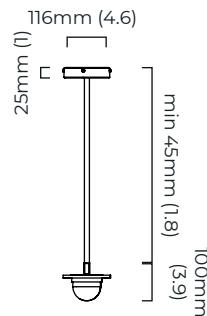

CEILING ROSE / PLATE

round ceiling rose - \varnothing 116 x 25 mm (dia x h)

CERTIFICATION

VIEW ON WEBSITE

mounting plate dimensions

*Diagrams are not to scale.

MODULO PENDANT HORIZONTAL - DALI-A

FINISH

antique bronze with smoked kiln cast glass and opal glass
 bronze with smoked kiln cast glass and opal glass
 satin brass with smoked kiln cast glass and opal glass

DIMENSIONS (body of fixture)

1880 x 120 x 100 mm (w x d x h)

CERTIFICATION

VIEW ON WEBSITE

mounting plate dimensions

DALI converter dimensions

*Diagrams are not to scale.

MODULO PENDANT HORIZONTAL - DALI-B

FINISH

antique bronze with smoked kiln cast glass and opal glass
 bronze with smoked kiln cast glass and opal glass
 satin brass with smoked kiln cast glass and opal glass

DIMENSIONS (body of fixture)

1880 x 120 x 100 mm (w x d x h)

WEIGHT

11kg (24.3lbs)

please ensure ceiling structure is strong enough to support the weight of the light

OVERALL DROP

minimum 155 mm

supplied with 2 x 1000mm drop rod (12.7mm dia) as standard (adjustable on site)