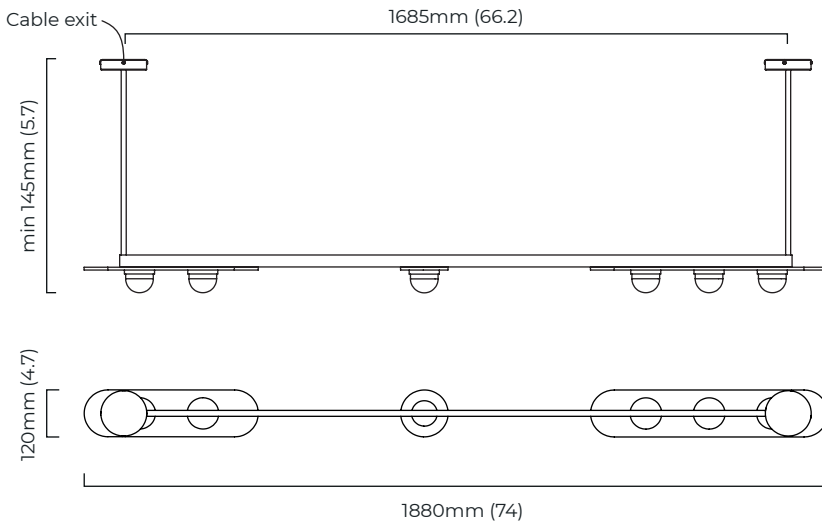

1880 x 120 x 100 mm (w x d x h)

WEIGHT

11kg (24.3lbs)
 please ensure ceiling structure is strong enough to support the weight of the light

OVERALL DROP

minimum 145 mm
 supplied with 2 x 1000mm drop rod (12.7mm dia) as standard
 (adjustable on site)

CEILING ROSE / PLATE

round ceiling rose - \varnothing 116 x 25 mm (dia x h)

CERTIFICATION

VIEW ON WEBSITE

mounting plate dimensions

*Diagrams are not to scale.

MODULO PENDANT HORIZONTAL - DALI-A

FINISH

antique bronze with smoked kiln cast glass and opal glass
 bronze with smoked kiln cast glass and opal glass
 satin brass with smoked kiln cast glass and opal glass

DIMENSIONS (body of fixture)

1880 x 120 x 100 mm (w x d x h)

DIMENSIONS (body of fixture)

1880 x 120 x 100 mm (w x d x h)

WEIGHT

11kg (24.3lbs)

please ensure ceiling structure is strong enough to support the weight of the light

OVERALL DROP

minimum 155 mm

supplied with 2 x 1000mm drop rod (12.7mm dia) as standard (adjustable on site)