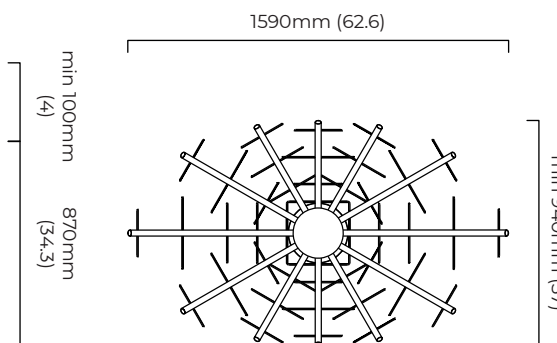

NIMBUS CHANDELIER LARGE

FINISH

antique bronze with handmade fritted glass
 bronze with handmade fritted glass
 satin brass with handmade fritted glass

DIMENSIONS (body of fixture)

1590 x 900 x 870 mm (w x d x h)

WEIGHT

55kg (121.3lbs)
 please ensure ceiling structure is strong enough to support the weight of the light

OVERALL DROP

minimum 970 mm
 supplied with 1000mm drop rod (25.4mm dia) as standard
 (adjustable on site)

CEILING ROSE / PLATE

round ceiling rose - \varnothing 204 x 30 mm (dia x h)

CERTIFICATION

VIEW ON WEBSITE

mounting plate dimensions

*Diagrams are not to scale.

NIMBUS CHANDELIER LARGE - DALI-A

FINISH

antique bronze with handmade fritted glass
 bronze with handmade fritted glass
 satin brass with handmade fritted glass

DIMENSIONS (body of fixture)

1590 x 900 x 870 mm (w x d x h)

WEIGHT

55kg (121.3lbs)

please ensure ceiling structure is strong enough to support the weight of the light