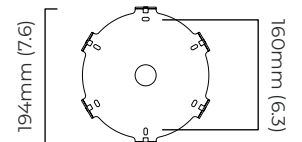

NIMBUS CHANDELIER LARGE

FINISH

antique bronze with handmade fritted glass
 bronze with handmade fritted glass
 satin brass with handmade fritted glass

DIMENSIONS (body of fixture)

1590 x 900 x 870 mm (w x d x h)

CEILING ROSE / PLATE

round ceiling rose - \varnothing 204 x 30 mm (dia x h)

CERTIFICATION

VIEW ON WEBSITE

mounting plate dimensions

*Diagrams are not to scale.

NIMBUS CHANDELIER LARGE - DALI-A

FINISH

antique bronze with handmade fritted glass
 bronze with handmade fritted glass
 satin brass with handmade fritted glass

DIMENSIONS (body of fixture)

1590 x 900 x 870 mm (w x d x h)

WEIGHT

55kg (121.3lbs)

please ensure ceiling structure is strong enough to support the weight of the light