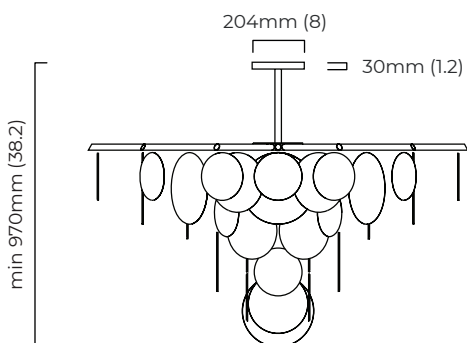

NIMBUS CHANDELIER LARGE

FINISH

antique bronze with handmade fritted glass
 bronze with handmade fritted glass
 satin brass with handmade fritted glass

DIMENSIONS (body of fixture)

1590 x 900 x 870 mm (w x d x h)

WEIGHT

55kg (121.3lbs)
 please ensure ceiling structure is strong enough to support the weight of the light

OVERALL DROP

minimum 970 mm
 supplied with 1000mm drop rod (25.4mm dia) as standard
 (adjustable on site)

CEILING ROSE / PLATE

round ceiling rose - \varnothing 204 x 30 mm (dia x h)

CERTIFICATION

VIEW ON WEBSITE

mounting plate dimensions

*Diagrams are not to scale.

NIMBUS CHANDELIER LARGE - DALI-A

FINISH

antique bronze with handmade fritted glass
 bronze with handmade fritted glass
 satin brass with handmade fritted glass

DIMENSIONS (body of fixture)

1590 x 900 x 870 mm (w x d x h)

WEIGHT

55kg (121.3lbs)

please ensure ceiling structure is strong enough to support the weight of the light