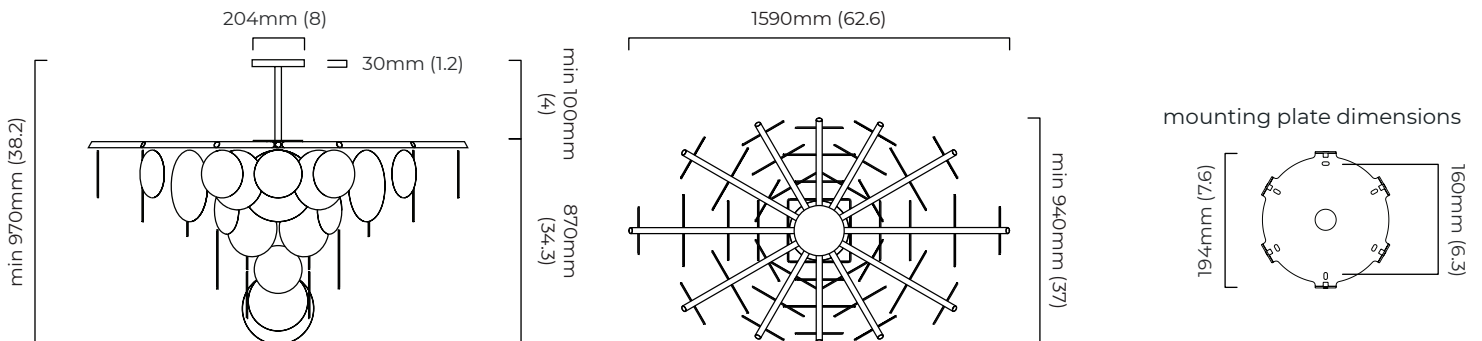

CEILING ROSE / PLATE

round ceiling rose - \varnothing 204 x 30 mm (dia x h)

CERTIFICATION

VIEW ON WEBSITE

mounting plate dimensions

*Diagrams are not to scale.

NIMBUS CHANDELIER LARGE - DALI-A

FINISH

antique bronze with handmade fritted glass
 bronze with handmade fritted glass
 satin brass with handmade fritted glass

DIMENSIONS (body of fixture)

1590 x 900 x 870 mm (w x d x h)

WEIGHT

55kg (121.3lbs)

please ensure ceiling structure is strong enough to support the weight of the light

OVERALL DROP

minimum 970 mm

supplied with 1000mm drop rod (25.4mm dia) as standard (adjustable on site)

ILLUMINATION

220-240v - 8 x E27 - 60w max (or 8w LED 2700k)

DALI converter to be installed in the ceiling rose

DIMMING

dimnable bulb required

DALI compatible

CEILING ROSE / PLATE

round ceiling rose - \varnothing 204 x 30 mm (dia x h)

CERTIFICATION

VIEW ON WEBSITE

*Diagrams are not to scale.