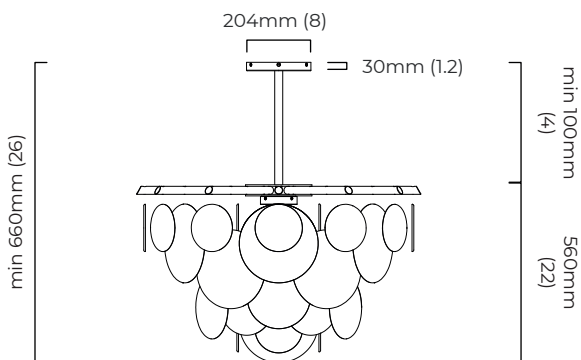

NIMBUS CHANDELIER ROUND MEDIUM

FINISH

antique bronze with handmade fritted glass
 bronze with handmade fritted glass
 satin brass with handmade fritted glass

DIMENSIONS (body of fixture)

ø 900 x 560 mm (dia x h)

WEIGHT

38kg (83.8lbs)
 please ensure ceiling structure is strong enough to support the weight of the light

OVERALL DROP

minimum 660 mm
 supplied with 1000mm drop rod (25.4mm dia) as standard
 (adjustable on site)

CEILING ROSE / PLATE

round ceiling rose - ø 204 x 30 mm (dia x h)

CERTIFICATION

VIEW ON WEBSITE

mounting plate dimensions

*Diagrams are not to scale.

NIMBUS CHANDELIER ROUND MEDIUM - DALI-A

FINISH

antique bronze with handmade fritted glass
 bronze with handmade fritted glass
 satin brass with handmade fritted glass

DIMENSIONS (body of fixture)

ø 900 x 560 mm (dia x h)

WEIGHT

38kg (83.8lbs)
 please ensure ceiling structure is strong enough to support the weight of the light