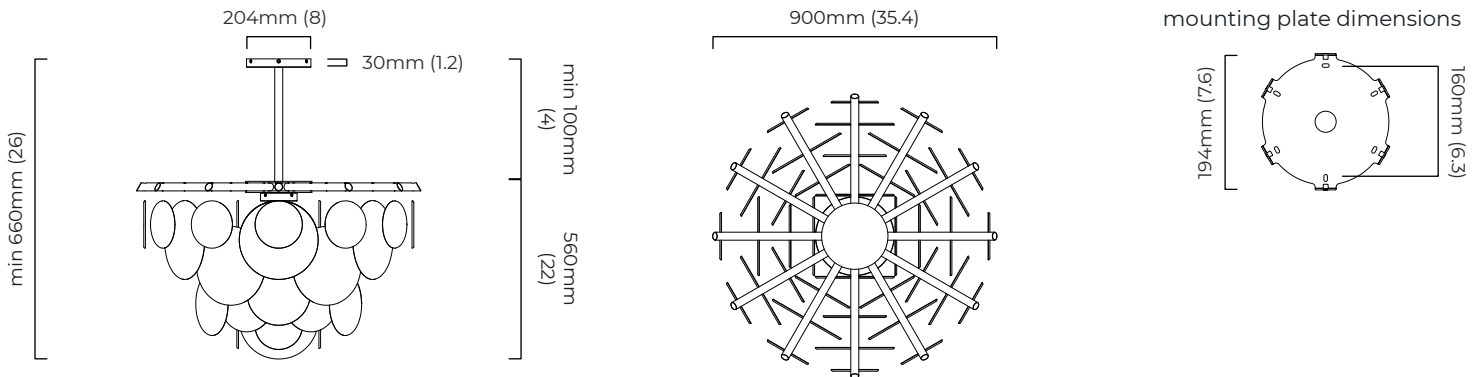

CEILING ROSE / PLATE

round ceiling rose - ø 204 x 30 mm (dia x h)

CERTIFICATION

VIEW ON WEBSITE

mounting plate dimensions

*Diagrams are not to scale.

NIMBUS CHANDELIER ROUND MEDIUM - DALI-A

FINISH

antique bronze with handmade fritted glass
 bronze with handmade fritted glass
 satin brass with handmade fritted glass

DIMENSIONS (body of fixture)

ø 900 x 560 mm (dia x h)

WEIGHT

38kg (83.8lbs)
 please ensure ceiling structure is strong enough to support the weight of the light

OVERALL DROP

minimum 660 mm
 supplied with 1000mm drop rod (25.4mm dia) as standard
 (adjustable on site)

ILLUMINATION

220-240v - 4 x E14 - 25w max (or 4.5w LED 2700k)
 DALI converter to be installed in the ceiling rose

DIMMING

dimnable bulb required
 DALI compatible

CEILING ROSE / PLATE

round ceiling rose - ø 204 x 30 mm (dia x h)

CERTIFICATION

VIEW ON WEBSITE

*Diagrams are not to scale.

NIMBUS CHANDELIER ROUND MEDIUM