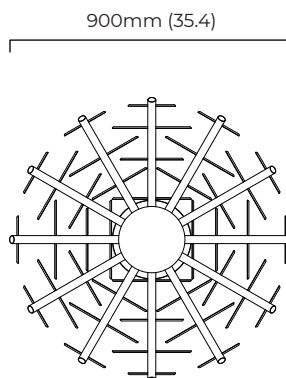

NIMBUS CHANDELIER ROUND MEDIUM

FINISH

antique bronze with handmade fritted glass
 bronze with handmade fritted glass
 satin brass with handmade fritted glass

DIMENSIONS (body of fixture)

ø 900 x 560 mm (dia x h)

WEIGHT

38kg (83.8lbs)
 please ensure ceiling structure is strong enough to support the weight of the light

OVERALL DROP

minimum 660 mm
 supplied with 1000mm drop rod (25.4mm dia) as standard
 (adjustable on site)

CEILING ROSE / PLATE

round ceiling rose - ø 204 x 30 mm (dia x h)

CERTIFICATION

VIEW ON WEBSITE

mounting plate dimensions

*Diagrams are not to scale.

NIMBUS CHANDELIER ROUND MEDIUM - DALI-A

FINISH

antique bronze with handmade fritted glass
 bronze with handmade fritted glass
 satin brass with handmade fritted glass

DIMENSIONS (body of fixture)

ø 900 x 560 mm (dia x h)

WEIGHT

38kg (83.8lbs)
 please ensure ceiling structure is strong enough to support the weight of the light