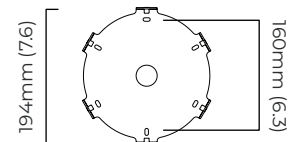

NIMBUS CHANDELIER ROUND MEDIUM

FINISH

antique bronze with handmade fritted glass
 bronze with handmade fritted glass
 satin brass with handmade fritted glass

DIMENSIONS (body of fixture)

ø 900 x 560 mm (dia x h)

CEILING ROSE / PLATE

round ceiling rose - ø 204 x 30 mm (dia x h)

CERTIFICATION

VIEW ON WEBSITE

mounting plate dimensions

*Diagrams are not to scale.

NIMBUS CHANDELIER ROUND MEDIUM - DALI-A

FINISH

antique bronze with handmade fritted glass
 bronze with handmade fritted glass
 satin brass with handmade fritted glass

DIMENSIONS (body of fixture)

ø 900 x 560 mm (dia x h)

WEIGHT

38kg (83.8lbs)
 please ensure ceiling structure is strong enough to support the weight of the light

OVERALL DROP

minimum 660 mm
 supplied with 1000mm drop rod (25.4mm dia) as standard
 (adjustable on site)

ILLUMINATION

220-240v - 4 x E14 - 25w max (or 4.5w LED 2700k)
 DALI converter to be installed in the ceiling rose