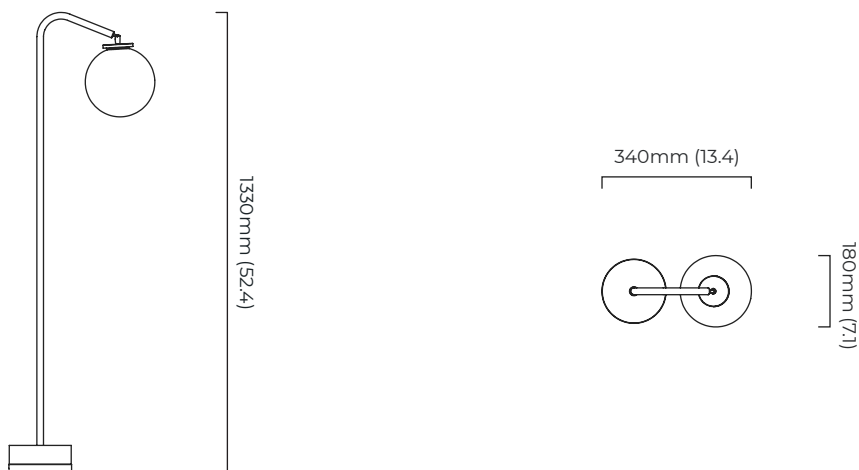

OSCAR FLOOR

FINISH

bronze with shiny opal glass
bronze with satin brass details and shiny opal glass
satin brass with shiny opal glass

DIMENSIONS (body of fixture)

340 x 180 x 1330 mm (w x d x h)

WEIGHT

9kg (19.8lbs)

*Diagrams are not to scale.

OSCAR FLOOR

SKU NUMBER	FINISH DESCRIPTION	VOLTAGE
OSCFLOBZBZOG-240D	bronze with shiny opal glass - 240v 5 amp plug	220 - 240V
OSCFLOBZBZOG-240I	bronze with shiny opal glass - 240v AU plug	220 - 240V
OSCFLOBZBZOG-240F	bronze with shiny opal glass - 240v EU plug	220 - 240V
OSCFLOBZBZOG-240J	bronze with shiny opal glass - 240v swiss plug	220 - 240V
OSCFLOBZBZOG-240G	bronze with shiny opal glass - 240v UK plug	220 - 240V
OSCFLOBZSBOG-240D	bronze with satin brass details and shiny opal glass - 240v 5 amp plug	220 - 240V
OSCFLOBZSBOG-240I	bronze with satin brass details and shiny opal glass - 240v AU plug	220 - 240V
OSCFLOBZSBOG-240F	bronze with satin brass details and shiny opal glass - 240v EU plug	220 - 240V
OSCFLOBZSBOG-240J	bronze with satin brass details and shiny opal glass - 240v swiss plug	220 - 240V
OSCFLOBZSBOG-240G	bronze with satin brass details and shiny opal glass - 240v UK plug	220 - 240V
OSCFLOSBSBOG-240D	satin brass with shiny opal glass - 240v 5 amp plug	220 - 240V
OSCFLOSBSBOG-240I	satin brass with shiny opal glass - 240v AU plug	220 - 240V
OSCFLOSBSBOG-240F	satin brass with shiny opal glass - 240v EU plug	220 - 240V
OSCFLOSBSBOG-240J	satin brass with shiny opal glass - 240v swiss plug	220 - 240V
OSCFLOSBSBOG-240G	satin brass with shiny opal glass - 240v UK plug	220 - 240V
OSCFLOBZBZOG-110A	bronze with shiny opal glass - 110v US plug	110 - 130V
OSCFLOBZSBOG-110A	bronze with satin brass details and shiny opal glass - 110v US plug	110 - 130V
OSCFLOSBSBOG-110A	satin brass with shiny opal glass - 110v US plug	110 - 130V