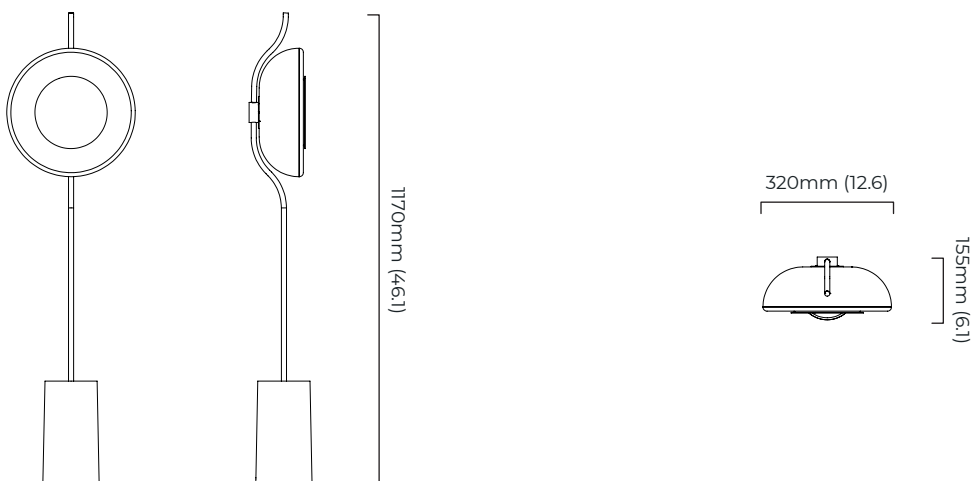

PENDULUM FLOOR

FINISH

bronze with smoked glass and nero marquina marble
satin brass with smoked glass and nero marquina marble

DIMENSIONS (body of fixture)

320 x 155 x 1170 mm (w x d x h)

WEIGHT

14kg (30.9lbs)

FLEX

2500mm cordset with black flex and inline dimmer

ILLUMINATION

integrated LED - dimmable - 8w - 2700k

CERTIFICATION

VIEW ON WEBSITE

*Diagrams are not to scale.

PENDULUM FLOOR

SKU NUMBER	FINISH DESCRIPTION	VOLTAGE
PENFLOBZSGNM-240D	bronze with smoked glass and nero marquina marble - 240v 5 amp plug	220 - 240V
PENFLOBZSGNM-240I	bronze with smoked glass and nero marquina marble - 240v AU plug	220 - 240V
PENFLOBZSGNM-240F	bronze with smoked glass and nero marquina marble - 240v EU plug	220 - 240V
PENFLOBZSGNM-240J	bronze with smoked glass and nero marquina marble - 240v swiss plug	220 - 240V
PENFLOBZSGNM-240G	bronze with smoked glass and nero marquina marble - 240v UK plug	220 - 240V
PENFLOSBSGNM-240D	satın brass with smoked glass and nero marquina marble - 240v 5 amp plug	220 - 240V
PENFLOSBSGNM-240I	satın brass with smoked glass and nero marquina marble - 240v AU plug	220 - 240V
PENFLOSBSGNM-240F	satın brass with smoked glass and nero marquina marble - 240v EU plug	220 - 240V
PENFLOSBSGNM-240J	satın brass with smoked glass and nero marquina marble - 240v swiss plug	220 - 240V
PENFLOSBSGNM-240G	satın brass with smoked glass and nero marquina marble - 240v UK plug	220 - 240V
PENFLOBZSGNM-110A	bronze with smoked glass and nero marquina marble - 110v US plug	110 - 130V
PENFLOSBSGNM-110A	satın brass with smoked glass and nero marquina marble - 110v US plug	110 - 130V