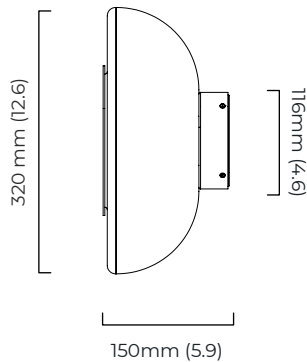

PENDULUM WALL

FINISH

bronze with smoked glass
satin brass with smoked glass

DIMENSIONS (body of fixture)

ø 320 x 150 mm (dia x d)

WEIGHT

5kg (11lbs)

ILLUMINATION

CERTIFICATION

VIEW ON WEBSITE

mounting plate dimensions

*Diagrams are not to scale.

PENDULUM WALL - DALI-A

FINISH

bronze with smoked glass
satin brass with smoked glass

DIMENSIONS (body of fixture)

ø 320 x 150 mm (dia x d)

WEIGHT

5kg (11lbs)

ILLUMINATION

220-240v - integrated LED - 8w - 2700k
DALI LED driver to be installed in the wall/ceiling cavity
drivers must be installed up to 20 meters from the body of the light

*Diagrams are not to scale.

PENDULUM WALL - DALI-B

FINISH

bronze with smoked glass
satin brass with smoked glass

DIMENSIONS (body of fixture)

ø 320 x 150 mm (dia x d)

WEIGHT

5kg (11lbs)