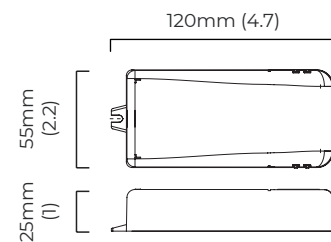

PENDULUM WALL

FINISH

bronze with smoked glass
satin brass with smoked glass

DIMENSIONS (body of fixture)

ø 320 x 150 mm (dia x d)

WEIGHT

5kg (11lbs)

ILLUMINATION

ø 320 x 150 mm (dia x d)

WEIGHT

5kg (11lbs)

ILLUMINATION

220-240v - integrated LED - 8w - 2700k
DALI LED driver to be installed in the wall/ceiling cavity
drivers must be installed up to 20 meters from the body of the light

DIMMING

DALI compatible

WALL ROSE / PLATE

rectangular wall box - ø 116 x 35 mm (dia x d)

CERTIFICATION

VIEW ON WEBSITE

mounting plate dimensions

LED driver dimensions

*Diagrams are not to scale.

PENDULUM WALL - DALI-B

FINISH

bronze with smoked glass
satin brass with smoked glass

DIMENSIONS (body of fixture)

ø 320 x 150 mm (dia x d)

WEIGHT

5kg (11lbs)