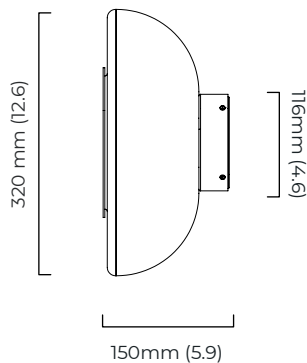

PENDULUM WALL

FINISH

bronze with smoked glass
satin brass with smoked glass

DIMENSIONS (body of fixture)

ø 320 x 150 mm (dia x d)

WEIGHT

5kg (11lbs)

ILLUMINATION

ø 320 x 150 mm (dia x d)

WEIGHT

5kg (11lbs)

ILLUMINATION

220-240v - integrated LED - 8w - 2700k
DALI LED driver to be installed in the wall/ceiling cavity
drivers must be installed up to 20 meters from the body of the light

DIMMING

DALI compatible

WALL ROSE / PLATE

rectangular wall box - ø 116 x 35 mm (dia x d)

CERTIFICATION

VIEW ON WEBSITE

mounting plate dimensions

LED driver dimensions

*Diagrams are not to scale.

PENDULUM WALL - DALI-B

FINISH

bronze with smoked glass
satin brass with smoked glass

DIMENSIONS (body of fixture)

ø 320 x 150 mm (dia x d)

WEIGHT

5kg (11lbs)