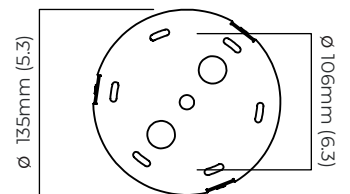

mounting plate dimensions