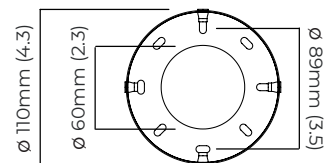

ø 320 x 150 mm (dia x d)

WEIGHT

5kg (11lbs)

ILLUMINATION

220-240v - integrated LED - 8w - 2700k
DALI LED driver to be installed in the wall/ceiling cavity
drivers must be installed up to 20 meters from the body of the light

DIMMING

DALI compatible

WALL ROSE / PLATE

rectangular wall box - ø 116 x 35 mm (dia x d)

CERTIFICATION

VIEW ON WEBSITE

mounting plate dimensions

LED driver dimensions

*Diagrams are not to scale.

PENDULUM WALL - DALI-B

FINISH

bronze with smoked glass
satin brass with smoked glass

DIMENSIONS (body of fixture)

ø 320 x 150 mm (dia x d)

WEIGHT

5kg (11lbs)