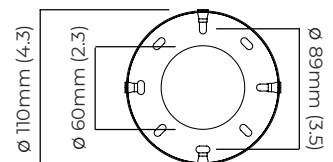

PENDULUM WALL

FINISH

bronze with smoked glass
satin brass with smoked glass

DIMENSIONS (body of fixture)

ø 320 x 150 mm (dia x d)

WEIGHT

5kg (11lbs)

ILLUMINATION

trailing edge dimmable / phase cut (rotary dimmer) - standard
DALI option available (220-240v only)
0/1-10v (220-240v or 110-130v) - on request

WALL ROSE / PLATE

rectangular wall box - ø 116 x 35 mm (dia x d)

CERTIFICATION

VIEW ON WEBSITE

mounting plate dimensions

*Diagrams are not to scale.

PENDULUM WALL - DALI-A

FINISH

bronze with smoked glass
satin brass with smoked glass

DIMENSIONS (body of fixture)

*Diagrams are not to scale.

PENDULUM WALL - DALI-B

FINISH

bronze with smoked glass
satin brass with smoked glass

DIMENSIONS (body of fixture)

ø 320 x 150 mm (dia x d)

WEIGHT

5kg (11lbs)