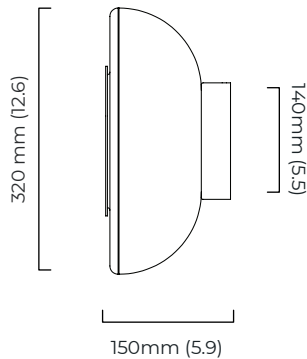

PENDULUM WALL

FINISH

bronze with smoked glass
satin brass with smoked glass

DIMENSIONS (body of fixture)

ø 320 x 150 mm (dia x d)

WEIGHT

5kg (11lbs)

ILLUMINATION

DIMMING

DALI compatible

WALL ROSE / PLATE

rectangular wall box - ø 116 x 35 mm (dia x d)

CERTIFICATION

VIEW ON WEBSITE

mounting plate dimensions

LED driver dimensions

*Diagrams are not to scale.

PENDULUM WALL - DALI-B

FINISH

bronze with smoked glass
satin brass with smoked glass

DIMENSIONS (body of fixture)

ø 320 x 150 mm (dia x d)

WEIGHT

5kg (11lbs)

VIEW ON WEBSITE

mounting plate dimensions

*Diagrams are not to scale.

PENDULUM WALL

PENDULUM WALL

SKU NUMBER	FINISH DESCRIPTION	VOLTAGE
PENWAOBZSG-240	bronze with smoked glass	220 - 240V
PENWAOSBSG-240	satın brass with smoked glass	220 - 240V
PENWAOBZSG-110	bronze with smoked glass	110 - 130V
PENWAOSBSG-110	satın brass with smoked glass	110 - 130V