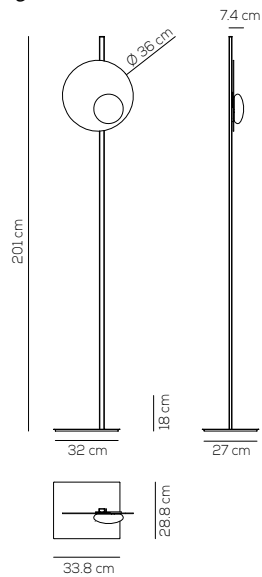

PT KWIC 36

kg 10,1 m³ 0,126

KWIC / DIMMER INCLUDED

Type	Article	Colours	Finishings	Source
PT	KWIC 36	NE intense black	XX	LED 18W - diffused beam 3000K*, 2700K, 3500K upon request
		BR transparent bronze		
		BC white		