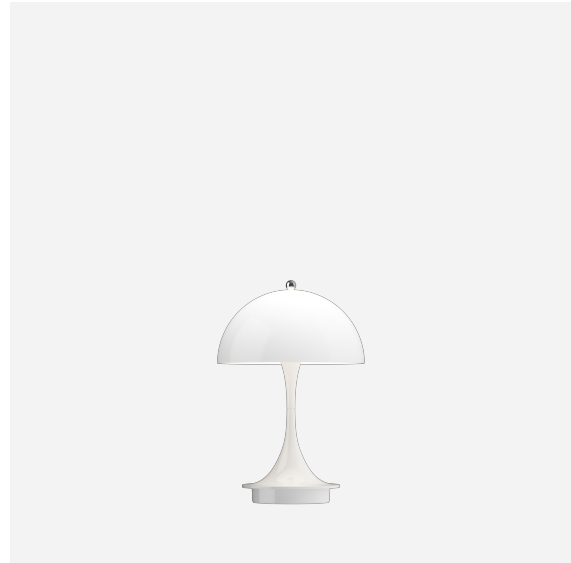

PANTHELLA 160 PORTABLE LAMP

This portable table lamp emits a glare-free, soft, and comfortable light. The metal shade variants reflects the light downwards and provides pleasant illumination created by the inner white painted shade and the reflection from the trumpet-shaped stem. The opal acrylic variants provides gentle illumination and subtle ambience due to the transparency and the reflection of the downward light on the inner side of the shade.

Verner Panton

Verner Panton (1926-1998) is famous for his inspirational and colorful personality. A unique person with a special sense for color, shape, light function and space. Over the course of his career, Panton introduced a series of modern lamps with personalities unlike any of his Scandinavian contemporaries.

Finish

Opal shades in White, Blue Grey, Indigo, Pale Blue, Pale Rose and Beige. Opaque shades in Black, Coral, Orange, Yellow, Brass Metallised and High Lustre Chrome.

Materials

Opal shade: Injection moulded polymer. Opaque shade: Injection moulded opaque recycled polymer. Base: Injection moulded recycled polymer.

Design

Verner Panton

Weight

Min: 0.44 kg Max: 0.44 kg

Finish

Brass metallised, Chrome opal beige, Chrome opal blue grey, High lustre chrome plated, Opal beige, Opal pale blue, Opal pale rose, Opal white, Opaque black, Opaque coral, Opaque indigo blue, Opaque orange, Opaque yellow