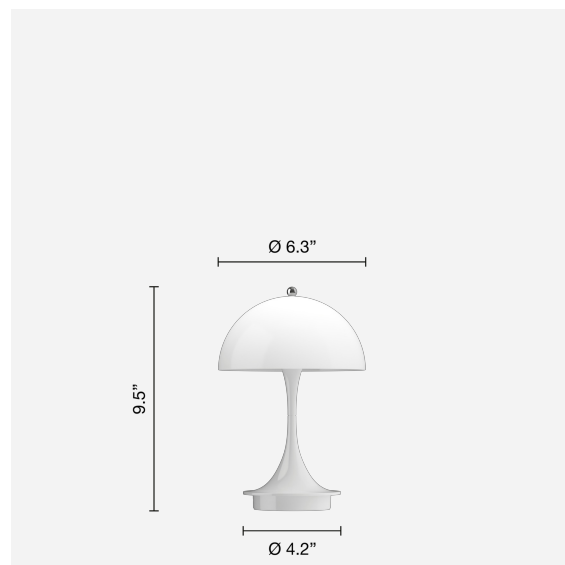

PANTHELLA 160 PORTABLE LAMP

This portable table lamp emits a glare-free, soft, and comfortable light. The metal shade variants reflects the light downwards and provides pleasant illumination created by the inner white painted shade and the reflection from the trumpet-shaped stem. The opal acrylic variants provides gentle illumination and subtle ambience due to the transparency and the reflection of the downward light on the inner side of the shade.

Sizes and weights

width x Height x Length (mm) | 160 x 241 x 160 Max 0.4 kg

Class

Ingress protection IP44. Electric shock protection III.

Information

Please note that Panthella Portable comes with a USB cable but without adapter. Separate USB adapter is available as accessory.

Design

Verner Panton

Weight

Min: 0.44 kg Max: 0.44 kg

Finish

Brass metallised, Chrome opal beige, Chrome opal blue grey, High lustre chrome plated, Opal beige, Opal pale blue, Opal pale rose, Opal white, Opaque black, Opaque coral, Opaque indigo blue, Opaque orange, Opaque yellow