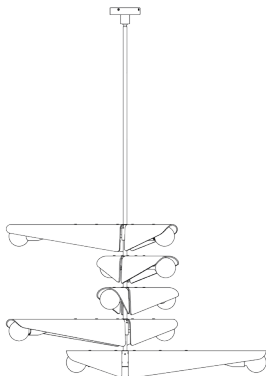

UK/EU SYCAMORE CHANDELIER 5 TIERS IN DUSK PINK

tala®

SKU: SYCM-5TIER-CDL-DP-01-EU

FINISH: BRASS

FIXTURE - PHYSICAL

Pendant dimension:	L 1400mm x W 1400mm x H 1860mm
Ceiling rose dimension:	L 150mm x W 150mm x H 40mm
Cable length:	5m
Number of bulbs:	10
Materials:	Solid Brass and Glass
Finish:	Brushed Brass
Weight:	22kg
IP rating:	IP20 - Suitable for dry locations
Base:	E27

FIXTURE - ELECTRICAL

Power:	42W
Voltage:	220-240V~
Frequency:	50/60Hz

BULB

Bulb dimension:	L 100mm x H 133mm
Glass shape:	G100
Materials:	Glass and nickel
Glass finish:	Matte White
Weight:	122g
Max. working temp.:	40 °C
IP rating:	IP54
Power:	7W
Current:	0.03A
Voltage:	220-240V~
Frequency:	50/60Hz
Base:	E27

ILLUMINATION PER BULB

CCT:	2000-2800K
Lumens:	600lm
Incand equiv:	48W
Flicker:	<5%
Beam angle:	360°
Light source:	LED
CRI:	95Ra
R9:	65
TM30-Rg:	100
TM30-Rf:	90

WARRANTY 2 years

EAN 5061046293660

Tala Energy Ltd. 25b Vyner Street,
London, E2 9DG, United Kingdom

Tala Europe B.V. Bertus Aafjeshove 40
Nieuwegein 3437 JN

tala.co.uk | hello@tala.co.uk | +44 7700 170343