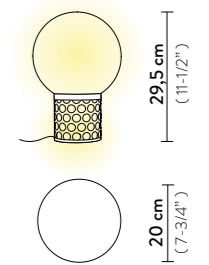

Packaging: 24 x 24 x h. 41 cm

FINISH	PRODUCT CODE	EAN CODE	DETAILS
 GOLD	ATSTM00GLP00000000EU MEDIUM	8024727096353	Handfinished sphere 
	ATSTS00GLP00000000EU SMALL	8024727096452	

 PEWTER	ATSTM00PWP00000000EU MEDIUM	8024727096407	Handfinished sphere 
	ATSTS00PWP00000000EU SMALL	8024727096506	

Packaging: 12,99 x 13,39 x h. 18,5 in

FINISH	PRODUCT CODE	EAN CODE	CANOPY DETAILS
 GOLD	ATSSM00GLP01T00000US	8024727096315	Ø 4,72 x h. 1,26 in 
	ACCESSORIES 6M CABLE KIT		

 PEWTER	ATSSM00PWP01T00000US	8024727096322	Ø 4,72 x h. 1,26 in 
	ACCESSORIES 6M CABLE KIT		

ATMOSFERA TABLE SMALL

Light Source: 2 X 6W G9 LED Filament Bulbs

Dimmable: not dimmable

Materials: Methacrylate, Goldflex®, Lentiflex®

With: hand finished sphere, two position light switch

Weight: net 1,54 lbs - gross 3,31 lbs

Packaging: 9,45 x 9,45 x h. 16,14 in

FINISH	PRODUCT CODE	EAN CODE	DETAILS
 GOLD	ATSTM00GLP00000000US MEDIUM	8024727096346	Handfinished sphere 
	ATSTS00GLP00000000US SMALL	8024727096445	

 PEWTER	ATSTM00PWP00000000US MEDIUM	8024727096391	Handfinished sphere 
	ATSTS00PWP00000000US SMALL		