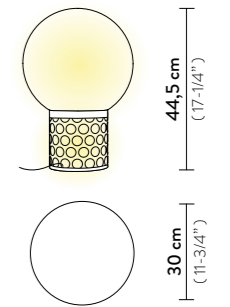

FINISH	PRODUCT CODE	EAN CODE	CANOPY DETAILS
 GOLD	ATSSM00GLP01T00000EU	8024727096278	Ø 12 x h. 3,2 cm 
	ACCESSORIES 6M CABLE KIT (must be ordered with lamp)		

 PEWTER	ATSSM00PWP01T00000EU	8024727096285	Ø 12 x h. 3,2 cm 
	ACCESSORIES 6M CABLE KIT (must be ordered with lamp)		

Packaging: 24 x 24 x h. 41 cm

FINISH	PRODUCT CODE	EAN CODE	DETAILS
 GOLD	ATSTM00GLP00000000EU MEDIUM	8024727096353	Handfinished sphere 
	ATSTS00GLP00000000EU SMALL	8024727096452	

 PEWTER	ATSTM00PWP00000000EU MEDIUM	8024727096407	Handfinished sphere 
	ATSTS00PWP00000000EU SMALL	8024727096506	

ATMOSFERA TABLE MEDIUM

Light Source: 2 X 12W E26 LED Filament Bulbs

Dimmable: not dimmable

Materials: Methacrylate, Goldflex®, Lentiflex®

With: hand finished sphere, two position light switch

Weight: net 2,2 lbs - gross 4,85 lbs

Packaging: 12,99 x 13,39 x h. 18,5 in

FINISH	PRODUCT CODE	EAN CODE	CANOPY DETAILS
 GOLD	ATSSM00GLP01T00000US	8024727096315	Ø 4,72 x h. 1,26 in 
	ACCESSORIES 6M CABLE KIT		

 PEWTER	ATSSM00PWP01T00000US	8024727096322	Ø 4,72 x h. 1,26 in 
	ACCESSORIES 6M CABLE KIT		