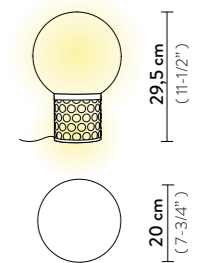

FINISH	PRODUCT CODE	EAN CODE	CANOPY DETAILS
 GOLD	ATSSM00GLP01T00000EU	8024727096278	Ø 12 x h. 3,2 cm 
	ACCESSORIES 6M CABLE KIT (must be ordered with lamp)		

 PEWTER	ATSSM00PWP01T00000EU	8024727096285	Ø 12 x h. 3,2 cm 
	ACCESSORIES 6M CABLE KIT (must be ordered with lamp)		

ATMOSFERA TABLE SMALL

Light Source: 2 X 6W G9 LED Filament Bulbs

Dimmable: not dimmable

Materials: Methacrylate, Goldflex®, Lentiflex®

With: hand finished sphere, two position light switch

Weight: net 0,7 Kg - gross 1,5 Kg

Packaging: 24 x 24 x h. 41 cm

FINISH	PRODUCT CODE	EAN CODE	DETAILS
 GOLD	ATSTM00GLP00000000EU MEDIUM	8024727096353	Handfinished sphere 
	ATSTS00GLP00000000EU SMALL	8024727096452	

 PEWTER	ATSTM00PWP00000000EU MEDIUM	8024727096407	Handfinished sphere 
	ATSTS00PWP00000000EU SMALL	8024727096506	