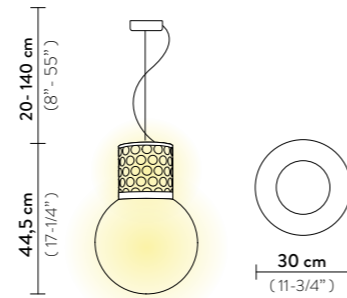

Packaging: 24 x 24 x h. 41 cm

FINISH	PRODUCT CODE	EAN CODE	DETAILS
 GOLD	ATSTM00GLP00000000EU MEDIUM	8024727096353	Handfinished sphere 
	ATSTS00GLP00000000EU SMALL	8024727096452	

 PEWTER	ATSTM00PWP00000000EU MEDIUM	8024727096407	Handfinished sphere 
	ATSTS00PWP00000000EU SMALL	8024727096506	

ATMOSFERA SUSPENSION

Light Source: 2 X 12W E26 LED Filament Bulbs

Dimmable: with dimmable bulbs

Materials: Methacrylate, Goldflex®, Lentiflex®

Weight: net 2,2 lbs - gross 4,85 lbs

Packaging: 12,99 x 13,39 x h. 18,5 in

Packaging: 12,99 x 13,39 x h. 18,5 in

FINISH	PRODUCT CODE	EAN CODE	CANOPY DETAILS
 GOLD	ATSSM00GLP01T00000US	8024727096315	Ø 4,72 x h. 1,26 in 
	ACCESSORIES 6M CABLE KIT		

 PEWTER	ATSSM00PWP01T00000US	8024727096322	Ø 4,72 x h. 1,26 in 
	ACCESSORIES 6M CABLE KIT		