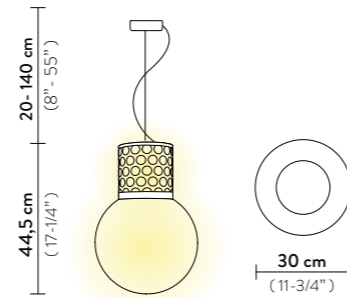

ATMOSFERA SUSPENSION

Light Source: 2 X 12W E27 LED Filament Bulbs

Dimmable: with dimmable bulbs

Materials: Methacrylate, Goldflex®, Lentiflex®

Weight: net 1 Kg - gross 2,2 Kg

Packaging: 33 x 34 x h. 47 cm

ATMOSFERA TABLE MEDIUM

Light Source: 2 X 12W E27 LED Filament Bulbs

Dimmable: not dimmable

Materials: Methacrylate, Goldflex®, Lentiflex®

With: hand finished sphere, two position light switch

Weight: net 1 Kg - gross 2,2 Kg

Packaging: 33 x 34 x h. 47 cm

FINISH	PRODUCT CODE	EAN CODE	CANOPY DETAILS
 GOLD	ATSSM00GLP01T00000EU	8024727096278	Ø 12 x h. 3,2 cm 
	ACCESSORIES 6M CABLE KIT (must be ordered with lamp)		

 PEWTER	ATSSM00PWP01T00000EU	8024727096285	Ø 12 x h. 3,2 cm 
	ACCESSORIES 6M CABLE KIT (must be ordered with lamp)		