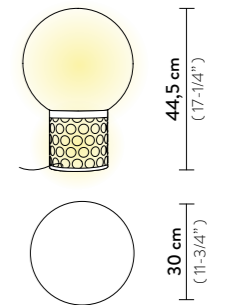

ATMOSFERA SUSPENSION

Light Source: 2 X 12W E27 LED Filament Bulbs

Dimmable: with dimmable bulbs

Materials: Methacrylate, Goldflex®, Lentiflex®

Weight: net 1 Kg - gross 2,2 Kg

Packaging: 33 x 34 x h. 47 cm

ATMOSFERA TABLE MEDIUM

Light Source: 2 X 12W E27 LED Filament Bulbs

Dimmable: not dimmable

Materials: Methacrylate, Goldflex®, Lentiflex®

With: hand finished sphere, two position light switch

Weight: net 1 Kg - gross 2,2 Kg

Packaging: 33 x 34 x h. 47 cm

FINISH	PRODUCT CODE	EAN CODE	CANOPY DETAILS
 GOLD	ATSSM00GLP01T00000EU	8024727096278	Ø 12 x h. 3,2 cm 
	ACCESSORIES 6M CABLE KIT (must be ordered with lamp)		

 PEWTER	ATSSM00PWP01T00000EU	8024727096285	Ø 12 x h. 3,2 cm 
	ACCESSORIES 6M CABLE KIT (must be ordered with lamp)		

Packaging: 24 x 24 x h. 41 cm

FINISH	PRODUCT CODE	EAN CODE	DETAILS
 GOLD	ATSTM00GLP00000000EU MEDIUM	8024727096353	Handfinished sphere 
	ATSTS00GLP00000000EU SMALL	8024727096452	

 PEWTER	ATSTM00PWP00000000EU MEDIUM	8024727096407	Handfinished sphere 
	ATSTS00PWP00000000EU SMALL	8024727096506	