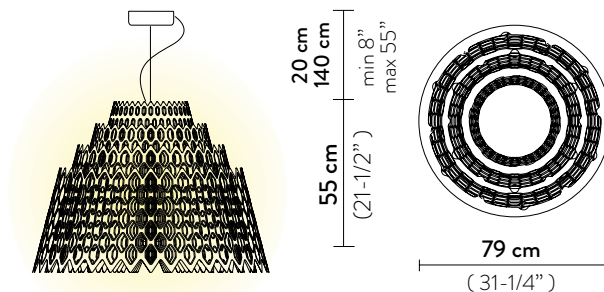

CHARLOTTE BY DORIANA AND MASSIMILIANO FUKSAS

CHARLOTTE SUSPENSION GLOBE

Light Source: 4 X 12W E27 LED Filament Bulbs

Dimmable: with dimmable bulbs

Materials: Cristalflex®

With: Magnetic hanging System

Weight: net 4 Kg - gross 7 Kg

Packaging: 73 x 73 x h. 65 cm

FINISH	PRODUCT CODE	EAN CODE	CANOPY DETAILS
 WHITE	CHRSM00WHT01TGB000EU	8024727079547	 Ø 12 x h. 3,2 cm
	ACCESSORIES		
	6M CABLE KIT (must be ordered with lamp)		

HALF CHARLOTTE SUSPENSION

Light Source: 4 X 12W E27 LED Filament Bulbs

Dimmable: with dimmable bulbs

Materials: Cristalflex®, Lentiflex®

Weight: net 10 Kg - gross 12 Kg

Packaging: 90 x 90 x h. 68 cm

FINISH	PRODUCT CODE	EAN CODE	CANOPY DETAILS
 WHITE	CHRSL00WHT01THCE27EU	8024727090436	 Ø 14 x h. 3,2 cm
	ACCESSORIES		
	6M CABLE KIT (must be ordered with lamp)		

Packaging: 28,74 x 28,74 x h. 25,59 in

FINISH	PRODUCT CODE	EAN CODE	CANOPY DETAILS
 <p>WHITE</p>	CHRSM00WHT01TGB000US	8024727079561	Ø 4,72 x h. 1,26 in
	ACCESSORIES 6M CABLE KIT		

HALF CHARLOTTE SUSPENSION