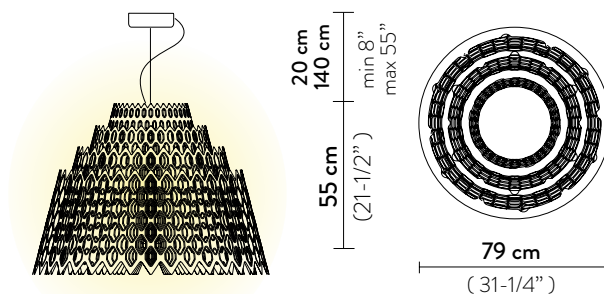

Packaging: 73 x 73 x h. 65 cm

FINISH	PRODUCT CODE	EAN CODE	CANOPY DETAILS
 WHITE	CHRSM00WHT01TGB000EU	8024727079547	 Ø 12 x h. 3,2 cm
	ACCESSORIES		
	6M CABLE KIT (must be ordered with lamp)		

HALF CHARLOTTE SUSPENSION

Light Source: 4 X 12W E27 LED Filament Bulbs

Dimmable: with dimmable bulbs

Materials: Cristalflex®, Lentiflex®

Weight: net 10 Kg - gross 12 Kg

Packaging: 90 x 90 x h. 68 cm

FINISH	PRODUCT CODE	EAN CODE	CANOPY DETAILS
 WHITE	CHRSL00WHT01THCE27EU	8024727090436	 Ø 14 x h. 3,2 cm
	ACCESSORIES		
	6M CABLE KIT (must be ordered with lamp)		

Packaging: 28,74 x 28,74 x h. 25,59 in

FINISH	PRODUCT CODE	EAN CODE	CANOPY DETAILS
 <p>WHITE</p>	CHRSM00WHT01TGB000US	8024727079561	Ø 4,72 x h. 1,26 in
	ACCESSORIES 6M CABLE KIT		

HALF CHARLOTTE SUSPENSION

Light Source: 4 X 12W E26 LED Filament Bulbs

Dimmable: with dimmable bulbs

Materials: Cristalflex®, Lentiflex®

Weight: net 22,05 lbs - gross 26,46 lbs

Packaging: 35,43 x 35,43 x h. 26,77 in

FINISH	PRODUCT CODE	EAN CODE	CANOPY DETAILS
 <p>WHITE</p>	CHRSL00WHT01THCE27US	8024727091150	Ø 5,51 x h. 1,26 in
	ACCESSORIES 6M CABLE KIT		