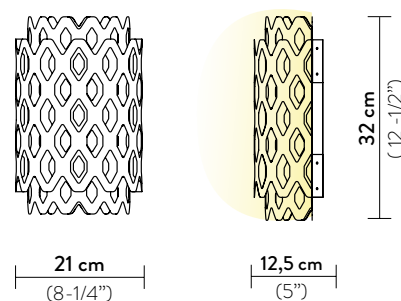

Packaging: 73 x 73 x h. 65 cm

FINISH	PRODUCT CODE	EAN CODE	CANOPY DETAILS
 WHITE	CHRSM00WHT01TGB000EU	8024727079547	 Ø 12 x h. 3,2 cm
	ACCESSORIES		
	6M CABLE KIT (must be ordered with lamp)		

HALF CHARLOTTE SUSPENSION

Packaging: 28,74 x 28,74 x h. 25,59 in

FINISH	PRODUCT CODE	EAN CODE	CANOPY DETAILS
 <p>WHITE</p>	CHRSM00WHT01TGB000US	8024727079561	Ø 4,72 x h. 1,26 in
	ACCESSORIES 6M CABLE KIT		

HALF CHARLOTTE SUSPENSION

Light Source: 4 X 12W E26 LED Filament Bulbs

Dimmable: with dimmable bulbs

Materials: Cristalflex®, Lentiflex®

Weight: net 22,05 lbs - gross 26,46 lbs

Packaging: 35,43 x 35,43 x h. 26,77 in

FINISH	PRODUCT CODE	EAN CODE	CANOPY DETAILS
 <p>WHITE</p>	CHRSL00WHT01THCE27US	8024727091150	Ø 5,51 x h. 1,26 in
	ACCESSORIES 6M CABLE KIT		

CHARLOTTE APPLIQUE

Light Source: 1 X 12W E27 LED Filament Bulb

Dimmable: with dimmable bulbs

Materials: Cristalflex, Lentiflex®

Weight: net 0,5 Kg - gross 0,8 Kg

Packaging: 36 x 38 x h. 15 cm

FINISH	PRODUCT CODE	EAN CODE	DETAILS
<p>WHITE</p>	CHRWM00WHT000000000EU	8024727079905	<p>LIGHT SOURCE:</p> <p>TOP VIEW FRONT VIEW LATERAL VIEW</p>