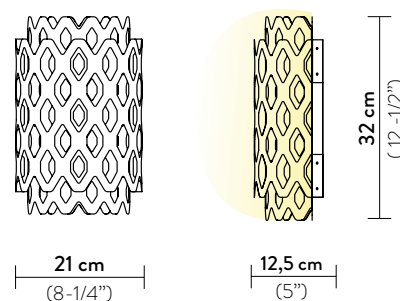

Packaging: 28,74 x 28,74 x h. 25,59 in

FINISH	PRODUCT CODE	EAN CODE	CANOPY DETAILS
 <p>WHITE</p>	CHRSM00WHT01TGB000US	8024727079561	Ø 4,72 x h. 1,26 in
	ACCESSORIES 6M CABLE KIT		

HALF CHARLOTTE SUSPENSION

Weight: net 1,1 lbs - gross 1,76 lbs

Packaging: 14,17 x 14,96 x h. 5,91 in

FINISH	PRODUCT CODE	EAN CODE	DETAILS
 WHITE	CHRWM00WHT00000000US	8024727079509	<p>LIGHT SOURCE:</p>  <p>TOP VIEW FRONT VIEW LATERAL VIEW</p>