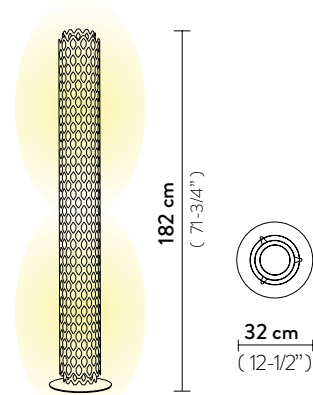

Packaging: 28,74 x 28,74 x h. 25,59 in

FINISH	PRODUCT CODE	EAN CODE	CANOPY DETAILS
 <p>WHITE</p>	CHRSM00WHT01TGB000US	8024727079561	Ø 4,72 x h. 1,26 in
	ACCESSORIES 6M CABLE KIT		

HALF CHARLOTTE SUSPENSION

Light Source: 4 X 12W E26 LED Filament Bulbs

Dimmable: with dimmable bulbs

Materials: Cristalflex®, Lentiflex®

Weight: net 22,05 lbs - gross 26,46 lbs

Packaging: 35,43 x 35,43 x h. 26,77 in

FINISH	PRODUCT CODE	EAN CODE	CANOPY DETAILS
 <p>WHITE</p>	CHRSL00WHT01THCE27US	8024727091150	Ø 5,51 x h. 1,26 in
	ACCESSORIES 6M CABLE KIT		

CHARLOTTE FLOOR

Light Source: 2 X 12W E27 LED Filament Bulbs

Dimmable: with dimmable bulbs

Materials: Cristalflex®, Lentiflex®

Weight: net 6,3 Kg - gross 11 Kg

Packaging: 37 x 36 x h. 188 cm

FINISH	PRODUCT CODE	EAN CODE	DETAILS
<p>WHITE</p>	CHRF000WHT000BB000EU	8024727080772	

CHARLOTTE APPLIQUE

Light Source: 1 X 12W E27 LED Filament Bulb

Dimmable: with dimmable bulbs

Materials: Cristalflex, Lentiflex®

Weight: net 0,5 Kg - gross 0,8 Kg

Packaging: 36 x 38 x h. 15 cm

FINISH	PRODUCT CODE	EAN CODE	DETAILS
<p>WHITE</p>	CHRWM00WHT000000000EU	8024727079905	<p>LIGHT SOURCE:</p> <p>TOP VIEW FRONT VIEW LATERAL VIEW</p>