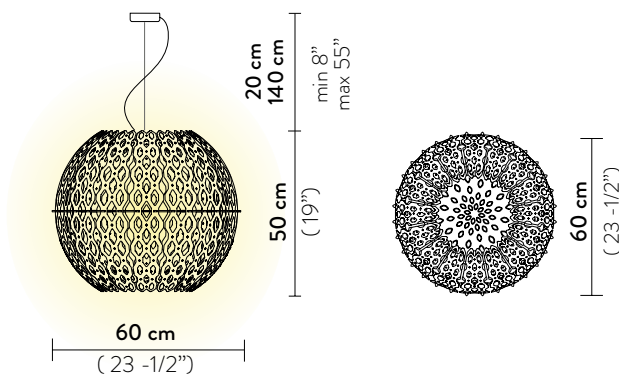

Packaging: 73 x 73 x h. 65 cm

FINISH	PRODUCT CODE	EAN CODE	CANOPY DETAILS
 WHITE	CHRSM00WHT01TGB000EU	8024727079547	 Ø 12 x h. 3,2 cm
	ACCESSORIES		
	6M CABLE KIT (must be ordered with lamp)		

HALF CHARLOTTE SUSPENSION

Light Source: 4 X 12W E27 LED Filament Bulbs

Dimmable: with dimmable bulbs

Materials: Cristalflex®, Lentiflex®

Weight: net 10 Kg - gross 12 Kg

Packaging: 90 x 90 x h. 68 cm

FINISH	PRODUCT CODE	EAN CODE	CANOPY DETAILS
 WHITE	CHRSL00WHT01THCE27EU	8024727090436	 Ø 14 x h. 3,2 cm
	ACCESSORIES		
	6M CABLE KIT (must be ordered with lamp)		

CHARLOTTE BY DORIANA AND MASSIMILIANO FUKSAS

CHARLOTTE SUSPENSION GLOBE

Light Source: 4 X 12W E26 LED Filament Bulbs

Dimmable: with dimmable bulbs

Materials: Cristalflex®

With: Magnetic hanging System

Weight: net 8,82 lbs - gross 15,43 lbs

Packaging: 28,74 x 28,74 x h. 25,59 in

FINISH	PRODUCT CODE	EAN CODE	CANOPY DETAILS
 <p>WHITE</p>	CHRSM00WHT01TGB000US	8024727079561	Ø 4,72 x h. 1,26 in
	ACCESSORIES 6M CABLE KIT		

HALF CHARLOTTE SUSPENSION