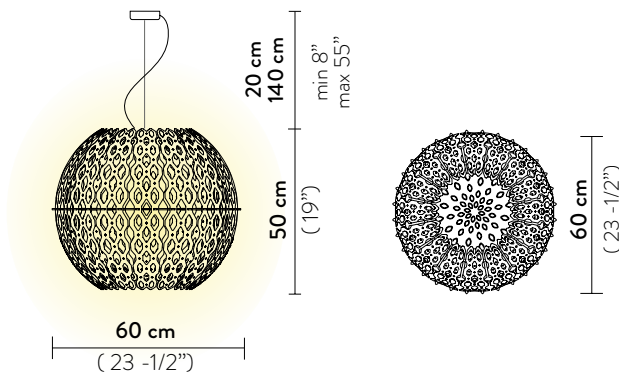

CHARLOTTE BY DORIANA AND MASSIMILIANO FUKSAS

CHARLOTTE SUSPENSION GLOBE

Light Source: 4 X 12W E27 LED Filament Bulbs

Dimmable: with dimmable bulbs

Materials: Cristalflex®

With: Magnetic hanging System

Weight: net 4 Kg - gross 7 Kg

Packaging: 73 x 73 x h. 65 cm

FINISH	PRODUCT CODE	EAN CODE	CANOPY DETAILS
 WHITE	CHRSM00WHT01TGB000EU	8024727079547	 Ø 12 x h. 3,2 cm
	ACCESSORIES		
	6M CABLE KIT (must be ordered with lamp)		

HALF CHARLOTTE SUSPENSION

Light Source: 4 X 12W E27 LED Filament Bulbs

Dimmable: with dimmable bulbs

Materials: Cristalflex®, Lentiflex®

Weight: net 10 Kg - gross 12 Kg

Packaging: 90 x 90 x h. 68 cm

FINISH	PRODUCT CODE	EAN CODE	CANOPY DETAILS
 WHITE	CHRSL00WHT01THCE27EU	8024727090436	 Ø 14 x h. 3,2 cm
	ACCESSORIES		
	6M CABLE KIT (must be ordered with lamp)		

Packaging: 28,74 x 28,74 x h. 25,59 in

FINISH	PRODUCT CODE	EAN CODE	CANOPY DETAILS
 <p>WHITE</p>	CHRSM00WHT01TGB000US	8024727079561	Ø 4,72 x h. 1,26 in
	ACCESSORIES 6M CABLE KIT		

HALF CHARLOTTE SUSPENSION