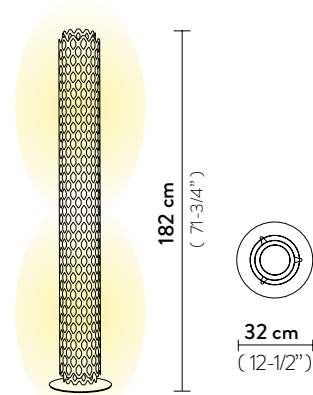

Light Source: 4 X 12W E26 LED Filament Bulbs

Dimmable: with dimmable bulbs

Materials: Cristalflex®, Lentiflex®

Weight: net 22,05 lbs - gross 26,46 lbs

Packaging: 35,43 x 35,43 x h. 26,77 in

FINISH	PRODUCT CODE	EAN CODE	CANOPY DETAILS
 <p>WHITE</p>	CHRSL00WHT01THCE27US	8024727091150	Ø 5,51 x h. 1,26 in
	ACCESSORIES 6M CABLE KIT		

CHARLOTTE APPLIQUE

Light Source: 1 X 12W E27 LED Filament Bulb

Dimmable: with dimmable bulbs

Materials: Cristalflex, Lentiflex®

Weight: net 0,5 Kg - gross 0,8 Kg

Packaging: 36 x 38 x h. 15 cm

FINISH	PRODUCT CODE	EAN CODE	DETAILS
<p>WHITE</p>	CHRWM00WHT000000000EU	8024727079905	<p>LIGHT SOURCE:</p> <p>TOP VIEW FRONT VIEW LATERAL VIEW</p>

CHARLOTTE FLOOR

Light Source: 2 X 12W E26 LED Filament Bulbs

Dimmable: with dimmable bulbs

Materials: Cristalflex®, Lentiflex®

Weight: net 13,89 lbs - gross 24,25 lbs

Packaging: 14,57 x 14,17 x h. 74,02 in

Weight: net 1,1 lbs - gross 1,76 lbs

Packaging: 14,17 x 14,96 x h. 5,91 in

FINISH	PRODUCT CODE	EAN CODE	DETAILS
 WHITE	CHRWM00WHT00000000US	8024727079509	<p>LIGHT SOURCE:</p>  <p>TOP VIEW FRONT VIEW LATERAL VIEW</p>