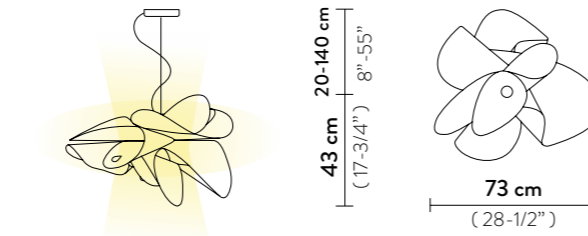

ÉTOILE/LA BELLE ÉTOILE SUSPENSION LARGE

Light Source: 21W - 110~240 Vac/40 Vdc - 2.830 Lumen - 2.700 Kelvin - CRI >90, Integrated LED

Dimmable: PWM, 0-10

Materials: Lentiflex® or Cristalflex®

With: Patented Light Source with Magnetic hanging System

Weight: net 1,85 Kg - gross 7 Kg

Packaging: 100 x 81 x h. 50 cm

ÉTOILE/LA BELLE ÉTOILE SUSPENSION

Light Source: 21W - 110~240 Vac/40 Vdc - 2.830 Lumen - 2.700 Kelvin - CRI >90, Integrated LED

Dimmable: PWM, 0-10

Materials: Lentiflex® or Cristalflex®

With: Patented Light Source with Magnetic hanging System

Weight: net 1,65 Kg - gross 6 Kg

Packaging: 81 x 75 x h. 50 cm

ÉTOILE/LA BELLE ÉTOILE CEILING/WALL

Light Source: 15W - 200~240 Vac/40 Vdc - 2.150 Lumen - 2.700 Kelvin - CRI >90, Integrated LED

Dimmable: Triac Trailing Edge

Materials: Lentiflex® or Cristalflex®

With: Patented Light Source with Magnetic hanging System

Weight: net 1,8 Kg - gross 4 Kg

Packaging: 80 x 80 x h. 30 cm

FINISH	SIZE	PRODUCT CODE	EAN CODE	CANOPY DETAILS
 <p>LA BELLE ÉTOILE WHITE</p>	L	ETOSL00WHT01T00LEDEU	8024727077222	<p>Ø 14 x h. 3,2 cm</p>  <p>In case of Triac dimming system, the canopy may vary</p>
	S	ETOSS00WHT01T00LEDEU	8024727077161	
	ACCESSORIES			
	6M CABLE KIT (also after lamp order)			
	DALI ACC00DAL0220000M0 TRIAC ACC00TRIO220000F0 CASAMBI ACC00CAI0220000I0			
 <p>LA BELLE ÉTOILE BLACK</p>	L	ETOSL00BLK01T00LEDEU	8024727091297	<p>Ø 14 x h. 3,2 cm</p>  <p>In case of Triac dimming system, the canopy may vary</p>
	S	ETOSS00BLK01T00LEDEU	8024727091303	
	ACCESSORIES			
	6M CABLE KIT (also after lamp order)			
	DALI ACC00DAL0220000M0 TRIAC ACC00TRIO220000F0 CASAMBI ACC00CAI0220000I0			
 <p>ÉTOILE PRISMA</p>	L	ETOSL00PRS01T00LEDEU	8024727077369	<p>Ø 14 x h. 3,2 cm</p>  <p>In case of Triac dimming system, the canopy may vary</p>
	S	ETOSS00PRS01T00LEDEU	8024727077352	
	ACCESSORIES			
	6M CABLE KIT (also after lamp order)			
	DALI ACC00DAL0220000M0 TRIAC ACC00TRIO220000F0 CASAMBI ACC00CAI0220000I0			