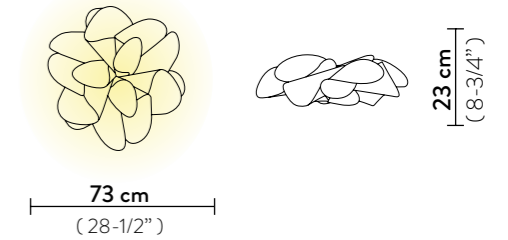

Weight: net 1,85 Kg - gross 7 Kg

Packaging: 100 x 81 x h. 50 cm

ÉTOILE/LA BELLE ÉTOILE SUSPENSION

Light Source: 21W - 110~240 Vac/40 Vdc - 2.830 Lumen - 2.700 Kelvin - CRI >90, Integrated LED

Dimmable: PWM, 0-10

Materials: Lentiflex® or Cristalflex®

With: Patented Light Source with Magnetic hanging System

Weight: net 1,65 Kg - gross 6 Kg

Packaging: 81 x 75 x h. 50 cm

ÉTOILE/LA BELLE ÉTOILE CEILING/WALL

Light Source: 15W - 200~240 Vac/40 Vdc - 2.150 Lumen - 2.700 Kelvin - CRI >90, Integrated LED

Dimmable: Triac Trailing Edge

Materials: Lentiflex® or Cristalflex®

With: Patented Light Source with Magnetic hanging System

Weight: net 1,8 Kg - gross 4 Kg

Packaging: 80 x 80 x h. 30 cm

FINISH	SIZE	PRODUCT CODE	EAN CODE	CANOPY DETAILS
 <p>LA BELLE ÉTOILE WHITE</p>	L	ETOSL00WHT01T00LEDEU	8024727077222	<p>Ø 14 x h. 3,2 cm</p>  <p>In case of Triac dimming system, the canopy may vary</p>
	S	ETOSS00WHT01T00LEDEU	8024727077161	
	ACCESSORIES			
	6M CABLE KIT (also after lamp order)			
	DALI ACC00DAL0220000M0 TRIAC ACC00TRIO220000F0 CASAMBI ACC00CAI0220000I0			
 <p>LA BELLE ÉTOILE BLACK</p>	L	ETOSL00BLK01T00LEDEU	8024727091297	<p>Ø 14 x h. 3,2 cm</p>  <p>In case of Triac dimming system, the canopy may vary</p>
	S	ETOSS00BLK01T00LEDEU	8024727091303	
	ACCESSORIES			
	6M CABLE KIT (also after lamp order)			
	DALI ACC00DAL0220000M0 TRIAC ACC00TRIO220000F0 CASAMBI ACC00CAI0220000I0			
 <p>ÉTOILE PRISMA</p>	L	ETOSL00PRS01T00LEDEU	8024727077369	<p>Ø 14 x h. 3,2 cm</p>  <p>In case of Triac dimming system, the canopy may vary</p>
	S	ETOSS00PRS01T00LEDEU	8024727077352	
	ACCESSORIES			
	6M CABLE KIT (also after lamp order)			
	DALI ACC00DAL0220000M0 TRIAC ACC00TRIO220000F0 CASAMBI ACC00CAI0220000I0			