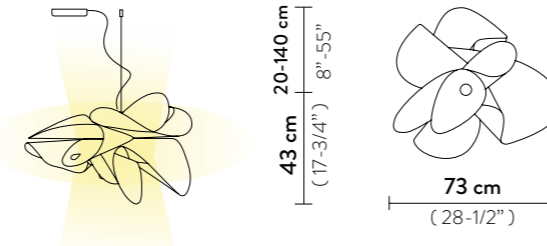

Weight: net 1,85 Kg - gross 7 Kg

Packaging: 100 x 81 x h. 50 cm

ÉTOILE/LA BELLE ÉTOILE SUSPENSION

Light Source: 21W - 110~240 Vac/40 Vdc - 2.830 Lumen - 2.700 Kelvin - CRI >90, Integrated LED

Dimmable: PWM, 0-10

Weight: net 4,08 lbs - gross 15,43 lbs

Packaging: 39,37 x 31,89 x h. 19,69 in

ÉTOILE/LA BELLE ÉTOILE SUSPENSION

Light Source: 21W - 110~240 Vac/40 Vdc - 2.830 Lumen - 2.700 Kelvin - CRI >90, Integrated LED

Dimmable: Triac Trailing Edge

Materials: Lentiflex® or Cristalflex®

With: Patented Light Source with Magnetic hanging System

Weight: net 3,64 lbs - gross 13,23 lbs

Packaging: 31,89 x 29,53 x h. 19,69 in

ÉTOILE/LA BELLE ÉTOILE CEILING/WALL

Weight: net 3,97 lbs - gross 8,82 lbs

Packaging: 31,5 x 31,5 x h. 11,81 in

FINISH	SIZE	PRODUCT CODE	EAN CODE	CANOPY DETAILS
<p>LA BELLE ÉTOILE WHITE</p>	L	ETOSL00WHT01T00LEDUS		<p>Ø 7,48 x h. 1,97 in</p>
	S	ETOSS00WHT01T00LEDUS	8024727077185	
	ACCESSORIES			
	6M CABLE KIT			
	DALI ACC00DAL0UNI000F0 CASAMBI ACC00CAI0220000G0			
<p>LA BELLE ÉTOILE BLACK</p>	L	ETOSL00BLK01T00LEDUS	8024727091563	<p>Ø 7,48 x h. 1,97 in</p>
	S	ETOSS00BLK01T00LEDUS	8024727091570	
	ACCESSORIES			
	6M CABLE KIT			
	DALI ACC00DAL0UNI000F0 CASAMBI ACC00CAI0220000G0			
<p>ÉTOILE PRISMA</p>	L	ETOSL00PRS01T00LEDUS		<p>Ø 7,48 x h. 1,97 in</p>
	S	ETOSS00PRS01T00LEDUS	8024727077437	
	ACCESSORIES			
	6M CABLE KIT			
	DALI ACC00DAL0UNI000F0 CASAMBI ACC00CAI0220000G0			