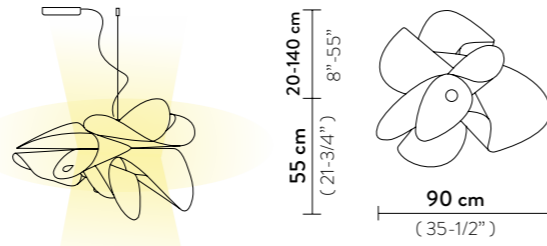

Weight: net 1,85 Kg - gross 7 Kg

Packaging: 100 x 81 x h. 50 cm

ÉTOILE/LA BELLE ÉTOILE SUSPENSION

Light Source: 21W - 110~240 Vac/40 Vdc - 2.830 Lumen - 2.700 Kelvin - CRI >90, Integrated LED

Dimmable: PWM, 0-10

Materials: Lentiflex® or Cristalflex®

With: Patented Light Source with Magnetic hanging System

Weight: net 1,65 Kg - gross 6 Kg

Packaging: 81 x 75 x h. 50 cm

ÉTOILE/LA BELLE ÉTOILE CEILING/WALL

Light Source: 15W - 200~240 Vac/40 Vdc - 2.150 Lumen - 2.700 Kelvin - CRI >90, Integrated LED

ÉTOILE/LA BELLE ÉTOILE SUSPENSION LARGE

Light Source: 21W - 110~240 Vac/40 Vdc - 2.830 Lumen - 2.700 Kelvin - CRI >90, Integrated LED

Dimmable: Triac Trailing Edge

Materials: Lentiflex® or Cristalflex®

With: Patented Light Source with Magnetic hanging System

Weight: net 4,08 lbs - gross 15,43 lbs

Packaging: 39,37 x 31,89 x h. 19,69 in

ÉTOILE/LA BELLE ÉTOILE SUSPENSION

Light Source: 21W - 110~240 Vac/40 Vdc - 2.830 Lumen - 2.700 Kelvin - CRI >90, Integrated LED