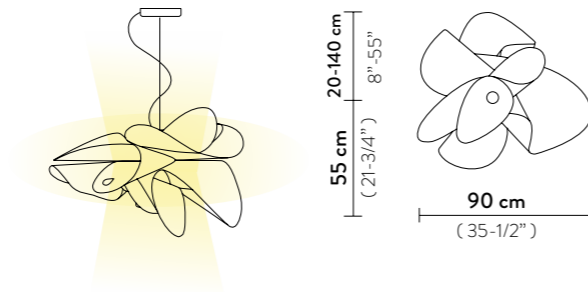

ÉTOILE/LA BELLE ÉTOILE SUSPENSION LARGE

Light Source: 21W - 110~240 Vac/40 Vdc - 2.830 Lumen - 2.700 Kelvin - CRI >90, Integrated LED

Dimmable: PWM, 0-10

Materials: Lentiflex® or Cristalflex®

With: Patented Light Source with Magnetic hanging System

Weight: net 1,85 Kg - gross 7 Kg

Packaging: 100 x 81 x h. 50 cm

ÉTOILE/LA BELLE ÉTOILE SUSPENSION

Light Source: 21W - 110~240 Vac/40 Vdc - 2.830 Lumen - 2.700 Kelvin - CRI >90, Integrated LED

Dimmable: PWM, 0-10

Materials: Lentiflex® or Cristalflex®

With: Patented Light Source with Magnetic hanging System

Weight: net 1,65 Kg - gross 6 Kg

Packaging: 81 x 75 x h. 50 cm

ÉTOILE/LA BELLE ÉTOILE CEILING/WALL

Light Source: 15W - 200~240 Vac/40 Vdc - 2.150 Lumen - 2.700 Kelvin - CRI >90, Integrated LED

Weight: net 4,08 lbs - gross 15,43 lbs

Packaging: 39,37 x 31,89 x h. 19,69 in

ÉTOILE/LA BELLE ÉTOILE SUSPENSION

Light Source: 21W - 110~240 Vac/40 Vdc - 2.830 Lumen - 2.700 Kelvin - CRI >90, Integrated LED