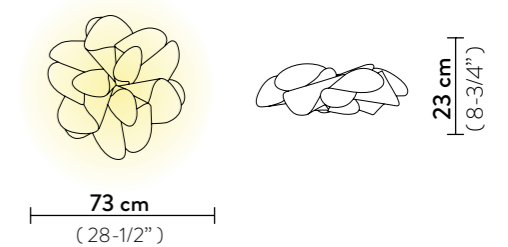

Weight: net 1,85 Kg - gross 7 Kg

Packaging: 100 x 81 x h. 50 cm

ÉTOILE/LA BELLE ÉTOILE SUSPENSION

Light Source: 21W - 110~240 Vac/40 Vdc - 2.830 Lumen - 2.700 Kelvin - CRI >90, Integrated LED

Dimmable: PWM, 0-10

Weight: net 4,08 lbs - gross 15,43 lbs

Packaging: 39,37 x 31,89 x h. 19,69 in

ÉTOILE/LA BELLE ÉTOILE SUSPENSION

Light Source: 21W - 110~240 Vac/40 Vdc - 2.830 Lumen - 2.700 Kelvin - CRI >90, Integrated LED

Dimmable: Triac Trailing Edge

Materials: Lentiflex® or Cristalflex®

With: Patented Light Source with Magnetic hanging System

Weight: net 3,64 lbs - gross 13,23 lbs

Packaging: 31,89 x 29,53 x h. 19,69 in

ÉTOILE/LA BELLE ÉTOILE CEILING/WALL

Weight: net 3,97 lbs - gross 8,82 lbs

Packaging: 31,5 x 31,5 x h. 11,81 in

FINISH	SIZE	PRODUCT CODE	EAN CODE	CANOPY DETAILS
<p>LA BELLE ÉTOILE WHITE</p>	L	ETOSL00WHT01T00LEDUS		<p>Ø 7,48 x h. 1,97 in</p>
	S	ETOSS00WHT01T00LEDUS	8024727077185	
	ACCESSORIES			
	6M CABLE KIT			
	DALI ACC00DAL0UNI000F0 CASAMBI ACC00CAI0220000G0			
<p>LA BELLE ÉTOILE BLACK</p>	L	ETOSL00BLK01T00LEDUS	8024727091563	<p>Ø 7,48 x h. 1,97 in</p>
	S	ETOSS00BLK01T00LEDUS	8024727091570	
	ACCESSORIES			
	6M CABLE KIT			
	DALI ACC00DAL0UNI000F0 CASAMBI ACC00CAI0220000G0			
<p>ÉTOILE PRISMA</p>	L	ETOSL00PRS01T00LEDUS		<p>Ø 7,48 x h. 1,97 in</p>
	S	ETOSS00PRS01T00LEDUS	8024727077437	
	ACCESSORIES			
	6M CABLE KIT			
	DALI ACC00DAL0UNI000F0 CASAMBI ACC00CAI0220000G0			