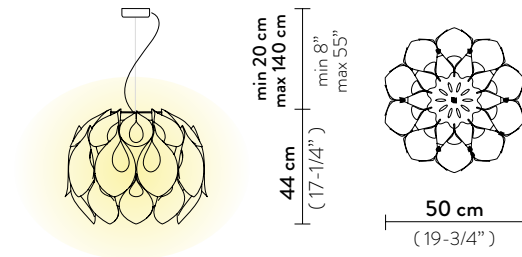

Weight: net 3 Kg - gross 4,4 Kg

Packaging: 56 x 55 x h. 46 cm

FINISH	PRODUCT CODE	EAN CODE	CANOPY DETAILS
 GOLD	FLOSM00GLD01T00000EU	8024727042060	Ø 12 x h. 3,2 cm 
	ACCESSORIES 6M CABLE KIT (must be ordered with lamp)		
 SILVER	FLOSM00SLV01T00000EU	8024727042053	Ø 12 x h. 3,2 cm 
	ACCESSORIES 6M CABLE KIT (must be ordered with lamp)		
 COPPER	FLOSM00CPP01T00000EU	8024727042077	Ø 12 x h. 3,2 cm 
	ACCESSORIES 6M CABLE KIT (must be ordered with lamp)		
 PEWTER	FLOSM00PWT01T00000EU	8024727075945	Ø 12 x h. 3,2 cm 
	ACCESSORIES 6M CABLE KIT (must be ordered with lamp)		
 WHITE	FLOSM00WHT01T00000EU	8024727041261	Ø 12 x h. 3,2 cm 
	ACCESSORIES 6M CABLE KIT (must be ordered with lamp)		

Packaging: 56 x 55 x h. 46 cm

152 x 20 x h. 11 cm

FINISH	PRODUCT CODE	EAN CODE	DETAILS
 GOLD	FLOFM00GLD00000000EU	8024727042091	Magnetic System  magnets
 SILVER	FLOFM00SLV00000000EU	8024727042084	Magnetic System  magnets
 COPPER	FLOFM00CPP00000000EU	8024727042107	Magnetic System  magnets
 PEWTER	FLOFM00PWT00000000EU	8024727076065	Magnetic System  magnets
 WHITE	FLOFM00WHT00000000EU	8024727087528	Magnetic System  magnets

FLORA SUSPENSION

Light Source: 3 X 12W E26 LED Filament Bulbs

Dimmable: with dimmable bulbs

Materials: Lentiflex®, Goldflex®, Copperflex®, Pewterflex®, Steelflex®

With: hand finished sphere, Magnetic hanging System

Weight: net 6,61 lbs - gross 9,7 lbs

Packaging: 22,05 x 21,65 x h. 18,11 in

FINISH	PRODUCT CODE	EAN CODE	CANOPY DETAILS
 GOLD	FLOSM00GLD01T00000US	8024727010335	Ø 4,72 x h. 1,26 in 
	ACCESSORIES 6M CABLE KIT		
 SILVER	FLOSM00SLV01T00000US	8024727010359	Ø 4,72 x h. 1,26 in 
	ACCESSORIES 6M CABLE KIT		
 COPPER	FLOSM00CPP01T00000US	8024727010342	Ø 4,72 x h. 1,26 in 
	ACCESSORIES 6M CABLE KIT		
 PEWTER	FLOSM00PWT01T00000US	8024727075976	Ø 4,72 x h. 1,26 in 
	ACCESSORIES 6M CABLE KIT		
 WHITE	FLOSM00WHT01T00000US	8024727052533	Ø 4,72 x h. 1,26 in 
	ACCESSORIES 6M CABLE KIT		