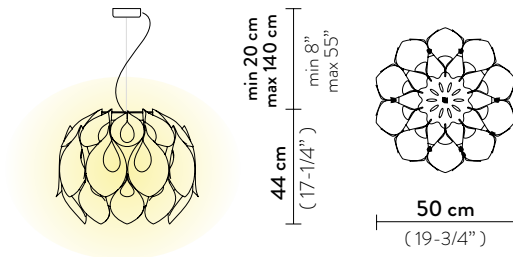

Weight: net 3 Kg - gross 4,4 Kg

Packaging: 56 x 55 x h. 46 cm

FINISH	PRODUCT CODE	EAN CODE	CANOPY DETAILS
 GOLD	FLOSM00GLD01T00000EU	8024727042060	Ø 12 x h. 3,2 cm 
	ACCESSORIES 6M CABLE KIT (must be ordered with lamp)		
 SILVER	FLOSM00SLV01T00000EU	8024727042053	Ø 12 x h. 3,2 cm 
	ACCESSORIES 6M CABLE KIT (must be ordered with lamp)		
 COPPER	FLOSM00CPP01T00000EU	8024727042077	Ø 12 x h. 3,2 cm 
	ACCESSORIES 6M CABLE KIT (must be ordered with lamp)		
 PEWTER	FLOSM00PWT01T00000EU	8024727075945	Ø 12 x h. 3,2 cm 
	ACCESSORIES 6M CABLE KIT (must be ordered with lamp)		
 WHITE	FLOSM00WHT01T00000EU	8024727041261	Ø 12 x h. 3,2 cm 
	ACCESSORIES 6M CABLE KIT (must be ordered with lamp)		

Packaging: 56 x 55 x h. 46 cm

152 x 20 x h. 11 cm

FINISH	PRODUCT CODE	EAN CODE	DETAILS
 GOLD	FLOFM00GLD00000000EU	8024727042091	Magnetic System  magnets
 SILVER	FLOFM00SLV00000000EU	8024727042084	Magnetic System  magnets
 COPPER	FLOFM00CPP00000000EU	8024727042107	Magnetic System  magnets
 PEWTER	FLOFM00PWT00000000EU	8024727076065	Magnetic System  magnets
 WHITE	FLOFM00WHT00000000EU	8024727087528	Magnetic System  magnets

Weight: net 6,61 lbs - gross 9,7 lbs

Packaging: 22,05 x 21,65 x h. 18,11 in

FINISH	PRODUCT CODE	EAN CODE	CANOPY DETAILS
 GOLD	FLOSM00GLD01T00000US	8024727010335	Ø 4,72 x h. 1,26 in 
	ACCESSORIES 6M CABLE KIT		
 SILVER	FLOSM00SLV01T00000US	8024727010359	Ø 4,72 x h. 1,26 in 
	ACCESSORIES 6M CABLE KIT		
 COPPER	FLOSM00CPP01T00000US	8024727010342	Ø 4,72 x h. 1,26 in 
	ACCESSORIES 6M CABLE KIT		
 PEWTER	FLOSM00PWT01T00000US	8024727075976	Ø 4,72 x h. 1,26 in 
	ACCESSORIES 6M CABLE KIT		
 WHITE	FLOSM00WHT01T00000US	8024727052533	Ø 4,72 x h. 1,26 in 
	ACCESSORIES 6M CABLE KIT		