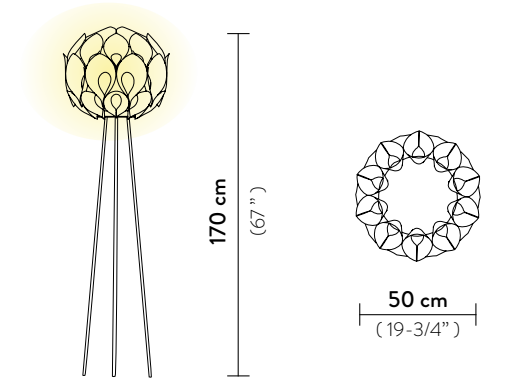

Weight: net 3 Kg - gross 4,4 Kg

Packaging: 56 x 55 x h. 46 cm

FINISH	PRODUCT CODE	EAN CODE	CANOPY DETAILS
 GOLD	FLOSM00GLD01T00000EU	8024727042060	Ø 12 x h. 3,2 cm 
	ACCESSORIES 6M CABLE KIT (must be ordered with lamp)		
 SILVER	FLOSM00SLV01T00000EU	8024727042053	Ø 12 x h. 3,2 cm 
	ACCESSORIES 6M CABLE KIT (must be ordered with lamp)		
 COPPER	FLOSM00CPP01T00000EU	8024727042077	Ø 12 x h. 3,2 cm 
	ACCESSORIES 6M CABLE KIT (must be ordered with lamp)		
 PEWTER	FLOSM00PWT01T00000EU	8024727075945	Ø 12 x h. 3,2 cm 
	ACCESSORIES 6M CABLE KIT (must be ordered with lamp)		
 WHITE	FLOSM00WHT01T00000EU	8024727041261	Ø 12 x h. 3,2 cm 
	ACCESSORIES 6M CABLE KIT (must be ordered with lamp)		

Weight: net 6,61 lbs - gross 9,7 lbs

Packaging: 22,05 x 21,65 x h. 18,11 in

FINISH	PRODUCT CODE	EAN CODE	CANOPY DETAILS
 GOLD	FLOSM00GLD01T00000US	8024727010335	Ø 4,72 x h. 1,26 in 
	ACCESSORIES 6M CABLE KIT		
 SILVER	FLOSM00SLV01T00000US	8024727010359	Ø 4,72 x h. 1,26 in 
	ACCESSORIES 6M CABLE KIT		
 COPPER	FLOSM00CPP01T00000US	8024727010342	Ø 4,72 x h. 1,26 in 
	ACCESSORIES 6M CABLE KIT		
 PEWTER	FLOSM00PWT01T00000US	8024727075976	Ø 4,72 x h. 1,26 in 
	ACCESSORIES 6M CABLE KIT		
 WHITE	FLOSM00WHT01T00000US	8024727052533	Ø 4,72 x h. 1,26 in 
	ACCESSORIES 6M CABLE KIT		

Packaging: 22,05 x 21,65 x h. 18,11 in
59,84 x 7,87 x h. 4,33 in

FINISH	PRODUCT CODE	EAN CODE	DETAILS
 GOLD	FLOFM00GLD00000000US		Magnetic System  magnets
 SILVER	FLOFM00SLV00000000US	8024727085098	Magnetic System  magnets
 COPPER	FLOFM00CPP00000000US	8024727085081	Magnetic System  magnets
 PEWTER	FLOFM00PWT00000000US	8024727076096	Magnetic System  magnets
 WHITE	FLOFM00WHT00000000US		Magnetic System  magnets