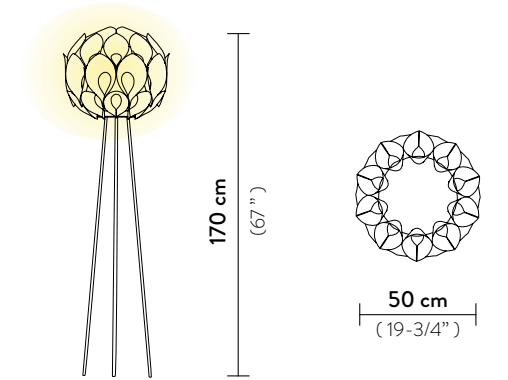

Weight: net 3 Kg - gross 4,4 Kg

Packaging: 56 x 55 x h. 46 cm

FINISH	PRODUCT CODE	EAN CODE	CANOPY DETAILS
 GOLD	FLOSM00GLD01T00000EU	8024727042060	Ø 12 x h. 3,2 cm 
	ACCESSORIES 6M CABLE KIT (must be ordered with lamp)		
 SILVER	FLOSM00SLV01T00000EU	8024727042053	Ø 12 x h. 3,2 cm 
	ACCESSORIES 6M CABLE KIT (must be ordered with lamp)		
 COPPER	FLOSM00CPP01T00000EU	8024727042077	Ø 12 x h. 3,2 cm 
	ACCESSORIES 6M CABLE KIT (must be ordered with lamp)		
 PEWTER	FLOSM00PWT01T00000EU	8024727075945	Ø 12 x h. 3,2 cm 
	ACCESSORIES 6M CABLE KIT (must be ordered with lamp)		
 WHITE	FLOSM00WHT01T00000EU	8024727041261	Ø 12 x h. 3,2 cm 
	ACCESSORIES 6M CABLE KIT (must be ordered with lamp)		

FLORA FLOOR

Light Source: 3 X 12W E27 LED Filament Bulbs

Dimmable: with dimmable bulbs

Materials: Lentiflex®, Goldflex®, Copperflex®, Pewterflex®, Steelflex®

With: hand finished sphere, Magnetic System

Weight: net 5 Kg - gross 9 Kg

Packaging: 56 x 55 x h. 46 cm

152 x 20 x h. 11 cm

FINISH	PRODUCT CODE	EAN CODE	DETAILS
 GOLD	FLOFM00GLD00000000EU	8024727042091	Magnetic System  magnets
 SILVER	FLOFM00SLV00000000EU	8024727042084	Magnetic System  magnets
 COPPER	FLOFM00CPP00000000EU	8024727042107	Magnetic System  magnets
 PEWTER	FLOFM00PWT00000000EU	8024727076065	Magnetic System  magnets
 WHITE	FLOFM00WHT00000000EU	8024727087528	Magnetic System  magnets

Weight: net 6,61 lbs - gross 9,7 lbs

Packaging: 22,05 x 21,65 x h. 18,11 in

FINISH	PRODUCT CODE	EAN CODE	CANOPY DETAILS
 GOLD	FLOSM00GLD01T00000US	8024727010335	Ø 4,72 x h. 1,26 in 
	ACCESSORIES 6M CABLE KIT		
 SILVER	FLOSM00SLV01T00000US	8024727010359	Ø 4,72 x h. 1,26 in 
	ACCESSORIES 6M CABLE KIT		
 COPPER	FLOSM00CPP01T00000US	8024727010342	Ø 4,72 x h. 1,26 in 
	ACCESSORIES 6M CABLE KIT		
 PEWTER	FLOSM00PWT01T00000US	8024727075976	Ø 4,72 x h. 1,26 in 
	ACCESSORIES 6M CABLE KIT		
 WHITE	FLOSM00WHT01T00000US	8024727052533	Ø 4,72 x h. 1,26 in 
	ACCESSORIES 6M CABLE KIT		