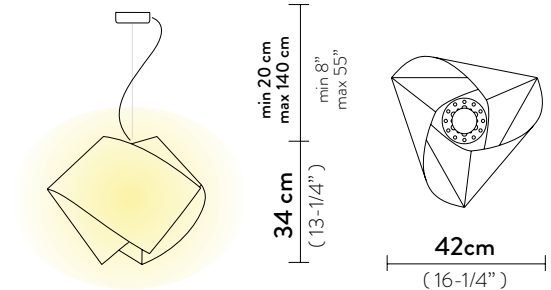

GEMMY SUSPENSION

Light Source: 1 X 12W E27 LED Filament Bulb

Dimmable: with dimmable bulbs

Materials: Opalflex® or Lentiflex®

Weight: net 1,1 Kg - gross 2 Kg

Packaging: 41 x 41 x h. 41 cm

FINISH	PRODUCT CODE	EAN CODE	CANOPY DETAILS
 PRISMA	GEMSM00PRS01T00000EU	8024727039954	Ø 12 x h. 3,2 cm
	ACCESSORIES 6M CABLE KIT (must be ordered with lamp)		
 PRISMA/GOLD	GEMSM00PRG01T00000EU	8024727040790	Ø 12 x h. 3,2 cm
	ACCESSORIES 6M CABLE KIT (must be ordered with lamp)		
 MULTICOLOR	GEMSM00MCL01T00000EU	8024727036182	Ø 12 x h. 3,2 cm
	ACCESSORIES 6M CABLE KIT (must be ordered with lamp)		
 GOLD	GEMSM00GLD01T00000EU	8024727036199	Ø 12 x h. 3,2 cm
	ACCESSORIES 6M CABLE KIT (must be ordered with lamp)		
 ARLECCHINO	GEMSM00ARL01T00000EU	8024727038933	Ø 12 x h. 3,2 cm
	ACCESSORIES 6M CABLE KIT (must be ordered with lamp)		

GEMMY SUSPENSION

Light Source: 1 X 12W E26 LED Filament Bulb

Dimmable: with dimmable bulbs

Materials: Opalflex® or Lentiflex®

Weight: net 2,43 lbs - gross 4,41 lbs

Packaging: 16,14 x 16,14 x h. 16,14 in

FINISH	PRODUCT CODE	EAN CODE	CANOPY DETAILS
 PRISMA	GEMSM00PRS01T00000US	8024727053424	Ø 4,72 x h. 1,26 in 
	ACCESSORIES 6M CABLE KIT		
 PRISMA/GOLD	GEMSM00PRG01T00000US	8024727053417	Ø 4,72 x h. 1,26 in 
	ACCESSORIES 6M CABLE KIT		
 MULTICOLOR	GEMSM00MCL01T00000US	8024727087337	Ø 4,72 x h. 1,26 in 
	ACCESSORIES 6M CABLE KIT		
 GOLD	GEMSM00GLD01T00000US		Ø 4,72 x h. 1,26 in 
	ACCESSORIES 6M CABLE KIT		
 ARLECCHINO	GEMSM00ARL01T00000US	8024727053431	Ø 4,72 x h. 1,26 in 
	ACCESSORIES 6M CABLE KIT		