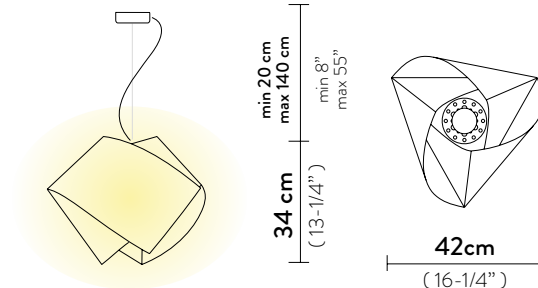

GEMMY SUSPENSION

Light Source: 1 X 12W E27 LED Filament Bulb

Dimmable: with dimmable bulbs

Materials: Opalflex® or Lentiflex®

Weight: net 1,1 Kg - gross 2 Kg

Packaging: 41 x 41 x h. 41 cm

FINISH	PRODUCT CODE	EAN CODE	CANOPY DETAILS
 PRISMA	GEMSM00PRS01T00000EU	8024727039954	Ø 12 x h. 3,2 cm
	ACCESSORIES 6M CABLE KIT (must be ordered with lamp)		
 PRISMA/GOLD	GEMSM00PRG01T00000EU	8024727040790	Ø 12 x h. 3,2 cm
	ACCESSORIES 6M CABLE KIT (must be ordered with lamp)		
 MULTICOLOR	GEMSM00MCL01T00000EU	8024727036182	Ø 12 x h. 3,2 cm
	ACCESSORIES 6M CABLE KIT (must be ordered with lamp)		
 GOLD	GEMSM00GLD01T00000EU	8024727036199	Ø 12 x h. 3,2 cm
	ACCESSORIES 6M CABLE KIT (must be ordered with lamp)		
 ARLECCHINO	GEMSM00ARL01T00000EU	8024727038933	Ø 12 x h. 3,2 cm
	ACCESSORIES 6M CABLE KIT (must be ordered with lamp)		

GEMMY SUSPENSION

Light Source: 1 X 12W E26 LED Filament Bulb

Dimmable: with dimmable bulbs

Materials: Opalflex® or Lentiflex®

Weight: net 2,43 lbs - gross 4,41 lbs

Packaging: 16,14 x 16,14 x h. 16,14 in

FINISH	PRODUCT CODE	EAN CODE	CANOPY DETAILS
 PRISMA	GEMSM00PRS01T00000US	8024727053424	Ø 4,72 x h. 1,26 in 
	ACCESSORIES 6M CABLE KIT		
 PRISMA/GOLD	GEMSM00PRG01T00000US	8024727053417	Ø 4,72 x h. 1,26 in 
	ACCESSORIES 6M CABLE KIT		
 MULTICOLOR	GEMSM00MCL01T00000US	8024727087337	Ø 4,72 x h. 1,26 in 
	ACCESSORIES 6M CABLE KIT		
 GOLD	GEMSM00GLD01T00000US		Ø 4,72 x h. 1,26 in 
	ACCESSORIES 6M CABLE KIT		
 ARLECCHINO	GEMSM00ARL01T00000US	8024727053431	Ø 4,72 x h. 1,26 in 
	ACCESSORIES 6M CABLE KIT		