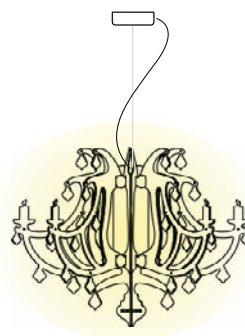

## GINETTA SUSPENSION

Light Source: 1 X 12W E26 LED Filament Bulb

Dimmable: with dimmable bulbs

Materials: Lentiflex®

With: iridescent bulb screen

Weight: net 4,41 lbs - gross 8,38 lbs

Packaging: 22,44 x 11,02 x h. 14,17 in

min 20 cm  
max 140 cm  
min 8"  
max 55"

58 cm  
(22-3/4")

FINISH	PRODUCT CODE	EAN CODE	CANOPY DETAILS
 PRISMA	<b>GINSM00PRS01T00000US</b>	8024727055374	Ø 4,72 x h. 1,26 in
	ACCESSORIES		
6M CABLE KIT			