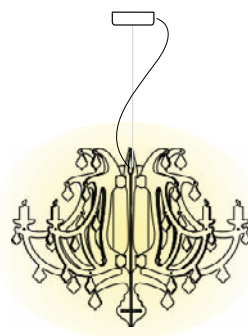

## GINETTA SUSPENSION

Light Source: 1 X 12W E27 LED Filament Bulb

Dimmable: with dimmable bulbs

Materials: Lentiflex®

With: iridescent bulb screen

Weight: net 2 Kg - gross 3,8 Kg

Packaging: 57 x 28 x h. 36 cm

min 20 cm  
 max 140 cm  
 min 8"  
 max 55"  
 58 cm  
 (22-3/4")

FINISH	PRODUCT CODE	EAN CODE	CANOPY DETAILS
 PRISMA	<b>GINSM00PRS01T00000EU</b>	8024727040592	Ø 12 x h. 3,2 cm
	ACCESSORIES		
6M CABLE KIT (must be ordered with lamp)			

## GOCCIA SUSPENSION

Light Source: 1 X 12W E27 LED Filament Bulb

Dimmable: with dimmable bulbs

Materials: Lentiflex®

Weight: net 1,6 Kg - gross 1,5 Kg

Packaging: 33 x 34 x h. 47 cm

min 20 cm  
 max 140 cm  
 min 8"  
 max 55"  
 43 cm  
 (17")