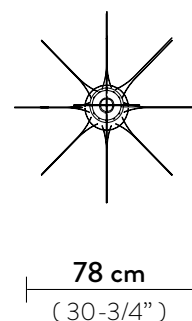

## GINETTA SUSPENSION

Light Source: 1 X 12W E27 LED Filament Bulb

Dimmable: with dimmable bulbs

Materials: Lentiflex®

With: iridescent bulb screen

Weight: net 2 Kg - gross 3,8 Kg

Packaging: 57 x 28 x h. 36 cm

min 20 cm  
 max 140 cm  
 min 8"  
 max 55"  
 58 cm  
 (22-3/4")

FINISH	PRODUCT CODE	EAN CODE	CANOPY DETAILS
 PRISMA	<b>GINSM00PRS01T00000EU</b>	8024727040592	Ø 12 x h. 3,2 cm
	ACCESSORIES		
6M CABLE KIT (must be ordered with lamp)			

## GOCCIA SUSPENSION

Light Source: 1 X 12W E27 LED Filament Bulb

Dimmable: with dimmable bulbs

Materials: Lentiflex®

Weight: net 1,6 Kg - gross 1,5 Kg

Packaging: 33 x 34 x h. 47 cm

min 20 cm  
 max 140 cm  
 min 8"  
 max 55"  
 43 cm  
 (17")