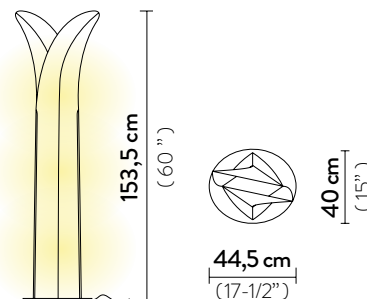

LAS PALMAS FLOOR XL

Light Source: 3 X 12W E27 LED Filament Bulbs

Dimmable: not dimmable

Materials: Opalflex®

With: stainless steel base - profiles

Weight: net 4,4 Kg - gross 8,5 Kg

Packaging: 45 x 43 x h. 156 cm

LAS PALMAS FLOOR L

Light Source: 2 X 12W E27 LED Filament Bulbs

Dimmable: not dimmable

Materials: Opalflex®

With: stainless steel base - profiles

Weight: net 2,9 Kg - gross 5,4 Kg

Packaging: 35 x 37 x h. 122 cm

Dimmable: not dimmable

Materials: Opalflex®

With: stainless steel base - profiles

Weight: net 9,7 lbs - gross 18,74 lbs

Packaging: 17,72 x 16,93 x h. 61,42 in

LAS PALMAS FLOOR L

Light Source: 2 X 12W E26 LED Filament Bulbs

Dimmable: not dimmable

Materials: Opalflex®

With: stainless steel base - profiles

Weight: net 6,39 lbs - gross 11,9 lbs

Packaging: 13,78 x 14,57 x h. 48,03 in

FINISH	SIZE	PRODUCT CODE	EAN CODE	DETAILS
 <p>WHITE</p>	XL	PALFXL0WHT00000000US	8024727059204	Stainless steel base 
	L	PALFL00WHT00000000US	8024727059198	