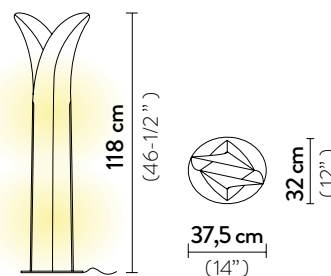

LAS PALMAS FLOOR XL

Light Source: 3 X 12W E27 LED Filament Bulbs

Dimmable: not dimmable

Materials: Opalflex®

With: stainless steel base - profiles

Weight: net 4,4 Kg - gross 8,5 Kg

Packaging: 45 x 43 x h. 156 cm

LAS PALMAS FLOOR L

Light Source: 2 X 12W E27 LED Filament Bulbs

Dimmable: not dimmable

Materials: Opalflex®

With: stainless steel base - profiles

Weight: net 2,9 Kg - gross 5,4 Kg

Packaging: 35 x 37 x h. 122 cm

Dimmable: not dimmable

Materials: Opalflex®

With: stainless steel base - profiles

Weight: net 9,7 lbs - gross 18,74 lbs

Packaging: 17,72 x 16,93 x h. 61,42 in

LAS PALMAS FLOOR L

Light Source: 2 X 12W E26 LED Filament Bulbs

Dimmable: not dimmable

Materials: Opalflex®

With: stainless steel base - profiles

Weight: net 6,39 lbs - gross 11,9 lbs

Packaging: 13,78 x 14,57 x h. 48,03 in

FINISH	SIZE	PRODUCT CODE	EAN CODE	DETAILS
 <p>WHITE</p>	XL	PALFXL0WHT00000000US	8024727059204	Stainless steel base 
	L	PALFL00WHT00000000US	8024727059198	