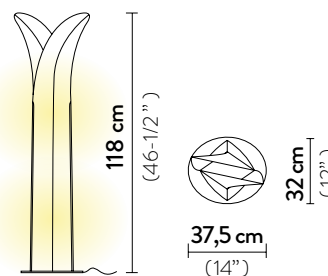

LAS PALMAS FLOOR L

Light Source: 2 X 12W E27 LED Filament Bulbs

Dimmable: not dimmable

Materials: Opalflex®

With: stainless steel base - profiles

Weight: net 2,9 Kg - gross 5,4 Kg

Packaging: 35 x 37 x h. 122 cm

Dimmable: not dimmable

Materials: Opalflex®

With: stainless steel base - profiles

Weight: net 9,7 lbs - gross 18,74 lbs

Packaging: 17,72 x 16,93 x h. 61,42 in

LAS PALMAS FLOOR L

Light Source: 2 X 12W E26 LED Filament Bulbs

Dimmable: not dimmable

Materials: Opalflex®

With: stainless steel base - profiles

Weight: net 6,39 lbs - gross 11,9 lbs

Packaging: 13,78 x 14,57 x h. 48,03 in

FINISH	SIZE	PRODUCT CODE	EAN CODE	DETAILS
 <p>WHITE</p>	XL	PALFXL0WHT00000000US	8024727059204	Stainless steel base 
	L	PALFL00WHT00000000US	8024727059198	