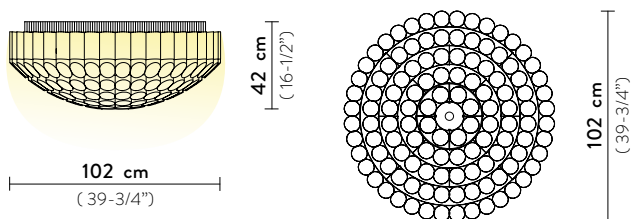

ODEON CEILING 100

Light Source: 12 X 12W E27 LED Filament Bulbs +
1 X 11W Spot LED PAR 30

Dimmable: with dimmable bulbs

Materials: Lentiflex®, Lentiflex® with cold foil

Weight: net 15 Kg - gross 41 Kg

Packaging: 114 x 114 x h. 64 cm

ODEON CEILING 65

Light Source: 6 X 12W E27 LED Filament Bulbs +
1 X 11W Spot LED PAR 30

Dimmable: with dimmable bulbs

Materials: Lentiflex®, Lentiflex® with cold foil

Weight: net 6 Kg - gross 10 Kg

Packaging: 81 x 78 x h. 50 cm

FINISH	SIZE	PRODUCT CODE	EAN CODE	DETAILS
 GOLD	100	ODECL00GLD00000NMTEU	8024727100753	BULBS DISPOSITION  85,4 cm (33-1/4") 100
	65	ODECM00GLD00000NMTEU	8024727100746	

ODEON CEILING 100

Light Source: 12 X 12W E26 LED Filament Bulbs + 1 X 11W Spot LED PAR 30
Dimmable: with dimmable bulbs
Materials: Lentiflex®, Lentiflex® with cold foil
Weight: net 33,07 lbs - gross 90,39 lbs
Packaging: 44,88 x 44,88 x h. 25,2 in

FINISH	SIZE	PRODUCT CODE	EAN CODE	DETAILS
 GOLD	100	ODECL00GLD00000NMTUS	8024727102245	BULBS DISPOSITION  85,4 cm (33-1/4") 100  49,5 cm (19-1/4") 65
	65	ODECM00GLD00000NMTUS	8024727102269	