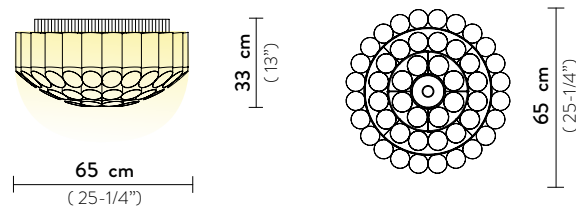

ODEON CEILING 100

Light Source: 12 X 12W E27 LED Filament Bulbs +
1 X 11W Spot LED PAR 30

Dimmable: with dimmable bulbs

Materials: Lentiflex®, Lentiflex® with cold foil

Weight: net 15 Kg - gross 41 Kg

Packaging: 114 x 114 x h. 64 cm

ODEON CEILING 65

Light Source: 6 X 12W E27 LED Filament Bulbs +
1 X 11W Spot LED PAR 30

Dimmable: with dimmable bulbs

Materials: Lentiflex®, Lentiflex® with cold foil

Weight: net 6 Kg - gross 10 Kg

Packaging: 81 x 78 x h. 50 cm

FINISH	SIZE	PRODUCT CODE	EAN CODE	DETAILS
 GOLD	100	ODECL00GLD00000NMTEU	8024727100753	BULBS DISPOSITION  85,4 cm (33-1/4") 100
	65	ODECM00GLD00000NMTEU	8024727100746	

ODEON CEILING 100

Light Source: 12 X 12W E26 LED Filament Bulbs + 1 X 11W Spot LED PAR 30
Dimmable: with dimmable bulbs
Materials: Lentiflex®, Lentiflex® with cold foil
Weight: net 33,07 lbs - gross 90,39 lbs
Packaging: 44,88 x 44,88 x h. 25,2 in

FINISH	SIZE	PRODUCT CODE	EAN CODE	DETAILS
 GOLD	100	ODECL00GLD00000NMTUS	8024727102245	BULBS DISPOSITION  85,4 cm (33-1/4") 100  49,5 cm (19-1/4") 65
	65	ODECM00GLD00000NMTUS	8024727102269	