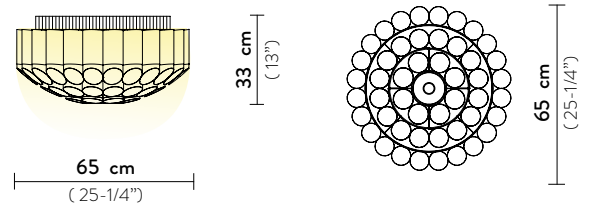

ODEON CEILING 100

Light Source: 12 X 12W E27 LED Filament Bulbs +
1 X 11W Spot LED PAR 30

Dimmable: with dimmable bulbs

Materials: Lentiflex®, Lentiflex® with cold foil

Weight: net 15 Kg - gross 41 Kg

Packaging: 114 x 114 x h. 64 cm

ODEON CEILING 65

Light Source: 6 X 12W E27 LED Filament Bulbs +
1 X 11W Spot LED PAR 30

Dimmable: with dimmable bulbs

Materials: Lentiflex®, Lentiflex® with cold foil

Weight: net 6 Kg - gross 10 Kg

Packaging: 81 x 78 x h. 50 cm

FINISH	SIZE	PRODUCT CODE	EAN CODE	DETAILS
 GOLD	100	ODECL00GLD00000NMTEU	8024727100753	BULBS DISPOSITION  85,4 cm (33-1/4") 100
	65	ODECM00GLD00000NMTEU	8024727100746	

ODEON CEILING 100

Light Source: 12 X 12W E26 LED Filament Bulbs + 1 X 11W Spot LED PAR 30
Dimmable: with dimmable bulbs
Materials: Lentiflex®, Lentiflex® with cold foil
Weight: net 33,07 lbs - gross 90,39 lbs
Packaging: 44,88 x 44,88 x h. 25,2 in

FINISH	SIZE	PRODUCT CODE	EAN CODE	DETAILS
 GOLD	100	ODECL00GLD00000NMTUS	8024727102245	BULBS DISPOSITION  85,4 cm (33-1/4") 100  49,5 cm (19-1/4") 65
	65	ODECM00GLD00000NMTUS	8024727102269	