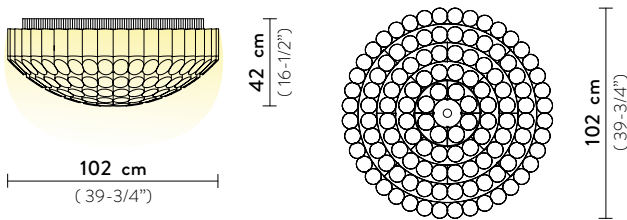

ODEON CEILING 100

Light Source: 12 X 12W E27 LED Filament Bulbs +
1 X 11W Spot LED PAR 30

Dimmable: with dimmable bulbs

Materials: Lentiflex®, Lentiflex® with cold foil

Weight: net 15 Kg - gross 41 Kg

Packaging: 114 x 114 x h. 64 cm

ODEON CEILING 65

Light Source: 6 X 12W E27 LED Filament Bulbs +
1 X 11W Spot LED PAR 30

Dimmable: with dimmable bulbs

Materials: Lentiflex®, Lentiflex® with cold foil

Weight: net 6 Kg - gross 10 Kg

Packaging: 81 x 78 x h. 50 cm

FINISH	SIZE	PRODUCT CODE	EAN CODE	DETAILS
 GOLD	100	ODECL00GLD00000NMTEU	8024727100753	BULBS DISPOSITION  85,4 cm (33-1/4") 100
	65	ODECM00GLD00000NMTEU	8024727100746	

ODEON CEILING 100

Light Source: 12 X 12W E26 LED Filament Bulbs + 1 X 11W Spot LED PAR 30
Dimmable: with dimmable bulbs
Materials: Lentiflex®, Lentiflex® with cold foil
Weight: net 33,07 lbs - gross 90,39 lbs
Packaging: 44,88 x 44,88 x h. 25,2 in

FINISH	SIZE	PRODUCT CODE	EAN CODE	DETAILS
 GOLD	100	ODECL00GLD00000NMTUS	8024727102245	BULBS DISPOSITION  85,4 cm (33-1/4") 100  49,5 cm (19-1/4") 65
	65	ODECM00GLD00000NMTUS	8024727102269	