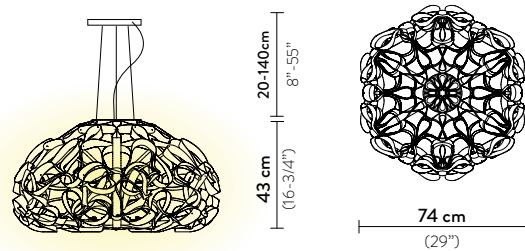

## QUANTICA SUSPENSION 75

Light Source: 4 X 12W E27 LED Filament Bulbs

Dimmable: with dimmable bulbs

Materials: Opalflex® with cold foil

Weight: net 4 Kg - gross 7 Kg

Packaging: 81 x 75 x h. 50 cm

FINISH	SIZE	PRODUCT CODE	EAN CODE	CANOPY DETAILS
 GOLD	120	QUASXL0GLD01T00000EU	8024727097961	Ø 16 x h. 4,5 cm 
	75	QUASL00GLD01T00000EU	8024727097954	
	ACCESSORIES			
	6M CABLE KIT (also after lamp order)	120		
		6M CABLE KIT (also after lamp order)	75	

## QUANTICA SUSPENSION 120

Light Source: 8 X 12W E26 LED Filament Bulbs

Dimmable: with dimmable bulbs

Materials: Opalflex® with cold foil

Weight: net 17,64 lbs - gross 154,32 lbs

Packaging: 56,3 x 56,3 x h. 33,66 in

## QUANTICA SUSPENSION 75

Light Source: 4 X 12W E26 LED Filament Bulbs

Dimmable: with dimmable bulbs

Materials: Opalflex® with cold foil

Weight: net 8,82 lbs - gross 15,43 lbs

Packaging: 31,89 x 29,53 x h. 19,69 in

FINISH	SIZE	PRODUCT CODE	EAN CODE	CANOPY DETAILS
 GOLD	120	QUASXL0GLD01T00000US	8024727098531	Ø 6,3 x h. 1,77 in 
	75	QUASL00GLD01T00000US	8024727098524	
	ACCESSORIES			
	6M CABLE KIT	120		
		6M CABLE KIT	75	