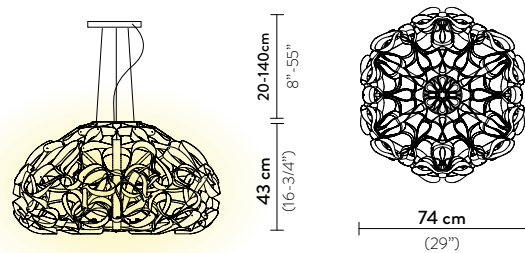

## QUANTICA SUSPENSION 120

Light Source: 8 X 12W E27 LED Filament Bulbs

Dimmable: with dimmable bulbs

Materials: Opalflex® with cold foil

Weight: net 8 Kg - gross 70 Kg

Packaging: 143 x 143 x h. 85,5 cm

## QUANTICA SUSPENSION 75

Light Source: 4 X 12W E27 LED Filament Bulbs

Dimmable: with dimmable bulbs

Materials: Opalflex® with cold foil

Weight: net 4 Kg - gross 7 Kg

Packaging: 81 x 75 x h. 50 cm

FINISH	SIZE	PRODUCT CODE	EAN CODE	CANOPY DETAILS
 GOLD	120	QUASXL0GLD01T00000EU	8024727097961	Ø 16 x h. 4,5 cm 
	75	QUASL00GLD01T00000EU	8024727097954	
	ACCESSORIES			
	6M CABLE KIT (also after lamp order)	120		
		6M CABLE KIT (also after lamp order)	75	

## QUANTICA SUSPENSION 120

Light Source: 8 X 12W E26 LED Filament Bulbs

Dimmable: with dimmable bulbs

Materials: Opalflex® with cold foil

Weight: net 17,64 lbs - gross 154,32 lbs

Packaging: 56,3 x 56,3 x h. 33,66 in

## QUANTICA SUSPENSION 75

Light Source: 4 X 12W E26 LED Filament Bulbs

Dimmable: with dimmable bulbs

Materials: Opalflex® with cold foil

Weight: net 8,82 lbs - gross 15,43 lbs

Packaging: 31,89 x 29,53 x h. 19,69 in