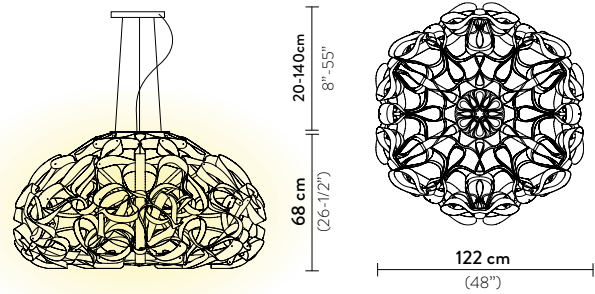

## QUANTICA SUSPENSION 120

Light Source: 8 X 12W E27 LED Filament Bulbs

Dimmable: with dimmable bulbs

Materials: Opalflex® with cold foil

Weight: net 8 Kg - gross 70 Kg

Packaging: 143 x 143 x h. 85,5 cm

## QUANTICA SUSPENSION 75

Light Source: 4 X 12W E27 LED Filament Bulbs

Dimmable: with dimmable bulbs

Materials: Opalflex® with cold foil

Weight: net 4 Kg - gross 7 Kg

Packaging: 81 x 75 x h. 50 cm

FINISH	SIZE	PRODUCT CODE	EAN CODE	CANOPY DETAILS
 GOLD	120	QUASXL0GLD01T00000EU	8024727097961	Ø 16 x h. 4,5 cm 
	75	QUASL00GLD01T00000EU	8024727097954	
	ACCESSORIES			
	6M CABLE KIT (also after lamp order)	120		
		6M CABLE KIT (also after lamp order)	75	

## QUANTICA SUSPENSION 120

Light Source: 8 X 12W E26 LED Filament Bulbs

Dimmable: with dimmable bulbs

Materials: Opalflex® with cold foil

Weight: net 17,64 lbs - gross 154,32 lbs

Packaging: 56,3 x 56,3 x h. 33,66 in

## QUANTICA SUSPENSION 75

Light Source: 4 X 12W E26 LED Filament Bulbs

Dimmable: with dimmable bulbs

Materials: Opalflex® with cold foil

Weight: net 8,82 lbs - gross 15,43 lbs

Packaging: 31,89 x 29,53 x h. 19,69 in