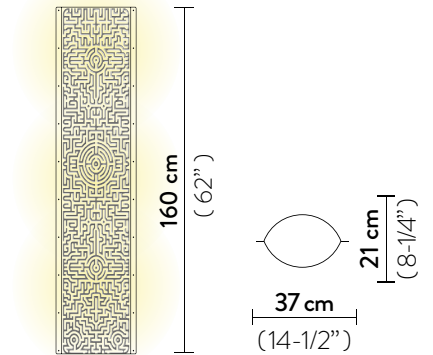

THE LIGHTNING ARCHIVES FLOOR

Light Source: 3 X 12W E27 LED Filament Bulbs

Dimmable: with dimmable bulbs

Materials: Opalflex®, Cristalflex®

With: brass or colored finished profile

Weight: net 4,9 Kg - gross 7,8 Kg

Packaging: 37 x 30 x h. 168 cm

FINISH	PRODUCT CODE	EAN CODE	DETAILS
 LOVE PEACE JOY	TUBFXL0LVJ00000000EU	8024727074740	DIGITAL PRINTING 
 LABYRINTH	TUBFXL0LBR00000000EU	8024727074689	DIGITAL PRINTING 
 L'AFRIQUE	TUBFXL0AFQ00000000EU	8024727074986	DIGITAL PRINTING 
 FAENA ART	TUBFXL0FAR00000000EU	8024727074924	DIGITAL PRINTING 

THE LIGHTNING ARCHIVES FLOOR

Light Source: 3 X 12W E26 LED Filament Bulbs

Dimmable: with dimmable bulbs

Materials: Opalflex®, Cristalflex®

With: brass or colored finished profile

Weight: net 10,8 lbs - gross 17,2 lbs

Packaging: 14,57 x 11,81 x h. 66,14 in

FINISH	PRODUCT CODE	EAN CODE	DETAILS
 <p>LOVE PEACE JOY</p>	TUBFXL0LVJ00000000US	8024727074771	DIGITAL PRINTING 
 <p>LABYRINTH</p>	TUBFXL0LBR00000000US	8024727074771	DIGITAL PRINTING 
 <p>L'AFRIQUE</p>	TUBFXL0AFQ00000000US	8024727075013	DIGITAL PRINTING 
 <p>FAENA ART</p>	TUBFXL0FAR00000000US	8024727074955	DIGITAL PRINTING 