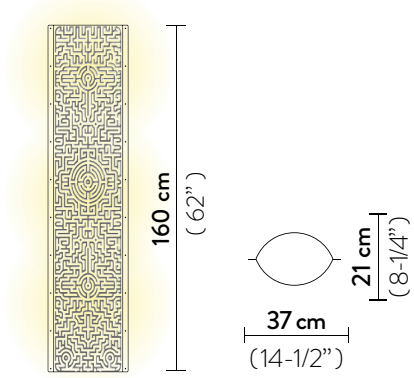

THE LIGHTNING ARCHIVES FLOOR

Light Source: 3 X 12W E27 LED Filament Bulbs

Dimmable: with dimmable bulbs

Materials: Opalflex®, Cristalflex®

With: brass or colored finished profile

Weight: net 4,9 Kg - gross 7,8 Kg

Packaging: 37 x 30 x h. 168 cm

FINISH	PRODUCT CODE	EAN CODE	DETAILS
 LOVE PEACE JOY	TUBFXL0LVJ00000000EU	8024727074740	DIGITAL PRINTING 
 LABYRINTH	TUBFXL0LBR00000000EU	8024727074689	DIGITAL PRINTING 
 L'AFRIQUE	TUBFXL0AFQ00000000EU	8024727074986	DIGITAL PRINTING 
 FAENA ART	TUBFXL0FAR00000000EU	8024727074924	DIGITAL PRINTING 

THE LIGHTNING ARCHIVES FLOOR

Light Source: 3 X 12W E26 LED Filament Bulbs

Dimmable: with dimmable bulbs

Materials: Opalflex®, Cristalflex®

With: brass or colored finished profile

Weight: net 10,8 lbs - gross 17,2 lbs

Packaging: 14,57 x 11,81 x h. 66,14 in

FINISH	PRODUCT CODE	EAN CODE	DETAILS
 <p>LOVE PEACE JOY</p>	TUBFXL0LVJ00000000US	8024727074771	DIGITAL PRINTING 
 <p>LABYRINTH</p>	TUBFXL0LBR00000000US	8024727074771	DIGITAL PRINTING 
 <p>L'AFRIQUE</p>	TUBFXL0AFQ00000000US	8024727075013	DIGITAL PRINTING 
 <p>FAENA ART</p>	TUBFXL0FAR00000000US	8024727074955	DIGITAL PRINTING 