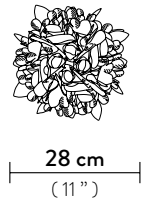

VELI TABLE DESIGN BY ADRIANO RACHELE

VELI TABLE

Light Source: 1 X 6W E14 LED Filament Bulb

Dimmable: not dimmable

Materials: Opalflex®

With: Magnetic System

Weight: net 0,6 Kg - gross 1,2 Kg

Packaging: 32 x 32 x h. 25 cm

FOLIAGE

| FINISH | PRODUCT CODE | EAN CODE | DETAILS |
|--|-----------------------------|---------------|--|
|  FOLIAGE | VELTS00FLG00000000EU | 8024727084435 | Magnetic System  |
|  COUTURE | VELTS00CTR00000000EU | 8024727073392 | Magnetic System  |
|  WHITE | VELTS00WHT00000000EU | 8024727041834 | Magnetic System  |
|  BLACK | VELTS00BLK00000000EU | 8024727041841 | Magnetic System  |

VELI TABLE DESIGN BY ADRIANO RACHELE

VELI TABLE

Light Source: 1 X 6W E12 LED Filament Bulb

Dimmable: not dimmable

Materials: Opalflex®

With: Magnetic System

Weight: net 1,32 lbs - gross 2,65 lbs

Packaging: 12,6 x 12,6 x h. 9,84 in