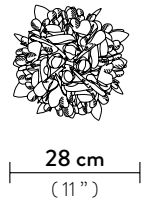

VELI TABLE DESIGN BY ADRIANO RACHELE

VELI TABLE

Light Source: 1 X 6W E14 LED Filament Bulb

Dimmable: not dimmable

Materials: Opalflex®

With: Magnetic System

Weight: net 0,6 Kg - gross 1,2 Kg

Packaging: 32 x 32 x h. 25 cm

FOLIAGE

| FINISH | PRODUCT CODE | EAN CODE | DETAILS |
|--|-----------------------------|---------------|--|
|  FOLIAGE | VELTS00FLG00000000EU | 8024727084435 | Magnetic System  |
|  COUTURE | VELTS00CTR00000000EU | 8024727073392 | Magnetic System  |
|  WHITE | VELTS00WHT00000000EU | 8024727041834 | Magnetic System  |
|  BLACK | VELTS00BLK00000000EU | 8024727041841 | Magnetic System  |

VELI TABLE DESIGN BY ADRIANO RACHELE

VELI TABLE

Light Source: 1 X 6W E12 LED Filament Bulb

Dimmable: not dimmable

Materials: Opalflex®

With: Magnetic System

Weight: net 1,32 lbs - gross 2,65 lbs

Packaging: 12,6 x 12,6 x h. 9,84 in

FOLIAGE

| FINISH | PRODUCT CODE | EAN CODE | DETAILS |
|--|-----------------------------|---------------|--|
|  FOLIAGE | VELTS00FLG00000000US | 8024727084664 | Magnetic System  |
|  COUTURE | VELTS00CTR00000000US | 8024727073415 | Magnetic System  |
|  WHITE | VELTS00WHT00000000US | | Magnetic System  |
|  BLACK | VELTS00BLK00000000US | | Magnetic System  |