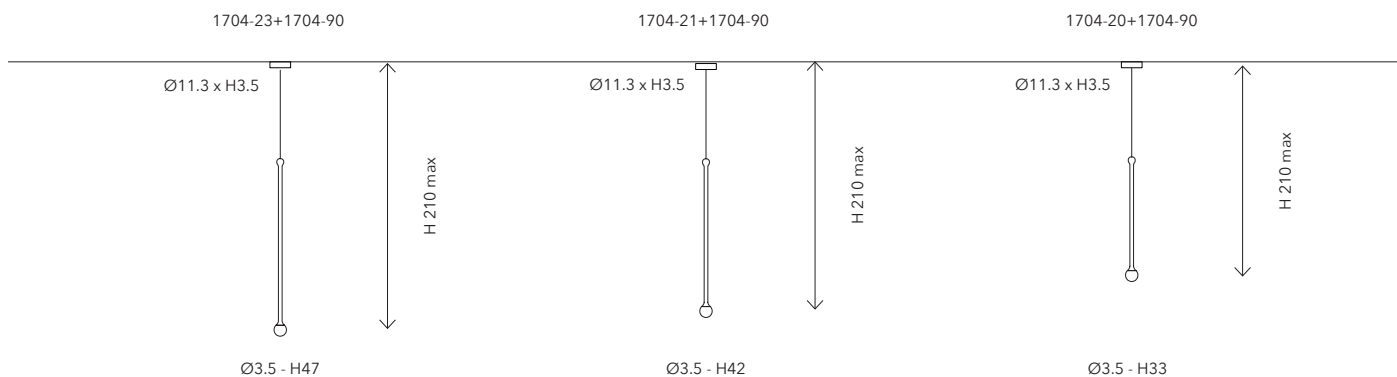

NOTE:

Remote driver not included

lampade installabili su piastre type B o Rosone Barra type X
lamps installable on plates type B or Bar canopy type X