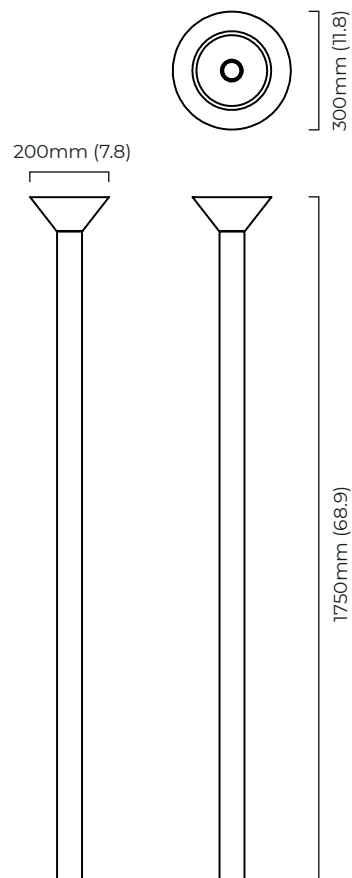

TORRES UPLIGHTER

FINISH

antique bronze
bronze
polished nickel

DIMENSIONS (body of fixture)

300 x 300 x 1750 mm (w x d x h)

WEIGHT

12kg (26.5lbs)

FLEX

2500mm cord set with black flex and inline switch

ILLUMINATION

220-240v - 1 x GU10, 6w min (recomended 9.6w) - 2700K LED only
110-130v - 1 x GU10, 6w min (recomended 9.6w) - 2700K LED only
(no bulbs supplied)

CERTIFICATION

VIEW ON WEBSITE

*Diagrams are not to scale.

TORRES UPLIGHTER

SKU NUMBER	FINISH DESCRIPTION	VOLTAGE
TORFLOAB-240D	antique bronze - 240v 5 amp plug	220-240V
TORFLOAB-240I	antique bronze - 240v AU plug	220-240V
TORFLOAB-240F	antique bronze - 240v EU plug	220-240V
TORFLOAB-240J	antique bronze - 240v swiss plug	220-240V
TORFLOAB-240G	antique bronze - 240v UK plug	220-240V
TORFLOBZ-240D	bronze - 240v 5 amp plug	220-240V
TORFLOBZ-240I	bronze - 240v AU plug	220-240V
TORFLOBZ-240F	bronze - 240v EU plug	220-240V
TORFLOBZ-240J	bronze - 240v swiss plug	220-240V
TORFLOBZ-240G	bronze - 240v UK plug	220-240V
TORFLOPN-240D	polished nickel - 240v 5 amp plug	220-240V
TORFLOPN-240I	polished nickel - 240v AU plug	220-240V
TORFLOPN-240F	polished nickel - 240v EU plug	220-240V
TORFLOPN-240J	polished nickel - 240v swiss plug	220-240V
TORFLOPN-240G	polished nickel - 240v UK plug	220-240V
TORFLOAB-110A	antique bronze - 110v US plug	110-130V
TORFLOBZ-110A	bronze - 110v US plug	110-130V
TORFLOPN-110A	polished nickel - 110v US plug	110-130V