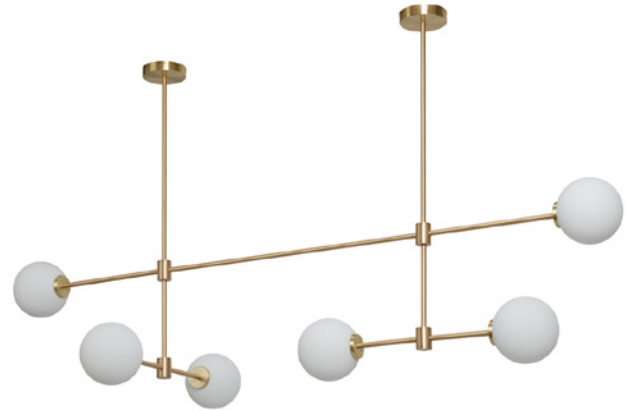

TREVI PENDANT MULTI 6 - DALI-B

FINISH

antique bronze with matt opal glass
bronze with matt opal glass
satin brass with matt opal glass

DIMENSIONS (body of fixture)

640 x 1690 x 400 mm (w x d x h)

WEIGHT

7kg (15.4lbs)

please ensure ceiling structure is strong enough to support the weight of the light

OVERALL DROP

minimum 515 mm

supplied with 2 X 1000mm drop rod (12.7mm dia) as standard (adjustable on site)

ILLUMINATION

220-240v - 6 x E14 - 25w max (or 4.5w LED 2700k)

DALI converter to be installed in the ceiling rose

DIMMING

dimmable bulb required

DALI compatible

CEILING ROSE / PLATE

round ceiling rose - $\varnothing$ 140 x 35 mm (dia x h)

CERTIFICATION

VIEW ON WEBSITE

min 165mm (6.5)
400mm (15.7)