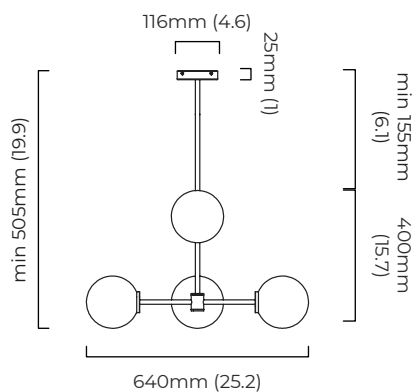

TREVI PENDANT MULTI 6 - DALI-A

FINISH

antique bronze with matt opal glass
bronze with matt opal glass
satin brass with matt opal glass

DIMENSIONS (body of fixture)

640 x 1690 x 400 mm (w x d x h)

WEIGHT

7kg (15.4lbs)

please ensure ceiling structure is strong enough to support the weight of the light

OVERALL DROP

minimum 505 mm

supplied with 2 X 1000mm drop rod (12.7mm dia) as standard (adjustable on site)

ILLUMINATION

220-240v - 6 x E14 - 25w max (or 4.5w LED 2700k)

DALI converter to be installed in the cavity

DIMMING

dimnable bulb required

DALI compatible

CEILING ROSE / PLATE

round ceiling rose - $\varnothing$ 116 x 25 mm (dia x h)

CERTIFICATION

VIEW ON WEBSITE