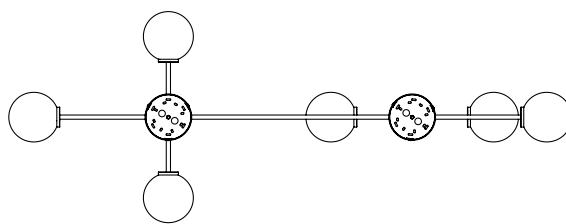

TREVI PENDANT MULTI 6 - DALI-B

FINISH

antique bronze with matt opal glass
bronze with matt opal glass
satin brass with matt opal glass

DIMENSIONS (body of fixture)

640 x 1690 x 400 mm (w x d x h)

WEIGHT

7kg (15.4lbs)

please ensure ceiling structure is strong enough to support the weight of the light

OVERALL DROP

minimum 515 mm

supplied with 2 X 1000mm drop rod (12.7mm dia) as standard (adjustable on site)

ILLUMINATION

220-240v - 6 x E14 - 25w max (or 4.5w LED 2700k)

DALI converter to be installed in the ceiling rose

DIMMING

dimmable bulb required

DALI compatible

CEILING ROSE / PLATE

round ceiling rose - $\varnothing$ 140 x 35 mm (dia x h)

CERTIFICATION

VIEW ON WEBSITE

min 165mm (6.5)
400mm (15.7)