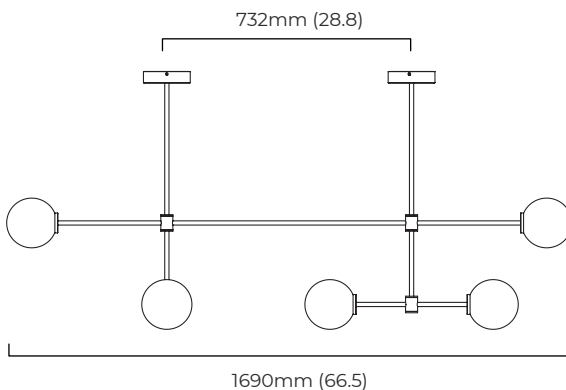

### DIMENSIONS (body of fixture)

640 x 1690 x 400 mm (w x d x h)

### CEILING ROSE / PLATE

round ceiling rose -  $\varnothing$  140 x 35 mm (dia x h)

### VIEW ON WEBSITE

min 165mm (6.5)  
 400mm (15.7)

mounting plate dimensions

\*Diagrams are not to scale.