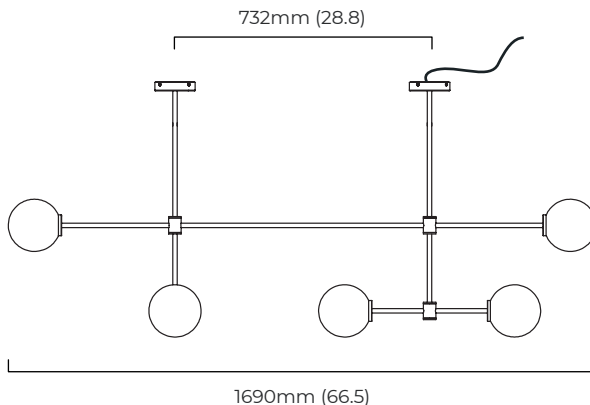

TREVI PENDANT MULTI 6

FINISH

antique bronze with matt opal glass
bronze with matt opal glass
satin brass with matt opal glass

DIMENSIONS (body of fixture)

640 x 1690 x 400 mm (w x d x h)

WEIGHT

7kg (15.4lbs)

please ensure ceiling structure is strong enough to support the weight of the light

OVERALL DROP

minimum 505 mm

supplied with 2 X 1000mm drop rod (12.7mm dia) as standard (adjustable on site)

ILLUMINATION

220-240v - 6 x E14 - 25w max (or 4.5w LED 2700k)

110-130v - 6 x E12 - 25w max (or 4.5w LED 2700k)

DIMMING

dimnable bulb required

trailing edge dimmable / phase cut (rotary dimmer) - standard

DALI option available (220-240v only)

CEILING ROSE / PLATE

round ceiling rose - $\varnothing$ 116 x 25 mm (dia x h)

CERTIFICATION

VIEW ON WEBSITE

*Diagrams are not to scale.