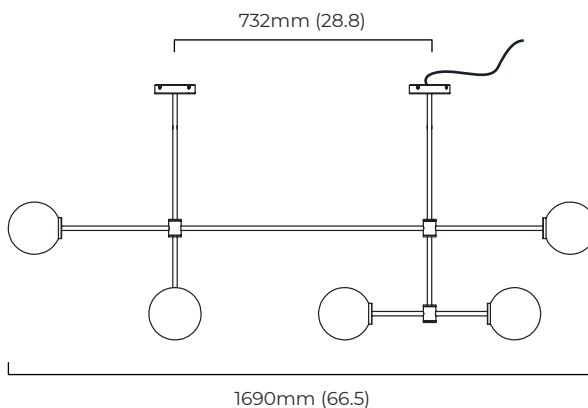

TREVI PENDANT MULTI 6 - DALI-A

FINISH

antique bronze with matt opal glass
bronze with matt opal glass
satin brass with matt opal glass

DIMENSIONS (body of fixture)

640 x 1690 x 400 mm (w x d x h)

WEIGHT

7kg (15.4lbs)

please ensure ceiling structure is strong enough to support the weight of the light

OVERALL DROP

minimum 505 mm

supplied with 2 X 1000mm drop rod (12.7mm dia) as standard (adjustable on site)

ILLUMINATION

220-240v - 6 x E14 - 25w max (or 4.5w LED 2700k)

DALI converter to be installed in the cavity

DIMMING

dimnable bulb required

DALI compatible

CEILING ROSE / PLATE

round ceiling rose - $\varnothing$ 116 x 25 mm (dia x h)

CERTIFICATION

VIEW ON WEBSITE