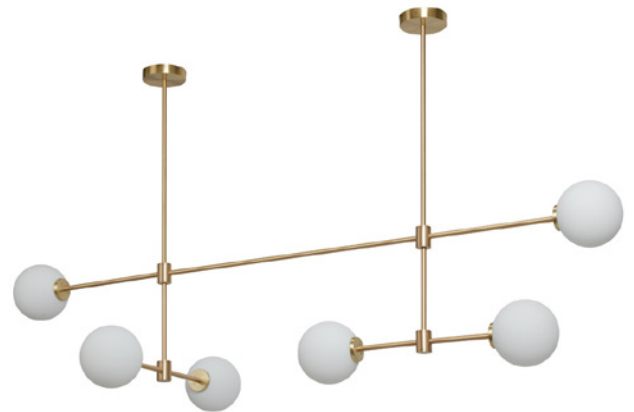

TREVI PENDANT MULTI 6 - DALI-A

FINISH

antique bronze with matt opal glass
bronze with matt opal glass
satin brass with matt opal glass

DIMENSIONS (body of fixture)

640 x 1690 x 400 mm (w x d x h)

WEIGHT

7kg (15.4lbs)

please ensure ceiling structure is strong enough to support the weight of the light

OVERALL DROP

minimum 505 mm

supplied with 2 X 1000mm drop rod (12.7mm dia) as standard (adjustable on site)

ILLUMINATION

220-240v - 6 x E14 - 25w max (or 4.5w LED 2700k)

DALI converter to be installed in the cavity

DIMMING

dimnable bulb required

DALI compatible

CEILING ROSE / PLATE

round ceiling rose - $\varnothing$ 116 x 25 mm (dia x h)

CERTIFICATION

VIEW ON WEBSITE