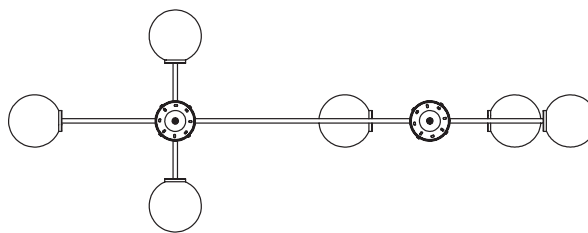

TREVI PENDANT MULTI 6 - DALI-A

FINISH

antique bronze with matt opal glass
bronze with matt opal glass
satin brass with matt opal glass

DIMENSIONS (body of fixture)

640 x 1690 x 400 mm (w x d x h)

WEIGHT

7kg (15.4lbs)

please ensure ceiling structure is strong enough to support the weight of the light

OVERALL DROP

minimum 505 mm

supplied with 2 X 1000mm drop rod (12.7mm dia) as standard (adjustable on site)

ILLUMINATION

220-240v - 6 x E14 - 25w max (or 4.5w LED 2700k)

DALI converter to be installed in the cavity

DIMMING

dimnable bulb required

DALI compatible

CEILING ROSE / PLATE

round ceiling rose - $\varnothing$ 116 x 25 mm (dia x h)

CERTIFICATION

VIEW ON WEBSITE