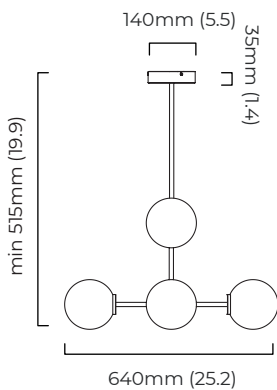

### DIMENSIONS (body of fixture)

640 x 1690 x 400 mm (w x d x h)

### CEILING ROSE / PLATE

round ceiling rose -  $\varnothing$  140 x 35 mm (dia x h)

### VIEW ON WEBSITE

min 165mm (6.5)  
 400mm (15.7)

mounting plate dimensions

\*Diagrams are not to scale.