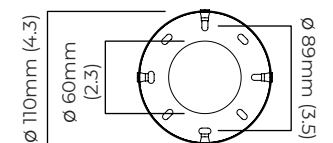

mounting plate dimensions