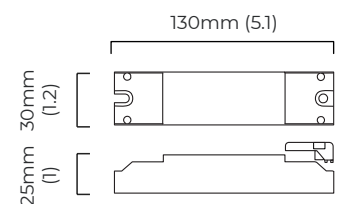

### DIMENSIONS (body of fixture)

640 x 1690 x 400 mm (w x d x h)

### VIEW ON WEBSITE

mounting plate dimensions

DALI converter dimensions

\*Diagrams are not to scale.