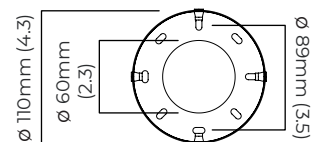

mounting plate dimensions