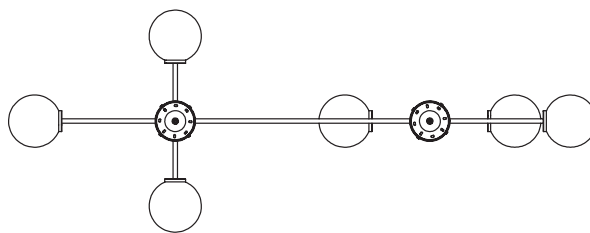

TREVI PENDANT MULTI 6

FINISH

antique bronze with matt opal glass
bronze with matt opal glass
satin brass with matt opal glass

DIMENSIONS (body of fixture)

640 x 1690 x 400 mm (w x d x h)

WEIGHT

7kg (15.4lbs)

please ensure ceiling structure is strong enough to support the weight of the light

OVERALL DROP

minimum 505 mm

supplied with 2 X 1000mm drop rod (12.7mm dia) as standard (adjustable on site)

ILLUMINATION

220-240v - 6 x E14 - 25w max (or 4.5w LED 2700k)

110-130v - 6 x E12 - 25w max (or 4.5w LED 2700k)

DIMMING

dimnable bulb required

trailing edge dimmable / phase cut (rotary dimmer) - standard

DALI option available (220-240v only)

CEILING ROSE / PLATE

round ceiling rose - $\varnothing$ 116 x 25 mm (dia x h)

CERTIFICATION

VIEW ON WEBSITE

*Diagrams are not to scale.