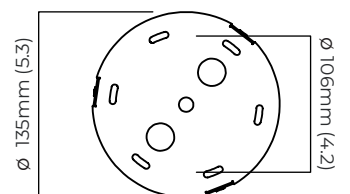

### DIMENSIONS (body of fixture)

640 x 1690 x 400 mm (w x d x h)

### CEILING ROSE / PLATE

round ceiling rose -  $\varnothing$  140 x 35 mm (dia x h)

### VIEW ON WEBSITE

min 165mm (6.5)  
 400mm (15.7)

mounting plate dimensions

\*Diagrams are not to scale.