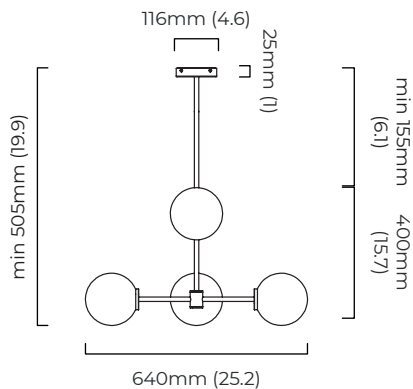

TREVI PENDANT MULTI 6

FINISH

antique bronze with matt opal glass
bronze with matt opal glass
satin brass with matt opal glass

DIMENSIONS (body of fixture)

640 x 1690 x 400 mm (w x d x h)

WEIGHT

7kg (15.4lbs)

please ensure ceiling structure is strong enough to support the weight of the light

OVERALL DROP

minimum 505 mm

supplied with 2 X 1000mm drop rod (12.7mm dia) as standard (adjustable on site)

ILLUMINATION

220-240v - 6 x E14 - 25w max (or 4.5w LED 2700k)

110-130v - 6 x E12 - 25w max (or 4.5w LED 2700k)

DIMMING

dimnable bulb required

trailing edge dimmable / phase cut (rotary dimmer) - standard

DALI option available (220-240v only)

CEILING ROSE / PLATE

round ceiling rose - $\varnothing$ 116 x 25 mm (dia x h)

CERTIFICATION

VIEW ON WEBSITE

*Diagrams are not to scale.