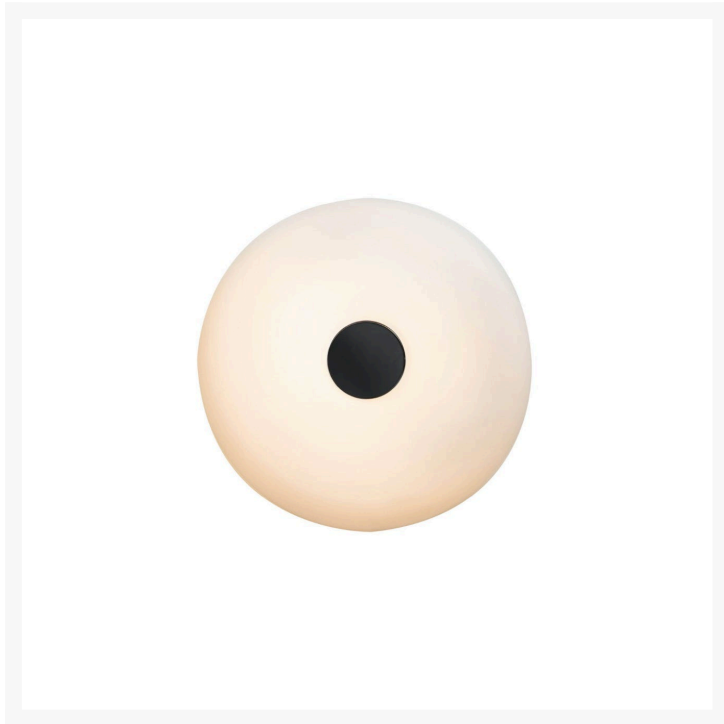

TROPICO GRANDE

Gabriele e Oscar Buratti, 2020

The "shape of light" is the central theme of this project by Gabriele and Oscar Buratti, which began with the Equatore family of lamps, presented in 2017 and now expanded to include other finishes, and continues with the new Meridiano and Tropico. Forms of glass and metal that collect, contain and diffuse light in space. Passing between opaline, coloured and transparent layers, emphasised by the refined curves and the magic of blown glass, the light is free to create surprising and fascinating effects, patterns and moods. Tropico is a spherical cap of opaque opaline glass, flattened and fixed by a large mirrored metal boss. The family comprises wall/ceiling and table versions, both available in three different sizes.

Wall lamp with diffused phase-cut dimmable light. Diffuser in etched opaline blown glass. Central button available in gold or black nickel-plated. Integrated LED.

MADE IN
IT

MATERIAL DESCRIPTION
glass, galvanized metal

DIMMER
Dimmable

COLOR DESCRIPTION SKU
black

CERTIFICATIONS
CEIP20

GROUP TENSION
Integrated Led

Additional Information

ENERGY CLASS
F

Light Source   LED

LIGHT SOURCE
LED 42,5W (3000K, CRI>80, 4600Lm)

SKU
F442170550NELE