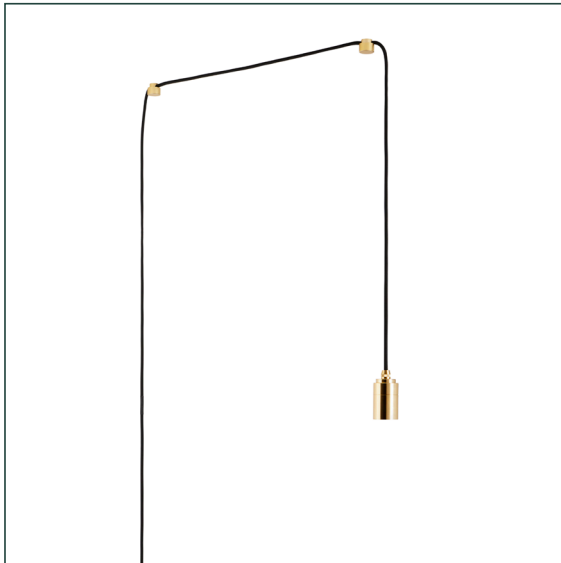

PLUG-IN PENDANT IN BRASS

tala®

SKU: BRAS-PAP-01-US

PLUG + PLAY

The Brass Plug-in Pendant by Tala is a portable lighting solution. Combining Tala's signature Brass Pendant with a longer cable, in-line dimmer and plug for easy installation. Suitable for pairing with any E26 bulb.

PHYSICAL

Pendant:	L 1 5/8 x W 1 5/8 x H 3 1/8in
Not used:	L - x W - x H -in
Cable length:	19' 8" total (13' pendant to dimmer)
Materials:	Brass
Finish:	Brass
Weight:	690g
IP rating:	IP20
Base:	E26

ELECTRICAL