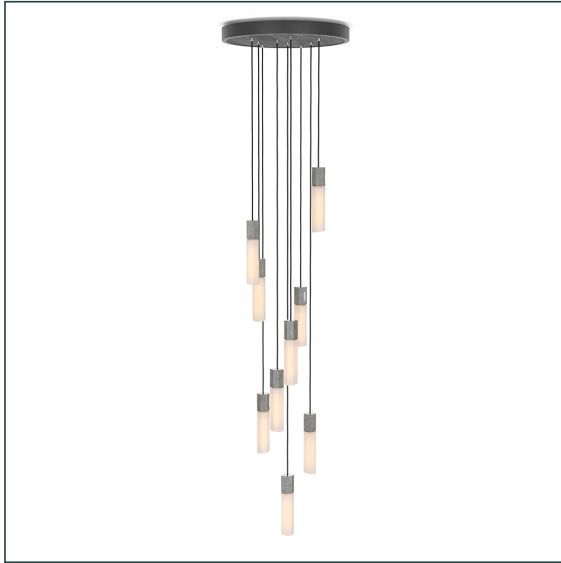

BASALT NINE PENDANT STAINLESS STEEL

tala®

SKU: CP-BLK-LRG-BS-02-US
CEILING CANOPY + PENDANT SET

The Basalt Nine Pendant by Tala is a designer lighting fixture that draws inspiration from the natural basalt rock formations at the Giant's Causeway in Northern Ireland. Dramatic and stylish, the dimmable LED bulbs and textured pendants offer a truly unique experience.

PHYSICAL

Pendant:	L 2 2/8 x W 2 2/8 x H 3in
Ceiling rose:	L 20 x W 20 x H 2in
Cable length:	16' 4"
Materials:	Stainless steel, powder coated steel, wood veneer
Finish:	Stainless Steel
Weight:	10940g
IP rating:	IP20
Base:	E26