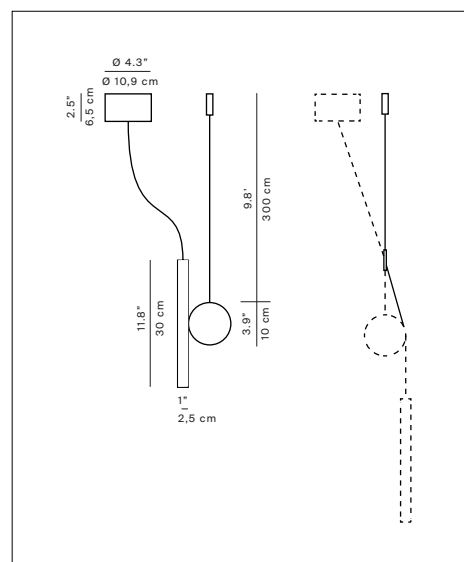

Doi

Design Meneghello Paoletti

**LUCE
PLAN**

Type:	Suspension
Light source:	LED 5W 2700K ,CRI 90, 291 lm LED 5W 2700K, CRI 90, 306 lm I:max: 550mAdc V: 9Vdc
Product use:	Indoor
Materials:	Aluminium cylinder. Iron counterweight and structure
Colors:	Body and counterweight: white, matt black, matt brass Cylinder: ribbed white, matt black, matt brass Ceiling rose: black
Description:	Doi is a family of decorative indoor lamps, including a wall version, which takes on different possible configurations in the suspension models, formed by only a disk and a cylinder, or with the added "pendulum" accessory.

Insulation class and marks: 

Rating: 110 - 240V~50/60 Hz, 9W

Reference code:	A05S1 1A050S100001	black
	3000K 1A050S100030	brass
	A05S1W 1A050S1W0001	black
	2700K 1A050S1W0030	brass
	A05S2 1A050S200002	ribbed body, painted white
	3000K	
	A05S2W 1A050S2W0002	ribbed body, painted white
	2700K	
	Ceiling rose	
	A05/1T 1A050/01T001	black, dimmable phase cut
	A05/1D 1A050/01D001	black, dimmable DALI
	Counterweight	
	A05/2 1A050/020002	white
	1A050/020001	black
	1A050/020030	brass
	Counterweight accessory	
	A05/3 1A050/030000	metal