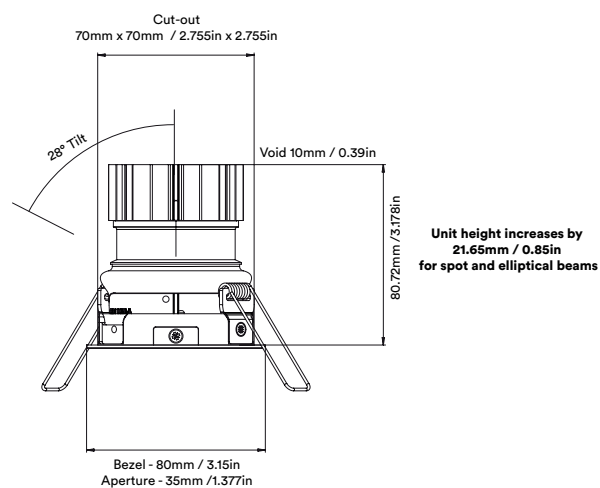

vira adjustable origin

circular product