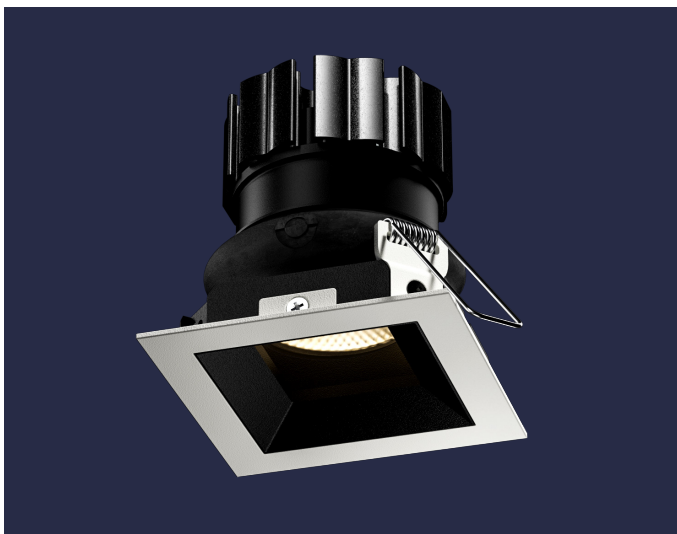

erluna

vira adjustable
origin

circular product

vira adjustable origin

circular product

vira adjustable origin

circular product

When an old Orluna light comes to the end of its life, or is faulty, instead of throwing it away, we kindly ask you to return it to us.

2

vira adjustable origin

circular product

| | | 2700K | | | | | | | | | |
|--------------|---------------------|-------------|-------------|---------------|---------------|-------------|--------------|-------------|--------------|----------------------|----------------------|
| | | SPOT | | | SOFT | | | | SPECIALITY | | |
| LIGHT VALUES | Beam Width FWHM | Ultra 8° | Spot 10° | Narrow 14° | Medium 29° | Wide 39° | Flood 46° | Wash 53° | Crisp 36° | Elliptical 10x45° | Elliptical 20x40° |
| | Initial Lumens | 533 | 953 | 1021 | 1021 | 1021 | 1021 | 1021 | 1021 | 953 | 953 |
| | Engine Lumens | 223 | 357 | 379 | 871 | 859 | 802 | 836 | 861 | 266 | 290 |
| | Luminaire Lumens | 195 | 351 | 379 | 445 | 450 | 462 | 485 | 499 | 210 | 252 |
| | Engine Lm/W | 29 | 29 | 33 | 76 | 75 | 70 | 73 | 76 | 22 | 24 |
| | Luminaire Cd | 7065 | 9911 | 5797 | 1406 | 907 | 734 | 625 | 1276 | 768 | 1414 |
| POWER | Voltage | 36V | 36V | 34V | | | | 36V | | | |
| | Drive Current | 180mA | 300mA | 300mA | | | | 300mA | | | |
| | Circuit Power (typ) | 7.8W | 12.2W | 11.4W | | | | 12.2W | | | |