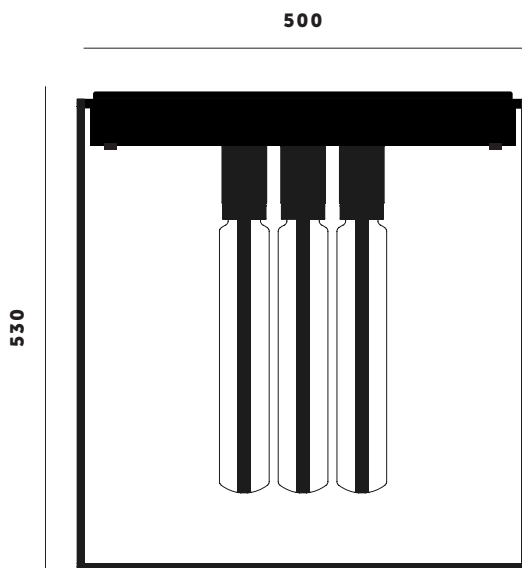

BUSTER + PUNCH

LONDON

CAGED CEILING 4.0

TECH SPEC

CAGED CEILING 4.0

CAGED Ceiling 4.0 is a large square chandelier. The light is made from a matt black metal cage and uses four LED BUSTER BULB / TUBES. The 4.0 is a statement light that looks great in hallways, as a room centrepiece and above dinner tables. The light can be surface mounted directly to the ceiling or elongated with additional extension cages measuring up to 1 meter.

busterandpunch.com
info@busterandpunch.com

BUSTER + PUNCH

LONDON

CAGED CEILING 4.0

TECH SPEC

<p>PRODUCT:</p>	<p>SKU:</p>	<p>MOUNTING OPTIONS:</p>
<p> White marble</p> <p> Black marble</p> <p> Extension kit / 1 x 500mm</p>	<p>RCA-14370</p> <p>RCA-02371</p> <p>RCA-02406</p>	<p> Ceiling surface mounted</p> <p> Extension cage mounted</p>
<p>SPECIFICATIONS:</p>		<p>EXTENSION CAGES:</p>
<p>Ceiling surface / pendant light Matt black metal cage Matt black knurled details E27 / 200-240V / IP20 Buster Bulb / Tube (included)</p> <p>Light source (included): 4 x BUSTER BULBS / TUBES 5W dimmable warm white LED</p> <p>Care instructions: Wipe with damp cloth with no loose hairs, avoid using any chemicals. Please note all finishes are prone to aging.</p>		<p>Total drop length: 1030</p> <p>Extension cage length: 500</p>  <p>*This is a heavy product. Ensure that the ceiling fixing method is suitable for the type of ceiling used.</p>