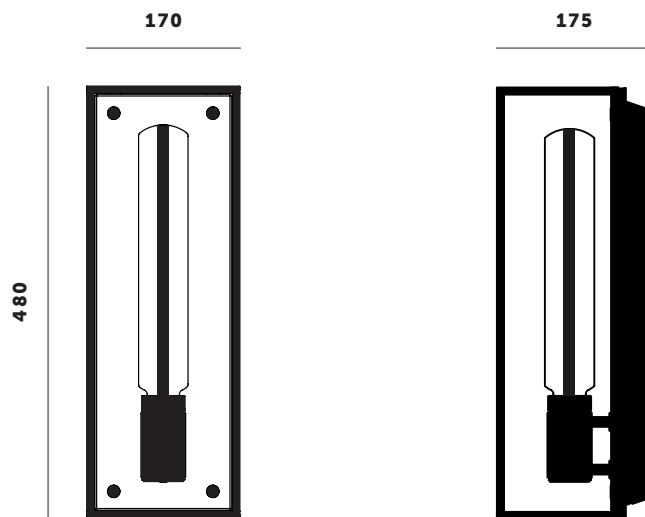

BUSTER + PUNCH

LONDON

CAGED WALL / LARGE

TECH SPEC

CAGED WALL / LARGE

CAGED Wall / Large perfectly frames the LED BUSTER BULB / TUBE. The wall light is made from a matt black metal cage and comes with a changeable back panel. Caged Wall / Large can be displayed on its own, in linear procession or staggered heights for maximum impact.

busterandpunch.com
info@busterandpunch.com

BUSTER + PUNCH

LONDON

CAGED WALL / LARGE

TECH SPEC

SPECIFICATIONS:

Wall light
 Matt black metal cage
 Matt black knurled details
 E27 / 200-240V / IP20
 5W Buster Bulb / Tube (sold separately)

MOUNTING OPTIONS:

 Wall surface mounted

BACKPLATE FINISH	SKU	LIGHT SOURCE:
 White marble  Black marble	<p>RCA-14374</p> <p>RCA-02375</p>	<p>1 x BUSTER BULB / TUBE (sold separately) 5W dimmable warm white LED E27 screw</p>