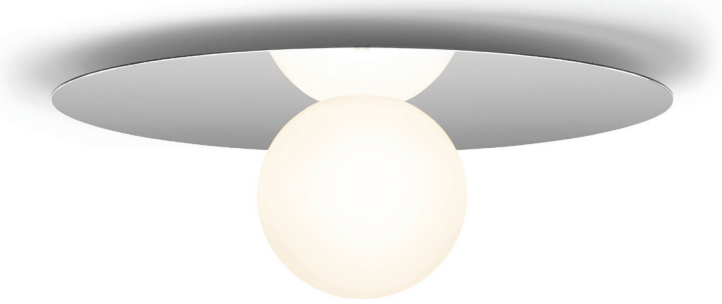

Color Temperature: 2700K-1800K (Warm Dim)

Luminosity: 290 Lumens (12"), 290 Lumens (18"), 800

Lumens (22"), 1625 Lumens (32")

Luminaire Efficacy: 48Lm/W(12",18"), 66Lm/W(22"),

80 Lm/W (32")

Color Rendition Index: 95 CRI

50K hour lifespan

CERTIFICATIONS

PRODUCT CODES (ENTER DISC SIZE IN BLANK SPACE)

Bola Disc Flush (Chrome):	BOLA FSH CRM
Bola Disc Flush (Brass):	BOLA FSH BRA
Bola Disc Flush (Rose Gold):	BOLA FSH RGD
Bola Disc Flush (Gunmetal):	BOLA FSH GUN
Bola Disc Flush (Matte Black):	BOLA FSH BLK
Bola Disc Flush (Matte White):	BOLA FSH WHT
Bola Disc Flush Standoff	BOLA FSH STAND

PACKAGING WEIGHT AND DIMENSIONS

Bola Disc 12	4LBS	15" X 15" X 7"
(Steel Shade)	1.8KG	38cm X 38cm X 18cm
Bola Disc 12	2.4LBS	15" X 15" X 7"
(White Aluminum Shade)	1.1KG	38cm X 38cm X 18cm
Bola Disc 18	8.6LBS	20.75" X 20.75" X 8"
(Steel Shade)	3.9KG	53cm X 53cm X 20cm
Bola Disc 18	6.75LBS	20.75" X 20.75" X 8"
(White Aluminum Shade)	3KG	53cm X 53cm X 20cm
Bola Disc 22	12.25LBS	24" X 24" X 10"
(Steel Shade)	5.6KG	61cm X 61cm X 25cm
Bola Disc 22	9LBS	24" X 24" X 10"
(White Aluminum Shade)	4.1KG	61cm X 61cm X 25cm
Bola Disc 32	23.8LBS	34.5" X 34.5" X 10.5"
(Steel Shade)	10.8KG	87.6cm X 87.6cm X 27cm
Bola Disc 32	17.5LBS	34.5" X 34.5" X 10.5"
(White Aluminum Shade)	7.9KG	87.6cm X 87.6cm X 27cm

NOTES

3000K and 3500K CCT Models Available Upon Request.

(Please inquire for MOQ, Leadtime)

Custom requests can be considered on volume orders.