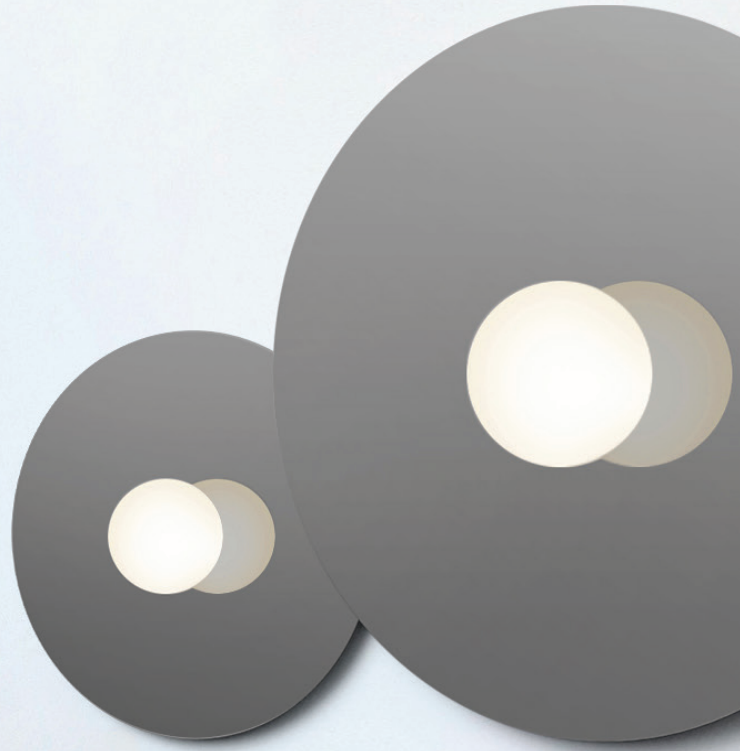

BOLA DISC FLUSH GROUPING

Stunning compositions can be created by mixing or matching different sizes and finishes together to form unique customized light clusters.