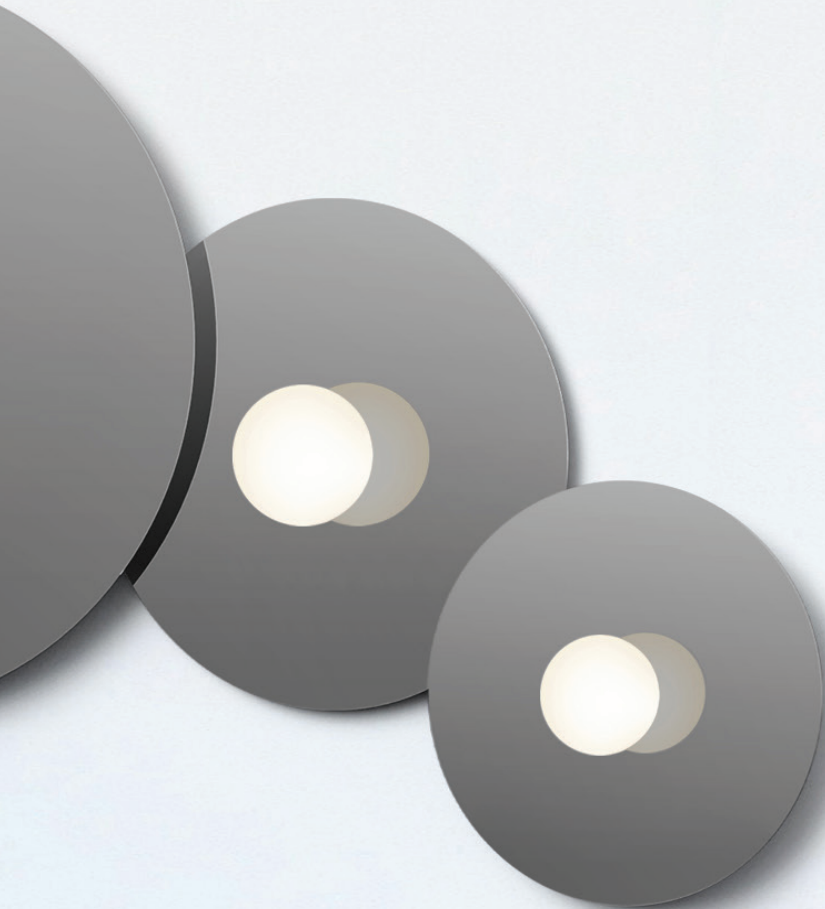

1" add-on standoff
allows for overlapping
disc groupings

PRODUCT CODE
BOLA FSH STAND

15"
(38mm)

1"
(23mm)