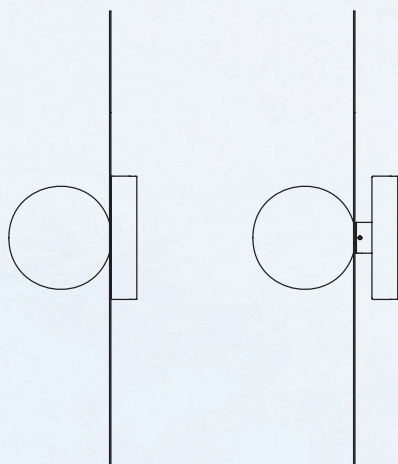

1" add-on standoff
allows for overlapping
disc groupings

PRODUCT CODE
BOLA FSH STAND

15"
(38mm)

1"
(23mm)