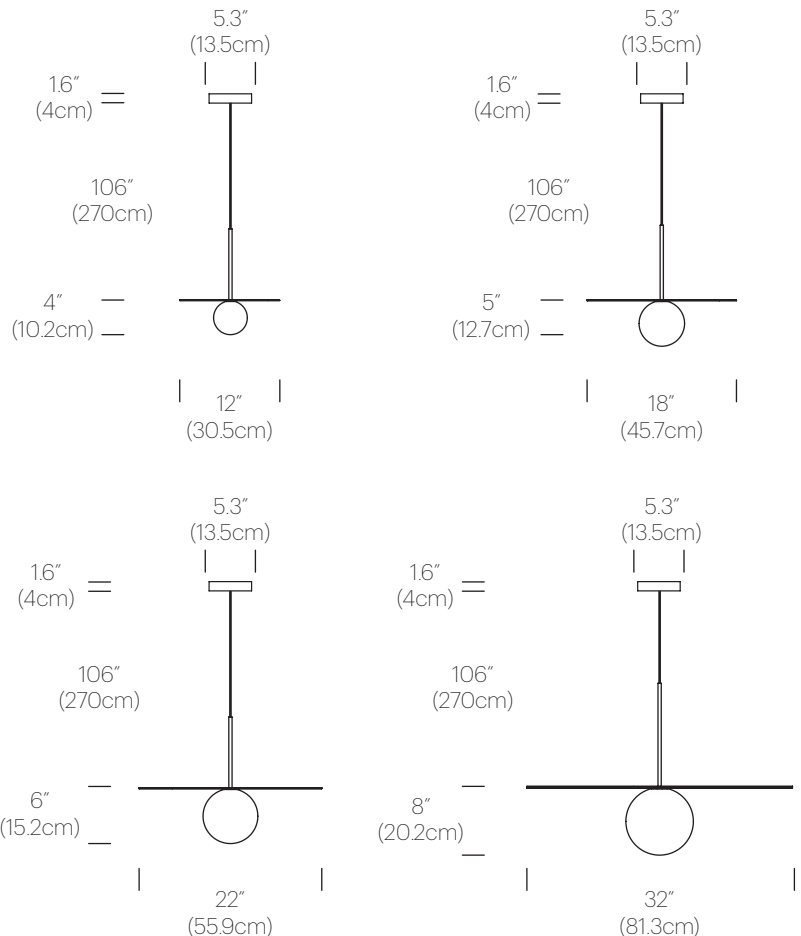

Luminaire Efficacy: 48Lm/W (12",18"), 66Lm/W (22"), 80 Lm/W (32")

Color Rendition Index: 95 CRI

50K hour lifespan

Cord Length: 8.9' (2.9m) (Field cuttable)

CERTIFICATIONS

PRODUCT CODES (ENTER DISC SIZE IN BLANK SPACE)

PACKAGING WEIGHT AND DIMENSIONS

Bola Disc 12	4LBS	15" X 7"
(Steel Shade)	1.8KG	38cm X 18cm
Bola Disc 12	2.4LBS	15" X 7"
(White Aluminum Shade)	1.1KG	38cm X 18cm
Bola Disc 18	8.6LBS	20.75" X 8"
(Steel Shade)	3.9KG	53cm X 20cm
Bola Disc 18	6.75LBS	20.75" X 8"
(White Aluminum Shade)	3KG	53cm X 20cm
Bola Disc 22	12.25LBS	24" X 10"
(Steel Shade)	5.6KG	61cm X 25cm
Bola Disc 22	9LBS	24" X 10"
(White Aluminum Shade)	4.1KG	61cm X 25cm
Bola Disc 32	23.8LBS	34.5" X 10.5"
(Steel Shade)	10.8KG	87.6cm X 27cm
Bola Disc 32	17.5LBS	34.5" X 10.5"
(White Aluminum Shade)	7.9KG	87.6cm X 27cm

ROSE GOLD

GUNMETAL

MATTE WHITE

MATTE BLACK

DIMENSIONS

BOLA DISC 12, 18, 22, 32

BOLA DISC MULTI-LIGHT

DESCRIPTION

LINEAR

ROUND

MULTI-LIGHT CANOPY
DIMENSIONS

9"
(22.8cm)

12"
(30.5cm)

BOLA DISC FLUSH

DESCRIPTION

A study in refined simplicity, Bola Flush offers a magical combination of mirror and globe refined down to its bare essentials. The objective with the Bola Flush is to provide both direct and reflected light from either ceiling or wall mounted vantage points. Bola Flush brings elegance and refinement with four sizes and five finishes in chrome, brass, rose gold, gunmetal, white, and matte black. An ideal fixture for adding diffused and reflected light in hallway corridors, nooks, dining settings, bedrooms, or living areas. Stunning groupings can also be created by mixing different sizes together to form unique custom light displays.