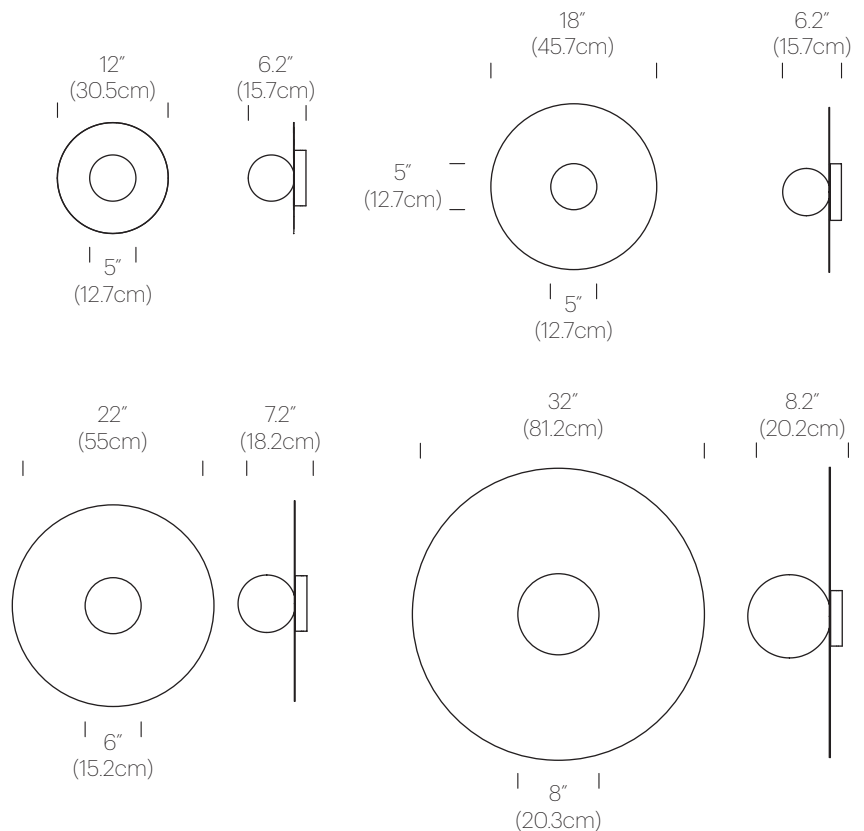

LINEAR

ROUND

MULTI-LIGHT CANOPY
DIMENSIONS

9"
(22.8cm)

12"
(30.5cm)

BOLA DISC FLUSH

DESCRIPTION

A study in refined simplicity, Bola Flush offers a magical combination of mirror and globe refined down to its bare essentials. The objective with the Bola Flush is to provide both direct and reflected light from either ceiling or wall mounted vantage points. Bola Flush brings elegance and refinement with four sizes and five finishes in chrome, brass, rose gold, gunmetal, white, and matte black. An ideal fixture for adding diffused and reflected light in hallway corridors, nooks, dining settings, bedrooms, or living areas. Stunning groupings can also be created by mixing different sizes together to form unique custom light displays.

PACKAGING WEIGHT AND DIMENSIONS

Bola Disc 12	4LBS	15" X 15" X 7"
(Steel Shade)	1.8KG	38cm X 38cm X 18cm
Bola Disc 12	2.4LBS	15" X 15" X 7"
(White Aluminum Shade)	1.1KG	38cm X 38cm X 18cm
Bola Disc 18	8.6LBS	20.75" X 20.75" X 8"
(Steel Shade)	3.9KG	53cm X 53cm X 20cm
Bola Disc 18	6.75LBS	20.75" X 20.75" X 8"
(White Aluminum Shade)	3KG	53cm X 53cm X 20cm
Bola Disc 22	12.25LBS	24" X 24" X 10"
(Steel Shade)	5.6KG	61cm X 61cm X 25cm
Bola Disc 22	9LBS	24" X 24" X 10"
(White Aluminum Shade)	4.1KG	61cm X 61cm X 25cm
Bola Disc 32	23.8LBS	34.5" X 34.5" X 10.5"
(Steel Shade)	10.8KG	87.6cm X 87.6cm X 27cm
Bola Disc 32	17.5LBS	34.5" X 34.5" X 10.5"
(White Aluminum Shade)	7.9KG	87.6cm X 87.6cm X 27cm

NOTES

3000K and 3500K CCT Models Available Upon Request.

(Please inquire for MOQ, Leadtime)

Custom requests can be considered on volume orders.

DIMENSIONS

BOLA DISC FLUSH 12, 18, 22, 32

BOLA DISC FLUSH GROUPING

15"
(38mm)

1"
(23mm)