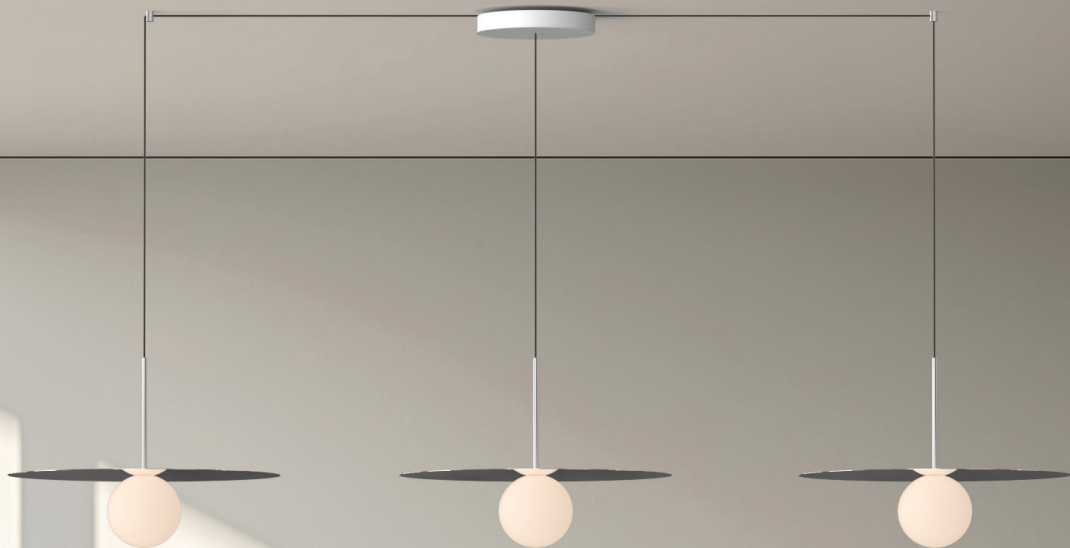

BOLA DISC PENDANT

DESCRIPTION

Bola Disc is a uniquely expressive LED Pendant system featuring a distinctive range of chromated disc reflectors that give the illusion of weightlessness by mirroring its surroundings. Available in 4 distinct sizes, Bola Disc pairs an elegant globe diffuser made of opaline glass with exquisitely polished stainless steel or aluminum discs in chrome, brass, rose gold lacquered white, and matte black to appease the most discerning tastes. Bola Disc pendants are outfitted with a braided graphite power cable. Dependent on size, Bola provides up to 1625 lumens of warm ambient light and is fully dimmable, providing unparalleled illumination. Bola can be suspended individually, in series, or as striking chandelier groupings for residential, contract, and hospitality settings alike.

LINEAR

ROUND

MULTI-LIGHT CANOPY
DIMENSIONS

9"
(22.8cm)

12"
(30.5cm)

BOLA DISC FLUSH

DESCRIPTION

A study in refined simplicity, Bola Flush offers a magical combination of mirror and globe refined down to its bare essentials. The objective with the Bola Flush is to provide both direct and reflected light from either ceiling or wall mounted vantage points. Bola Flush brings elegance and refinement with four sizes and five finishes in chrome, brass, rose gold, gunmetal, white, and matte black. An ideal fixture for adding diffused and reflected light in hallway corridors, nooks, dining settings, bedrooms, or living areas. Stunning groupings can also be created by mixing different sizes together to form unique custom light displays.