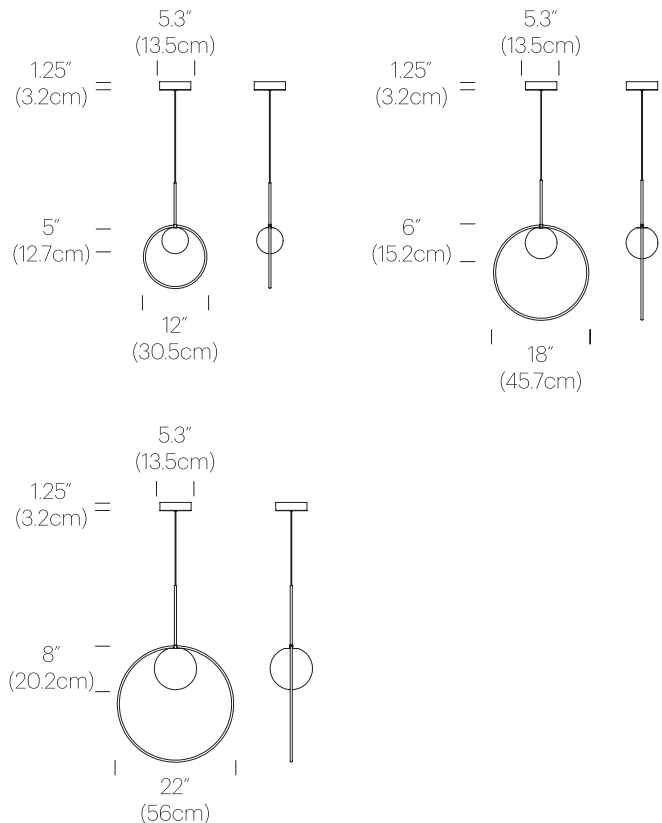

1625 Lumens (22")

Luminaire Efficacy: 48 Lm/W (12"), 66 Lm/W (18"),

80 Lm/W (22")

Color Rendition Index: 95 CRI

50K hour lifespan

Cord Length: 8.9' (2.7m) (Field cuttable)

CERTIFICATIONS

PRODUCT CODES

PACKAGING WEIGHT AND DIMENSIONS

Bola 12 Halo	4LBS	13.25" X 13" X 7.25"
	1.8KG	34cm X 33cm X 18cm
Bola 18 Halo	5.7LBS	18" X 18" X 8.5"
	2.6KG	46cm X 46cm X 22cm
Bola 22 Halo	8.2LBS	22" X 22" X 10.5"
	3.7KG	56cm X 56cm X 27cm

ROSE GOLD

DIMENSIONS

BOLA HALO 12, 18, 22

BOLA HALO MULTI-LIGHT

DESCRIPTION

Bola Halo's elegant ring and globe design can be suspended in a variety of custom arrangements in both round and linear configurations. With Bola Disc Multi-Light, up to 11 lamps can be grouped together in a variety of mixed disc sizes to form stunning luminaire displays. Both size and shape of the grouping is controlled by lamp quantity and positioning relative to the Multi-Light canopy. Swag mounts are provided to extend the lights out into space along with an ample cord length of 8.9' (2.7m) to offer a wide array of unique solutions.

2, 3, 4, 5, 6... 11

FINISHES

CANOPY

WHITE

BLACK

MULTI-LIGHT CANOPY DIMENSIONS

MULTI-LIGHT CANOPY SMALL, LARGE

9"
(22.8cm)