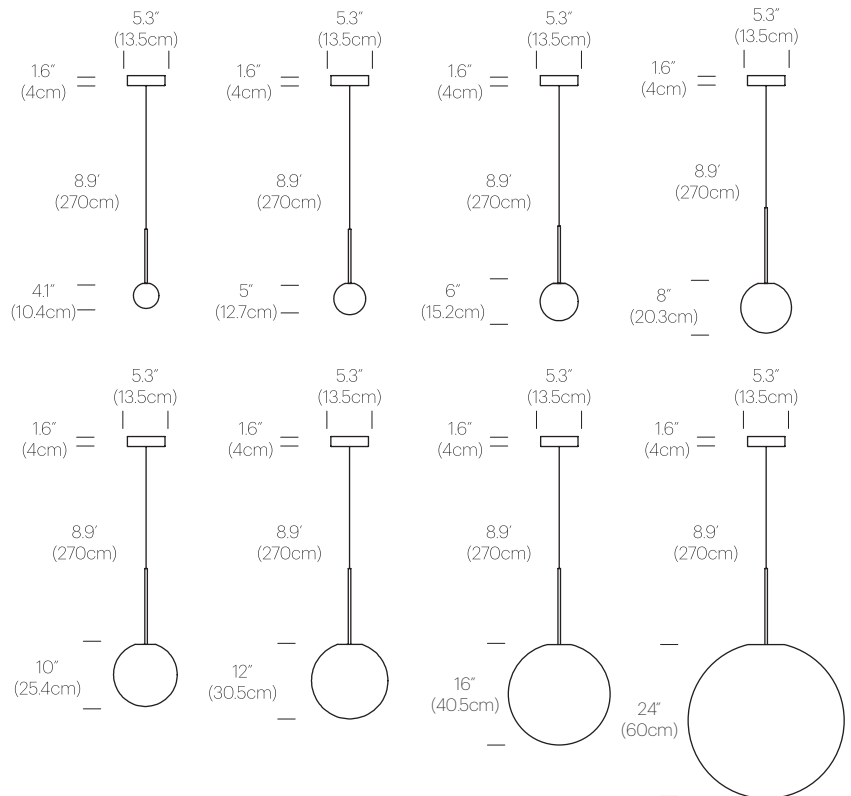

SPECIFICATIONS

Voltage: 120V-277V 50/60Hz
Power Consumption: 6W (4", 5"), 12W (6"), 20W (8", 10", 12", 16", 24")
Color Temperature: 2700K-1800K (Warm Dim)
Luminosity: 290 Lumens (4"), 305 Lumens (5"), 800 Lumens (6"), 1625 Lumens (8", 10", 12", 16"), 1700 Lumens (24")
Luminaire Efficacy: 62 Lm/W(average)
Color Rendition Index: 95 CRI
50K hour lifespan
Cord Length: 8.9' (2.7m) (Field cuttable)

FINISHES

BOLA SPHERE

DIMENSIONS

BOLA SPHERE 4, 5, 6, 8, 10, 12, 16, 24

COMING SOON!

BOLA SPHERE CHANDELIER

DESCRIPTION

The Bola Sphere pendant chandelier is the basic foundation of the Bola Collection, featuring an elemental interplay between post and sphere. Its seductive opal blown glass shade is available in 8 distinct sizes (4" (10cm), 5" (13cm), 6" (15cm), 8" (20cm), 10" (25.5cm), 12" (30.5cm), 16" (40cm), and 24" (60cm)) paired with a chromated stainless steel post in chrome, brass, rose gold, gunmetal, and matte black. Two sizes of canopy are available to accommodate Bola Sphere is also available in exquisite Chandelier groupings that allow mixing of globe sizes for stunning displays in any residential, contract or hospitality setting alike.

PACKAGING WEIGHT AND DIMENSIONS

Globe Size	Weight (LBS)	Weight (KG)	Dimensions (in)	Dimensions (cm)
Bola Sphere 4	2.6LBS	1.2KG	10" X 9" X 8.5"	25cm X 23cm X 22cm
Bola Sphere 5	3LBS	1.4KG	10" X 9" X 8.5"	25cm X 23cm X 22cm
Bola Sphere 6	3.5LBS	1.6KG	11.5" X 9" X 10.5"	29cm X 23cm X 27cm
Bola Sphere 8	5LBS	2.28KG	12" X 12" X 12.25"	30cm X 30cm X 31cm
Bola Sphere 10	5.5LBS	2.5KG	14" X 14" X 16.5"	36cm X 36cm X 42cm
Bola Sphere 12	7.2LBS	3.3KG	18" X 18" X 18"	46cm X 46cm X 46cm
Bola Sphere 16	8LBS	3.6KG	20" X 20" X 20"	50cm X 50cm X 50cm