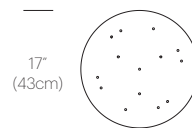

BOLA SPHERE CHANDELIER

DESCRIPTION

The Bola Sphere pendant chandelier is the basic foundation of the Bola Collection, featuring an elemental interplay between post and sphere. Its seductive opal blown glass shade is available in 8 distinct sizes (4" (10cm), 5" (13cm), 6" (15cm), 8" (20cm), 10" (25.5cm), 12" (30.5cm), 16" (40cm), and 24" (60cm)) paired with a chromated stainless steel post in chrome, brass, rose gold, gunmetal, and matte black. Two sizes of canopy are available to accommodate Bola Sphere is also available in exquisite Chandelier groupings that allow mixing of globe sizes for stunning displays in any residential, contract or hospitality setting alike.

FIXTURE TYPE

Pendant

LIGHT SOURCE

Custom integrated LED, high-output chip on board

LIGHT CONTROL

Hard-wired, dimmable

Compatible with TRIAC/ELV and 0-10V dimmers

Dali compatibility upon request

FEATURES

Fully Dimmable

Warm Dim

17" Canopy: Up to 7 lamps

26" Canopy: Up to 13 lamps

CERTIFICATIONS

FINISHES

BOLA SPHERE

DIMENSIONS

CHANDELIER CANOPY 17", 26"

CHANDELIER CANOPY 17"