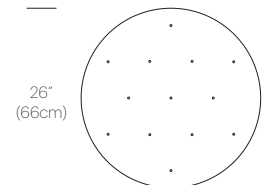

CHANDELIER CANOPY 26"